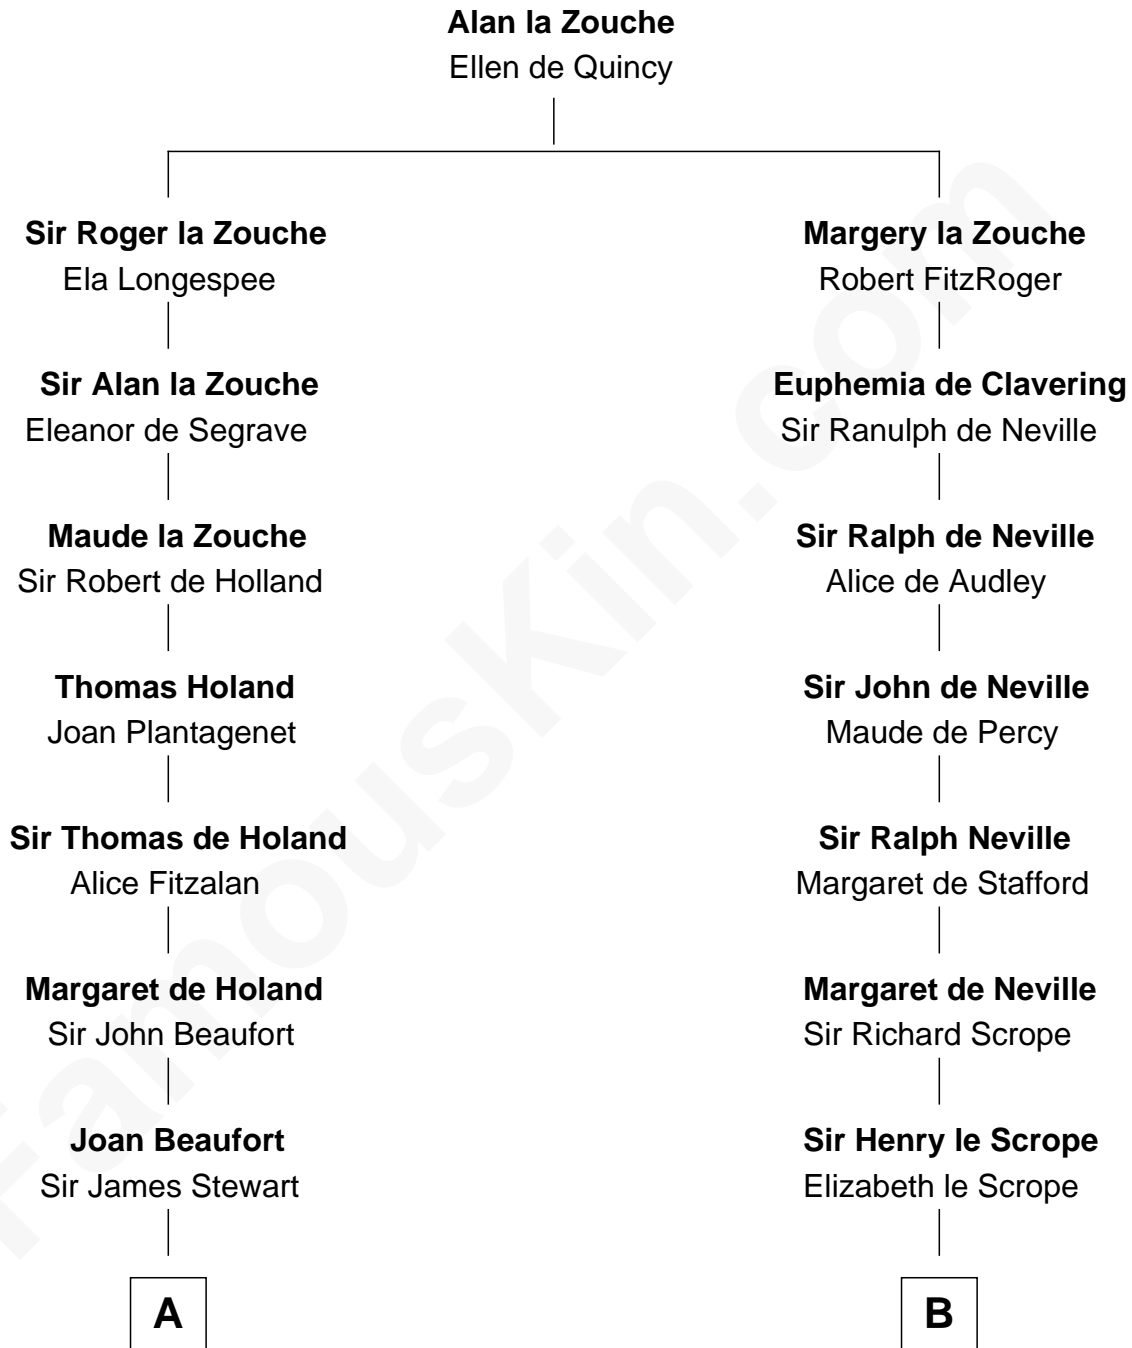

FamousKin.com
Relationship Chart of
Theodore Roosevelt
26th U.S. President

17th cousin 3 times removed of
William Henry Harrison
9th U.S. President

C

—
Anne Irvine
James Bulloch

—
James Stephens Bulloch
Martha Stewart

—
Martha Bulloch
Theodore Roosevelt

—
Theodore Roosevelt
26th U.S. President

FamousKin.com