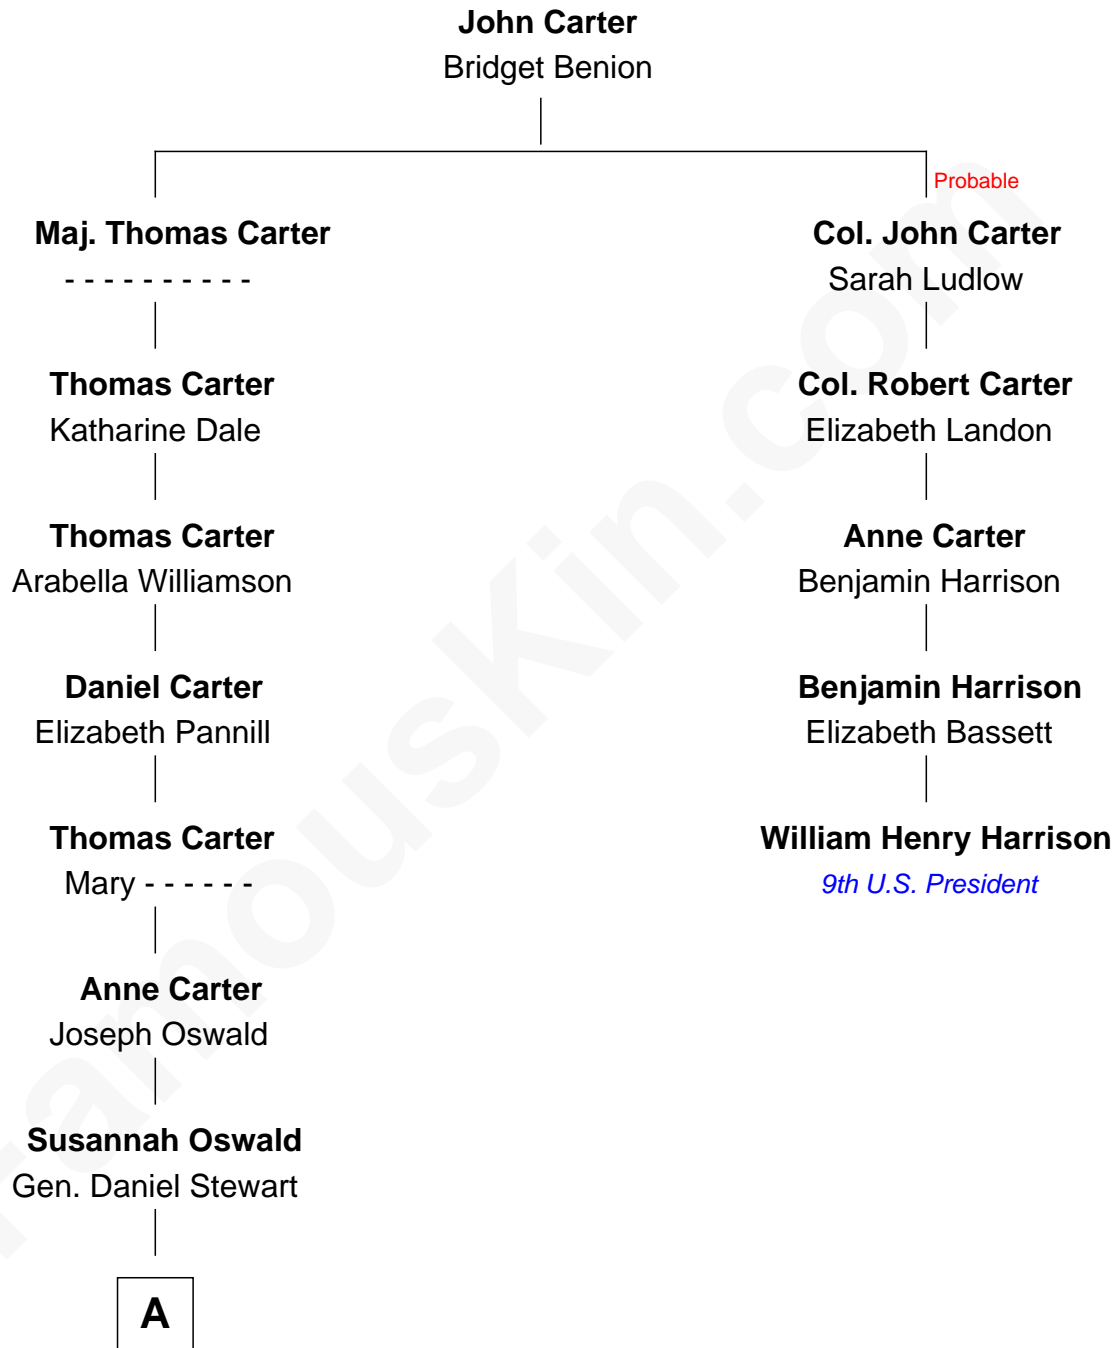

**FamousKin.com**  
**Relationship Chart of**  
**Theodore Roosevelt**  
*26th U.S. President*

4th cousin 5 times removed of  
**William Henry Harrison**  
*9th U.S. President*

**A**

—  
**Martha Stewart**  
James Stephens Bulloch

—  
**Martha Bulloch**  
Theodore Roosevelt

—  
**Theodore Roosevelt**  
*26th U.S. President*

FamousKin.com