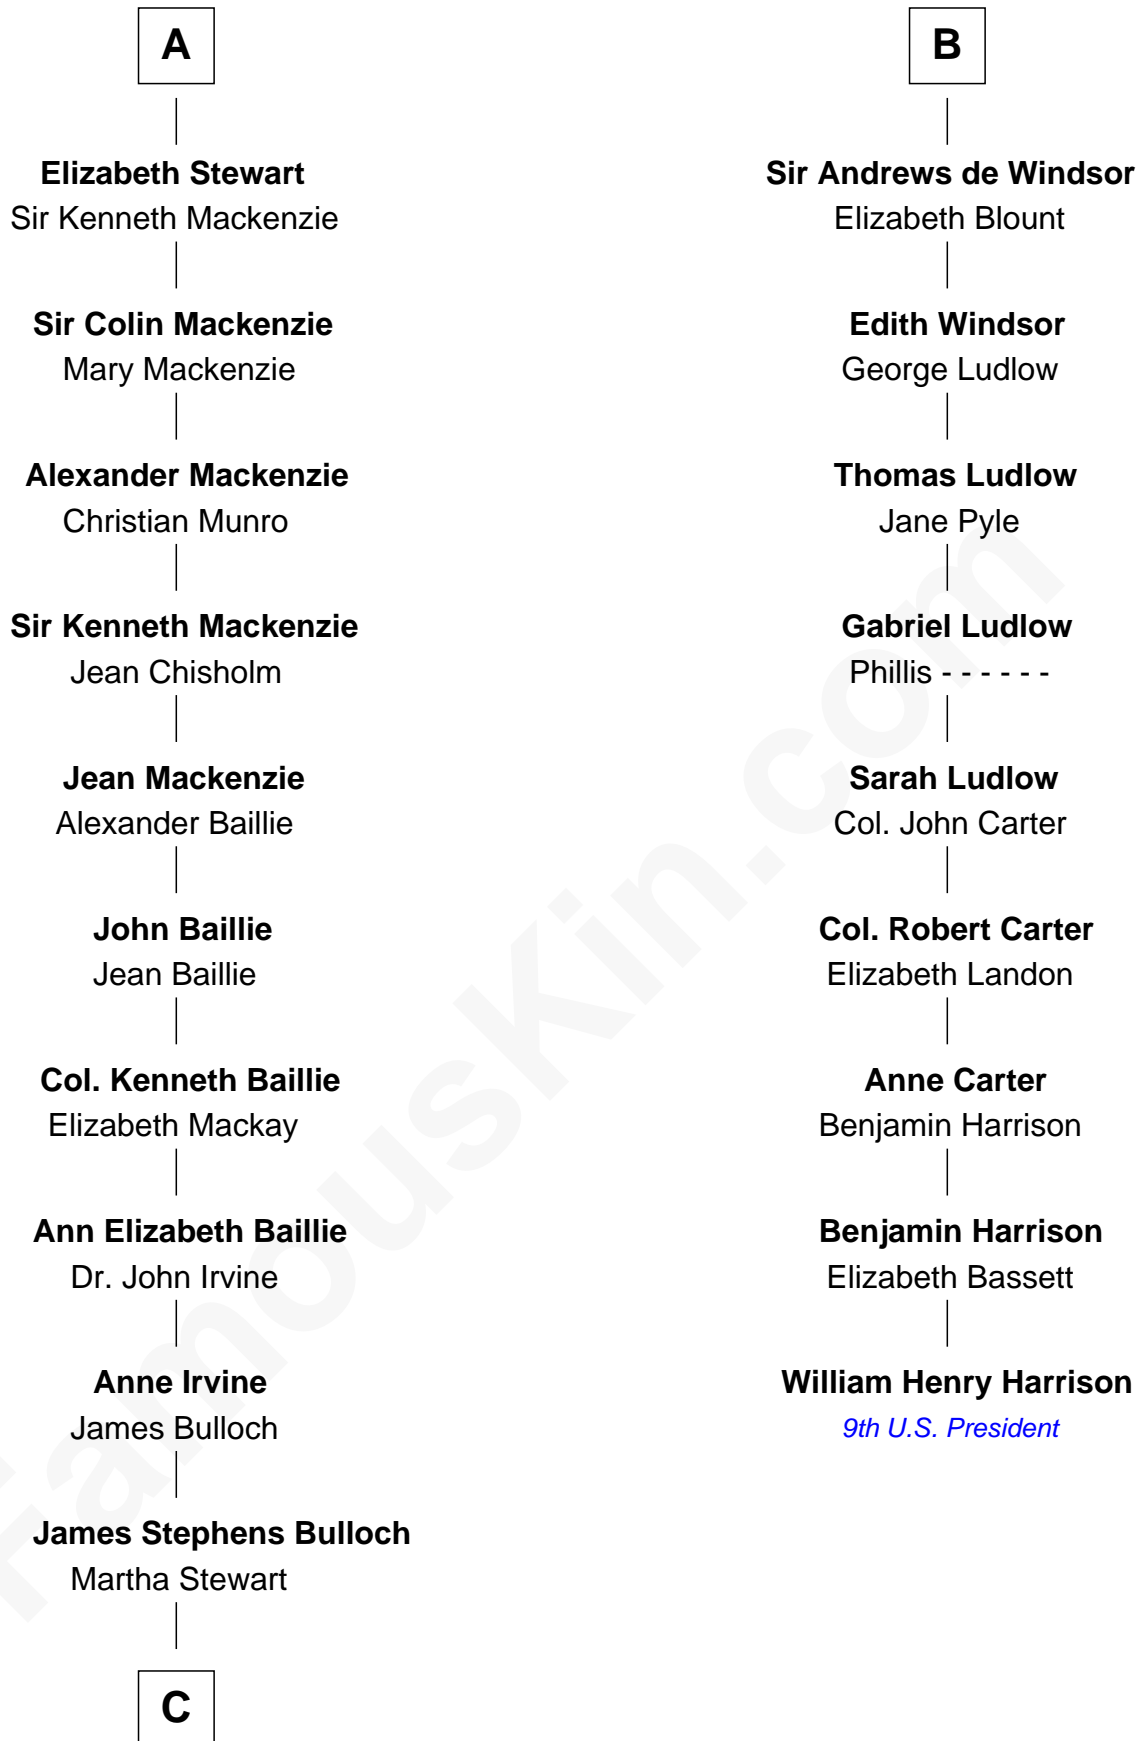

FamousKin.com
Relationship Chart of
Theodore Roosevelt
26th U.S. President

15th cousin 3 times removed of
William Henry Harrison
9th U.S. President

C

—
Martha Bulloch
Theodore Roosevelt

—
Theodore Roosevelt
26th U.S. President

FamousKin.com