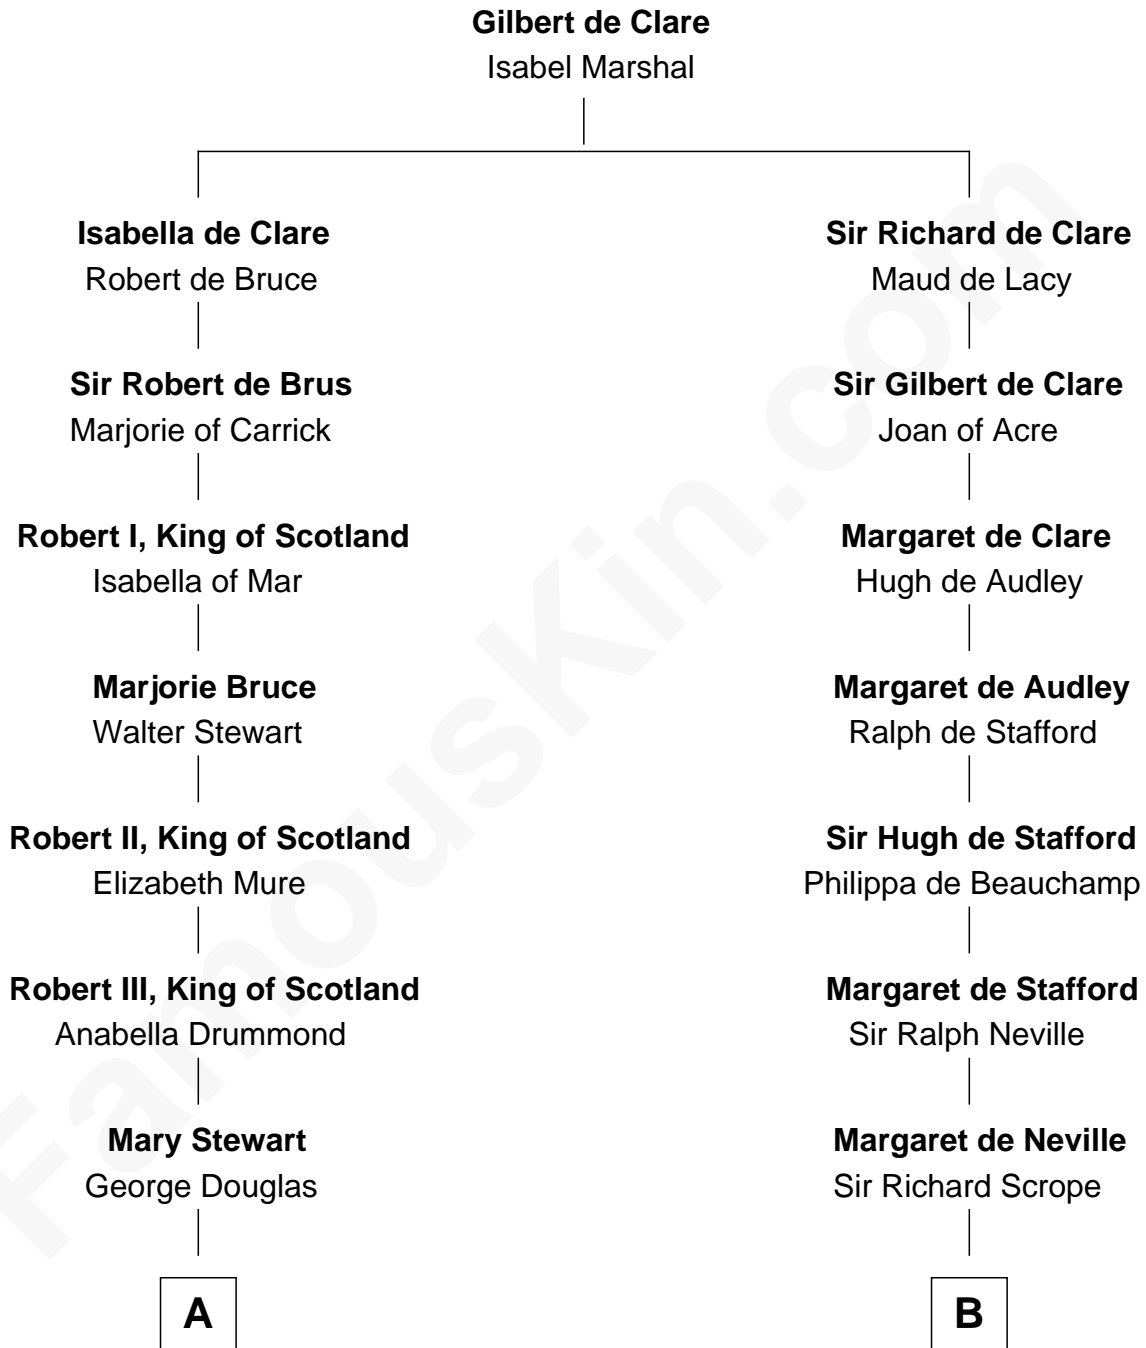

**FamousKin.com**  
**Relationship Chart of**  
**Theodore Roosevelt**  
*26th U.S. President*

18th cousin 2 times removed of  
**William Henry Harrison**  
*9th U.S. President*

**C**

**Anne Irvine**  
James Bulloch

**James Stephens Bulloch**  
Martha Stewart

**Martha Bulloch**  
Theodore Roosevelt

**Theodore Roosevelt**  
*26th U.S. President*

**D**

**Benjamin Harrison**  
Elizabeth Bassett

**William Henry Harrison**  
*9th U.S. President*