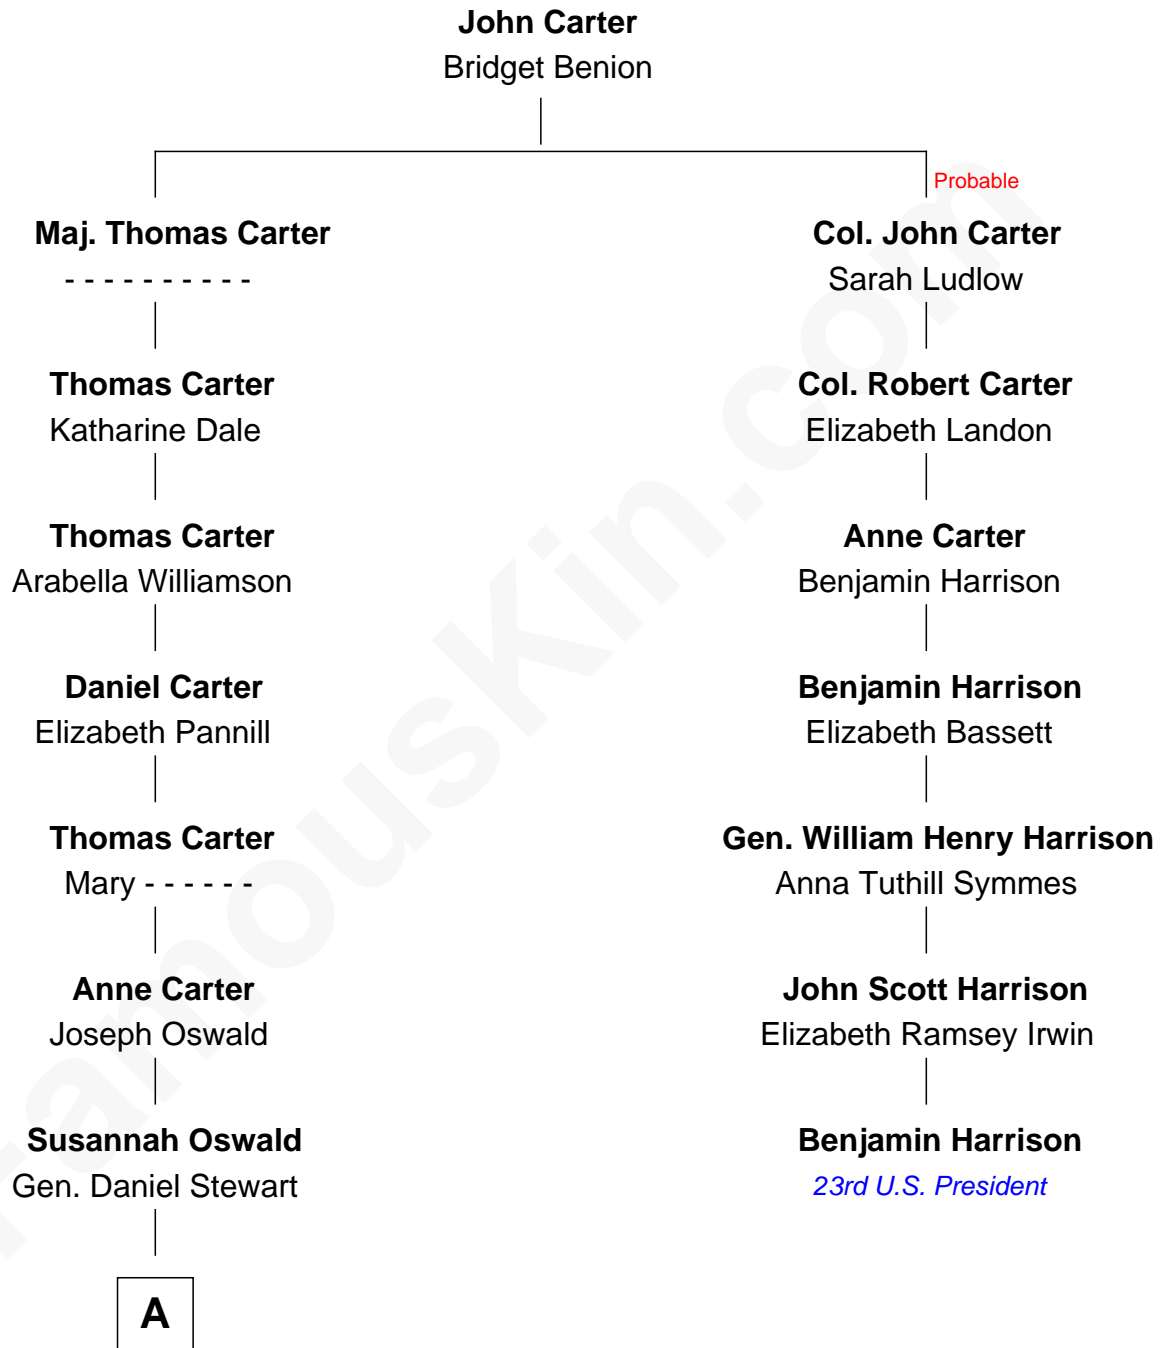

FamousKin.com
Relationship Chart of
Theodore Roosevelt
26th U.S. President

6th cousin 3 times removed of
Benjamin Harrison
23rd U.S. President

A

—
Martha Stewart
James Stephens Bulloch

—
Martha Bulloch
Theodore Roosevelt

—
Theodore Roosevelt
26th U.S. President

FamousKin.com