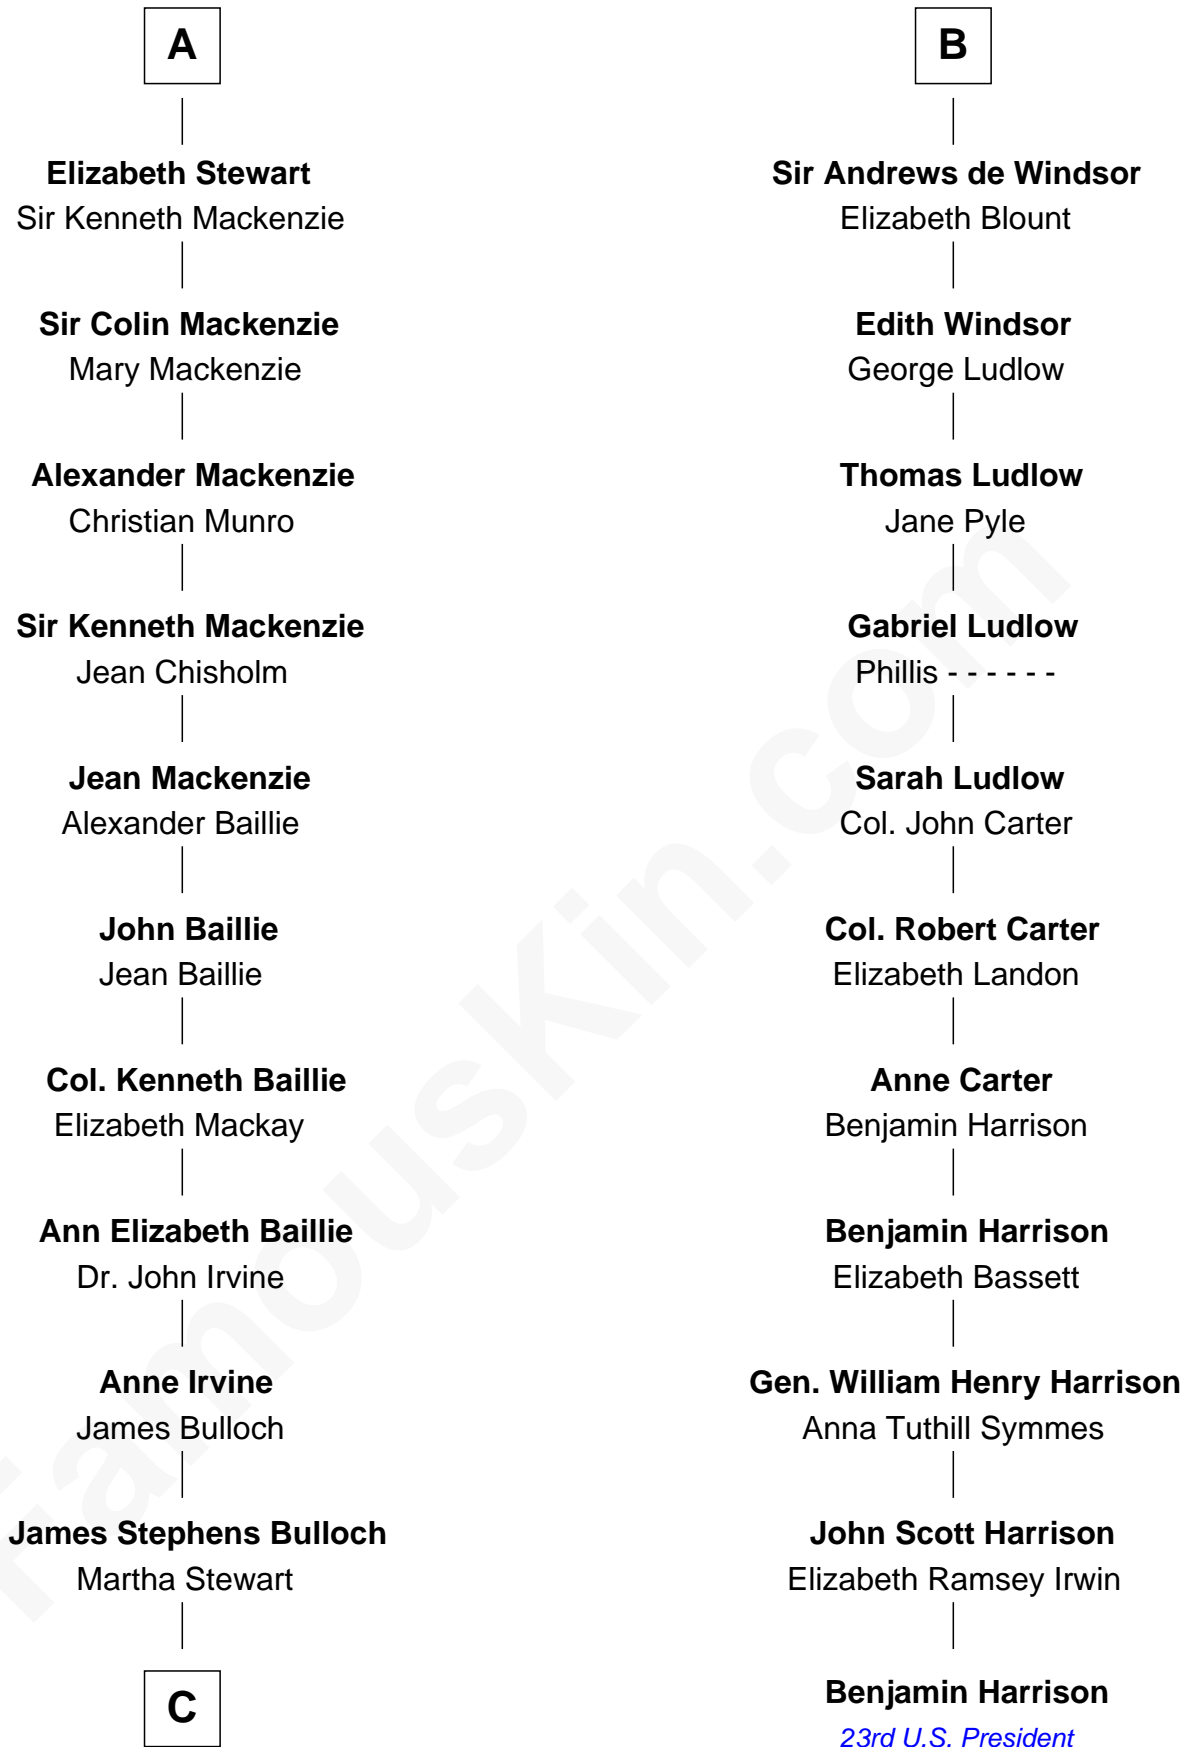

**FamousKin.com**  
**Relationship Chart of**  
**Theodore Roosevelt**  
*26th U.S. President*

17th cousin 1 time removed of  
**Benjamin Harrison**  
*23rd U.S. President*

**C**

**Martha Bulloch**  
Theodore Roosevelt

**Theodore Roosevelt**  
*26th U.S. President*

FamousKin.com