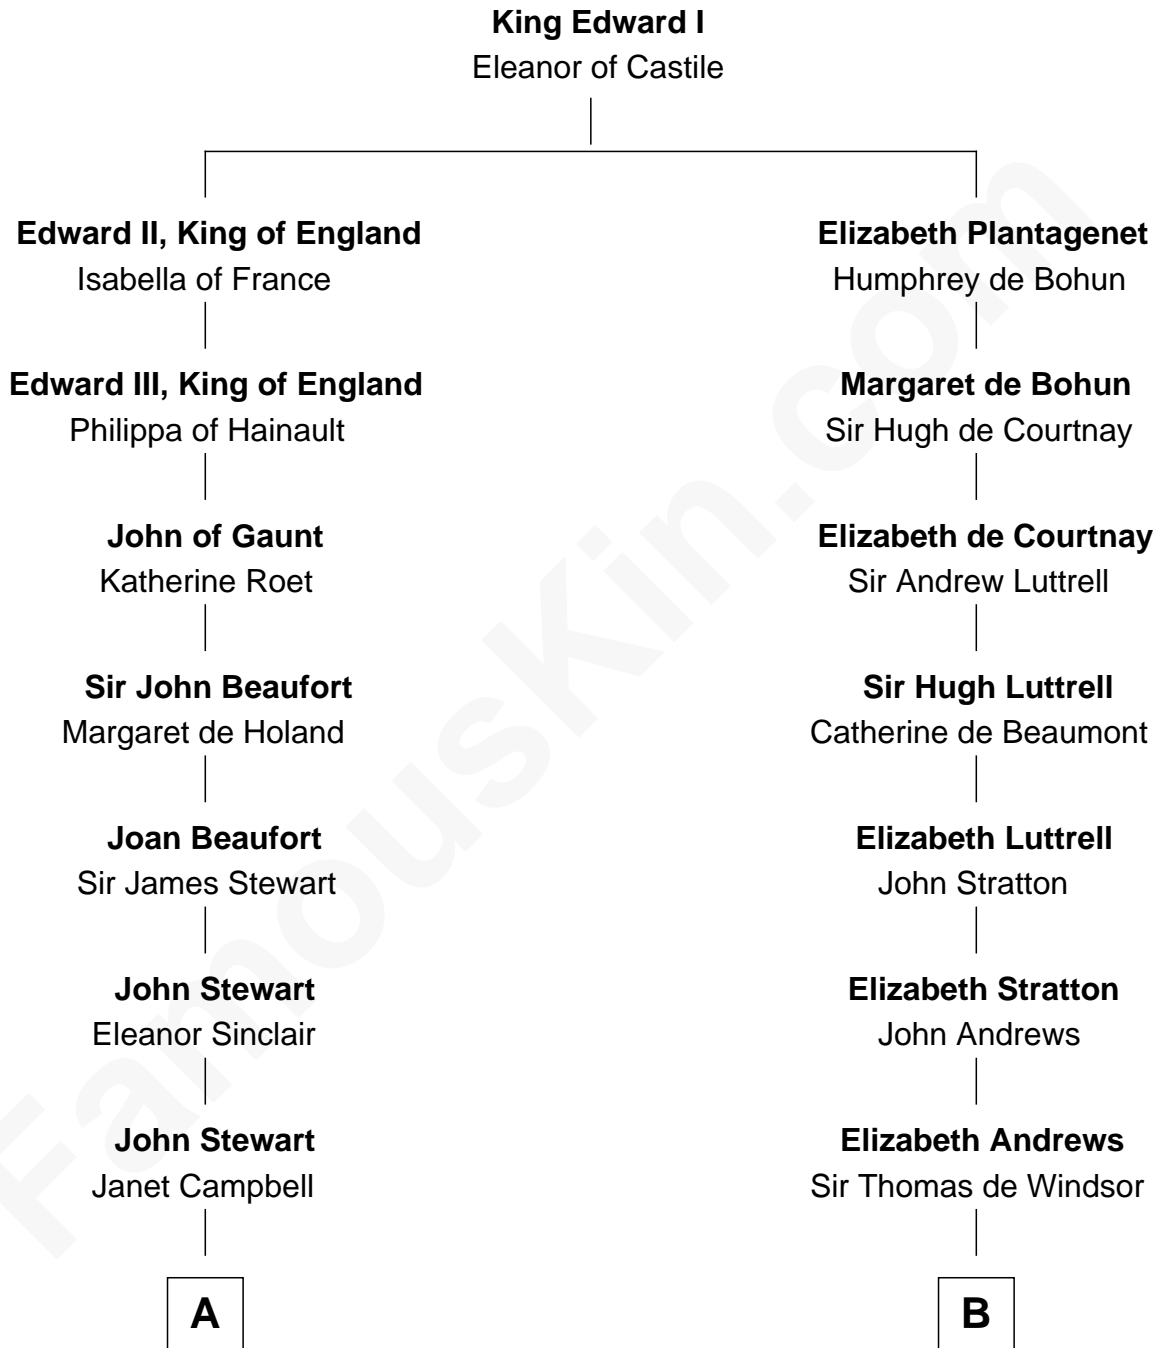

**FamousKin.com**  
**Relationship Chart of**  
**Theodore Roosevelt**  
*26th U.S. President*

17th cousin 1 time removed of  
**Benjamin Harrison**  
*23rd U.S. President*

**C**

**Martha Bulloch**  
Theodore Roosevelt

**Theodore Roosevelt**  
*26th U.S. President*

FamousKin.com