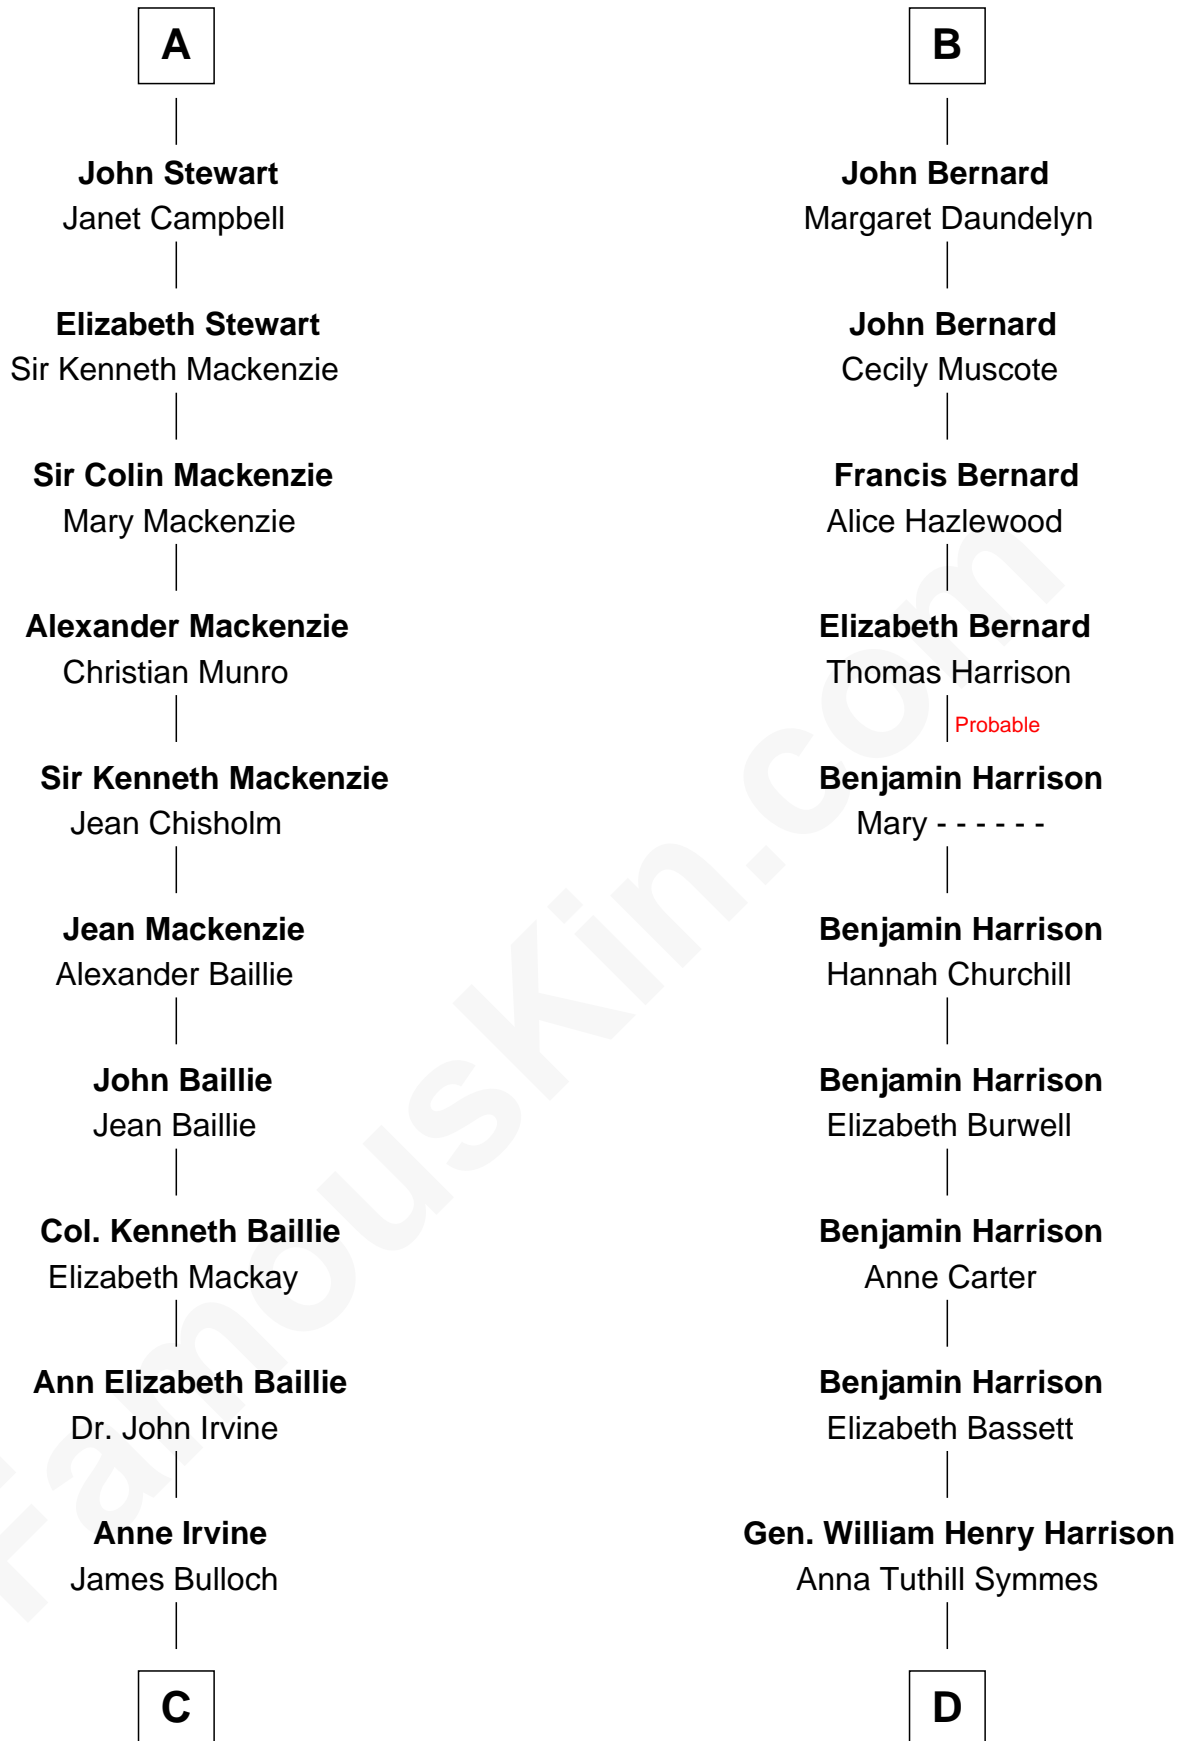

FamousKin.com
Relationship Chart of
Theodore Roosevelt
26th U.S. President

18th cousin 1 time removed of
Benjamin Harrison
23rd U.S. President

C

James Stephens Bulloch

Martha Stewart

Martha Bulloch

Theodore Roosevelt

Theodore Roosevelt

26th U.S. President

D

John Scott Harrison

Elizabeth Ramsey Irwin

Benjamin Harrison

23rd U.S. President

FamousKin.com