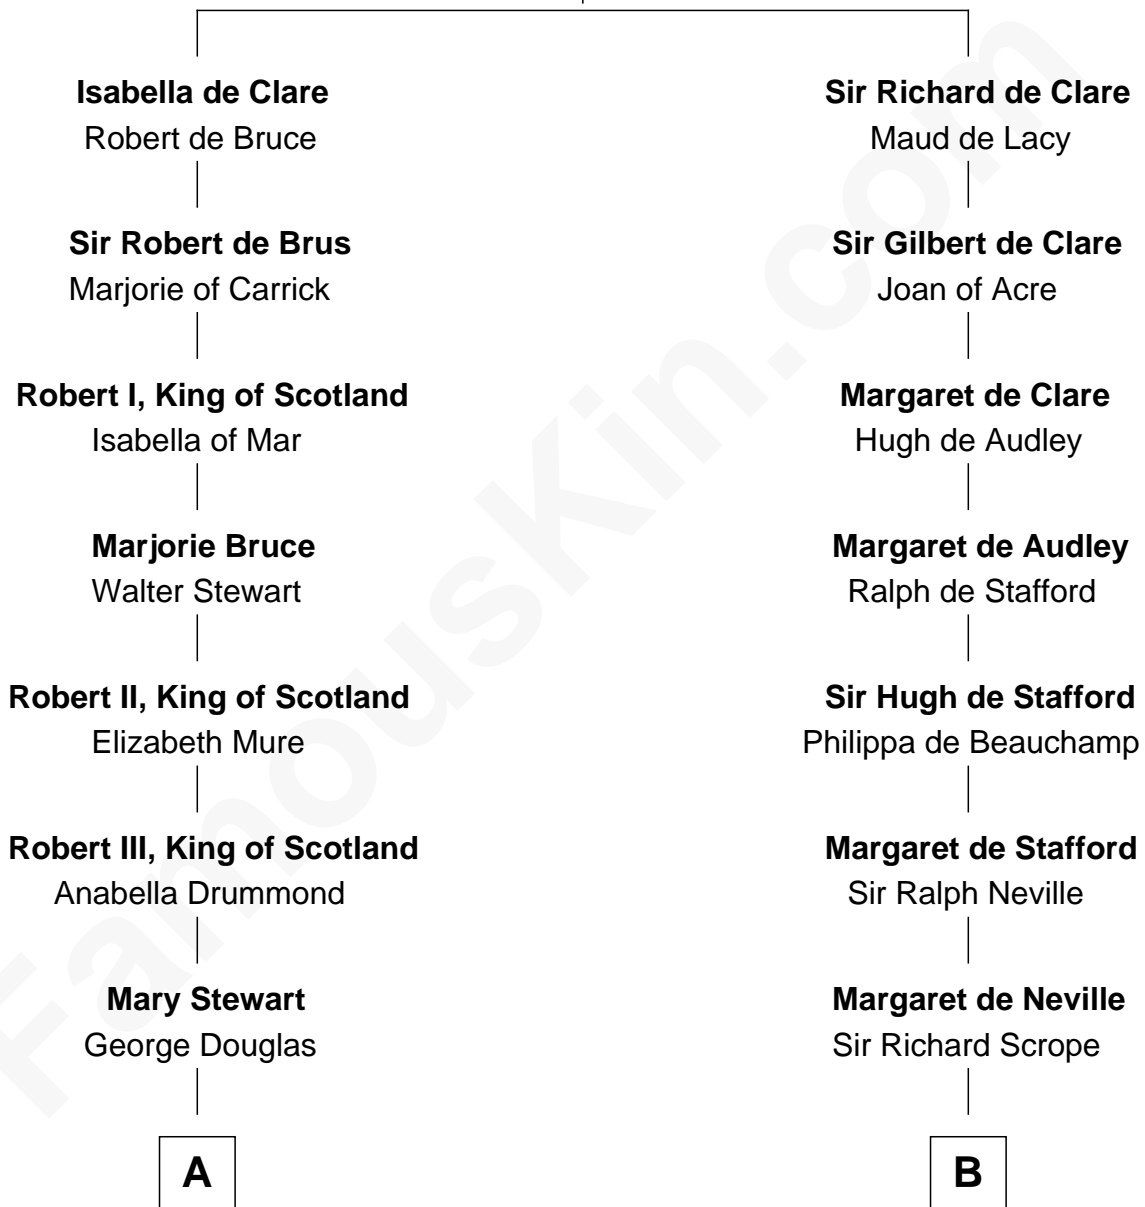

FamousKin.com Relationship Chart of

Theodore Roosevelt

26th U.S. President

20th cousin of

Benjamin Harrison

23rd U.S. President

Gilbert de Clare

Isabel Marshal

C

Anne Irvine
James Bulloch

James Stephens Bulloch
Martha Stewart

Martha Bulloch
Theodore Roosevelt

Theodore Roosevelt
26th U.S. President

D

Benjamin Harrison
Elizabeth Bassett

Gen. William Henry Harrison
Anna Tuthill Symmes