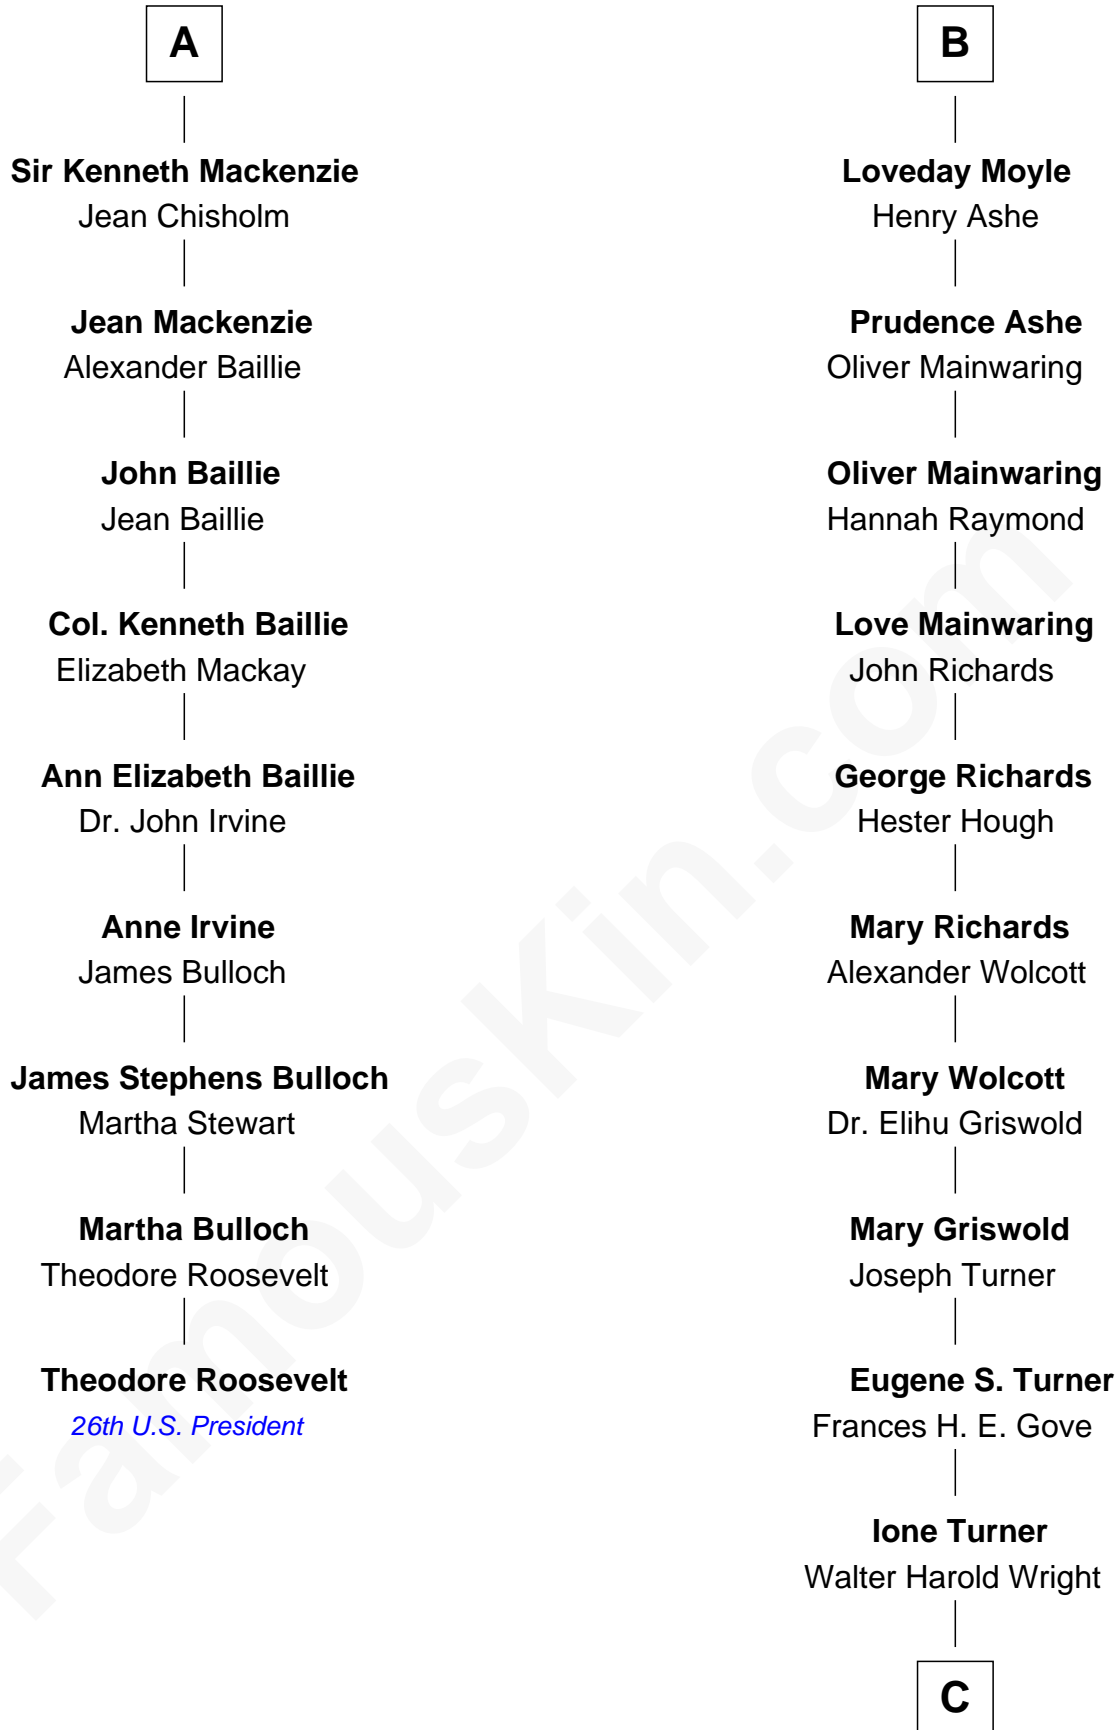

FamousKin.com
Relationship Chart of
Theodore Roosevelt
26th U.S. President

15th cousin 5 times removed of
Ed Helms
TV and Movie Actor

C

Inez Emeline Wright
George Pullen Jackson

Frances Helen Jackson
Fitzgerald Sale Parker