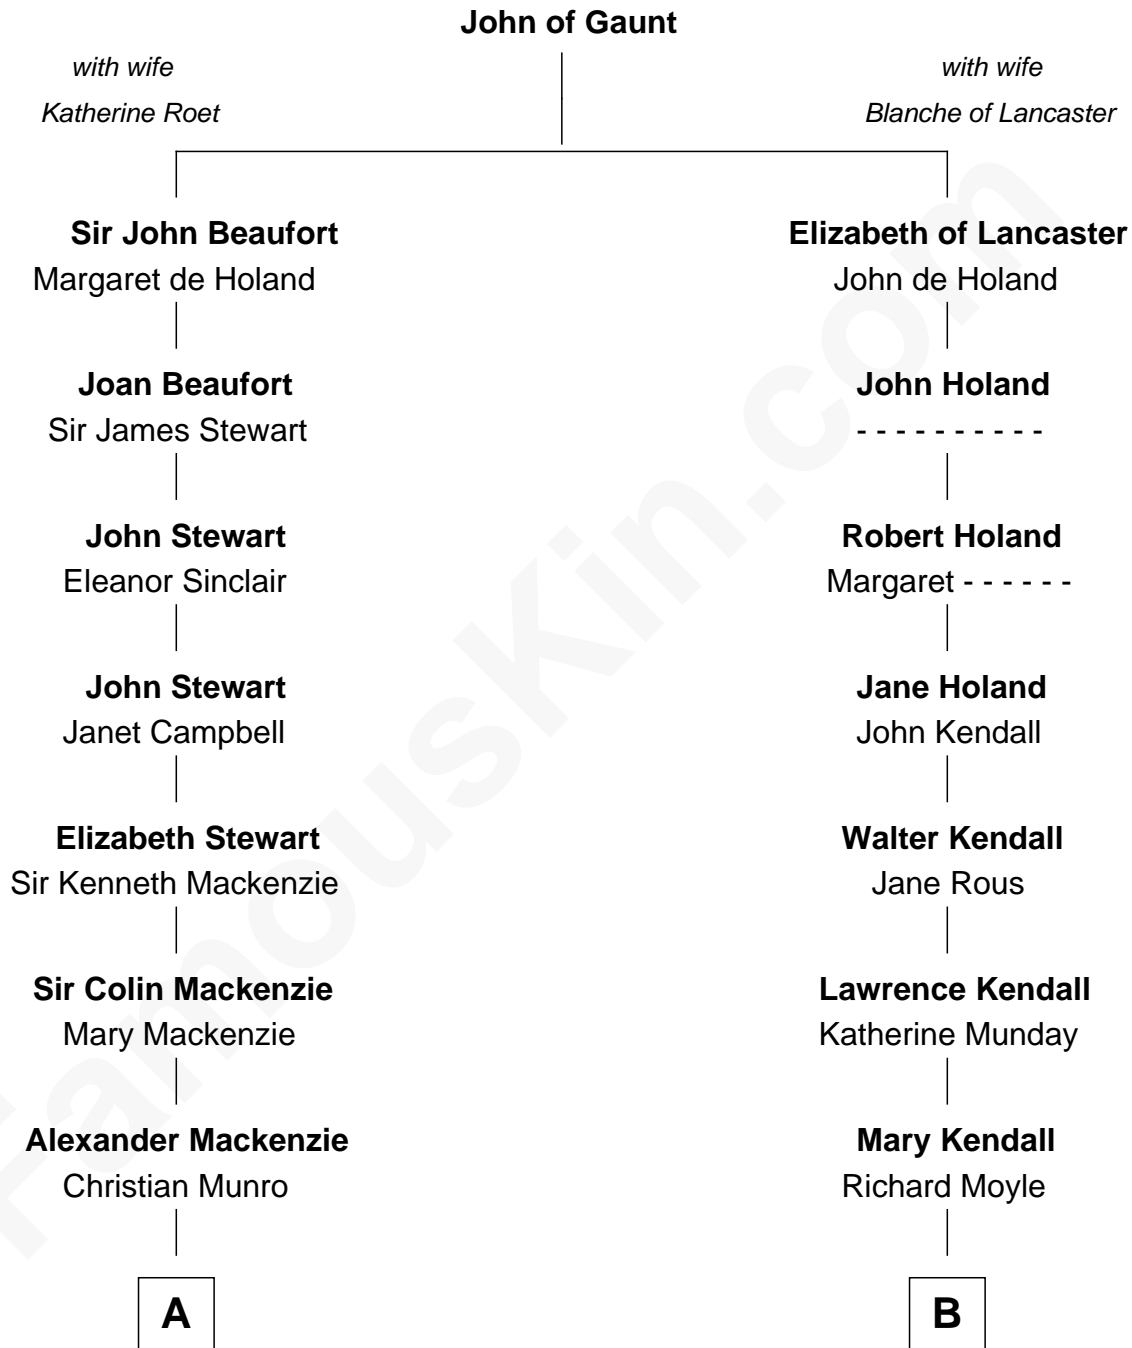

FamousKin.com
Relationship Chart of
Theodore Roosevelt
26th U.S. President

15th cousin 5 times removed of
Ed Helms
TV and Movie Actor

C

Inez Emeline Wright
George Pullen Jackson

Frances Helen Jackson
Fitzgerald Sale Parker