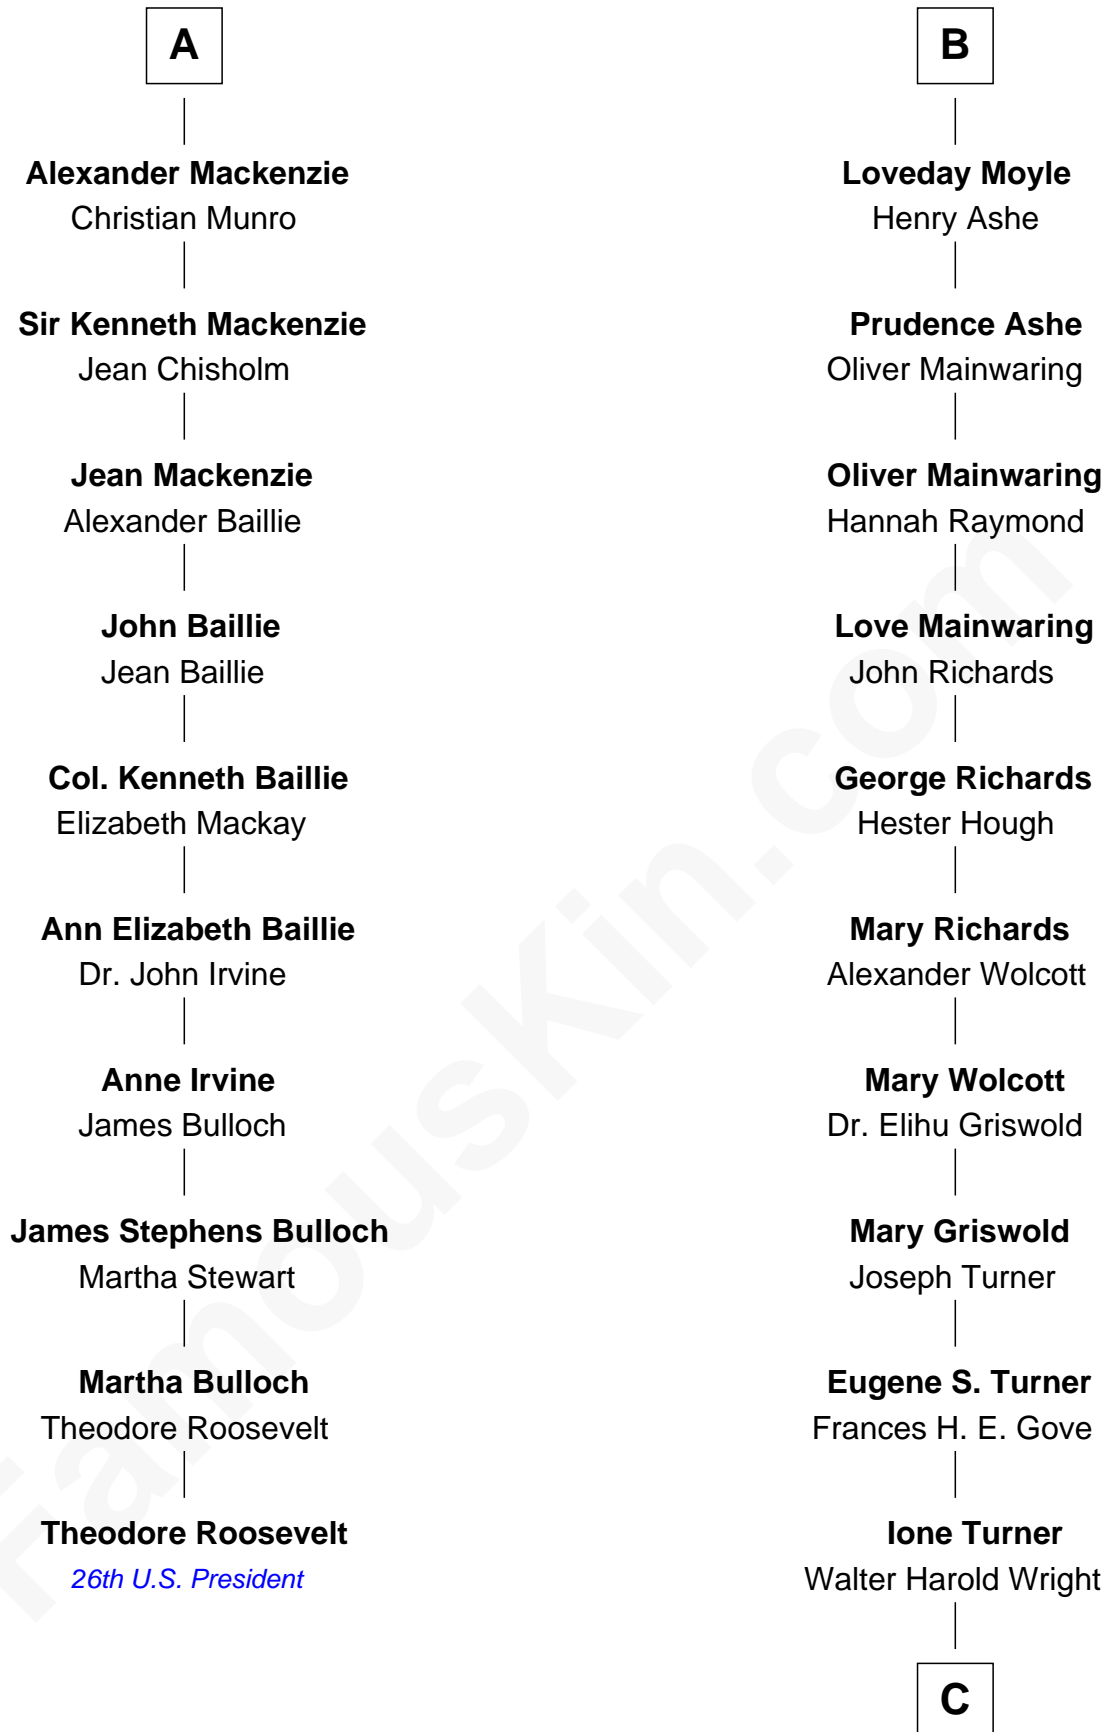

FamousKin.com
Relationship Chart of
Theodore Roosevelt
26th U.S. President

16th cousin 4 times removed of

Ed Helms
TV and Movie Actor

C

Inez Emeline Wright
George Pullen Jackson

Frances Helen Jackson
Fitzgerald Sale Parker