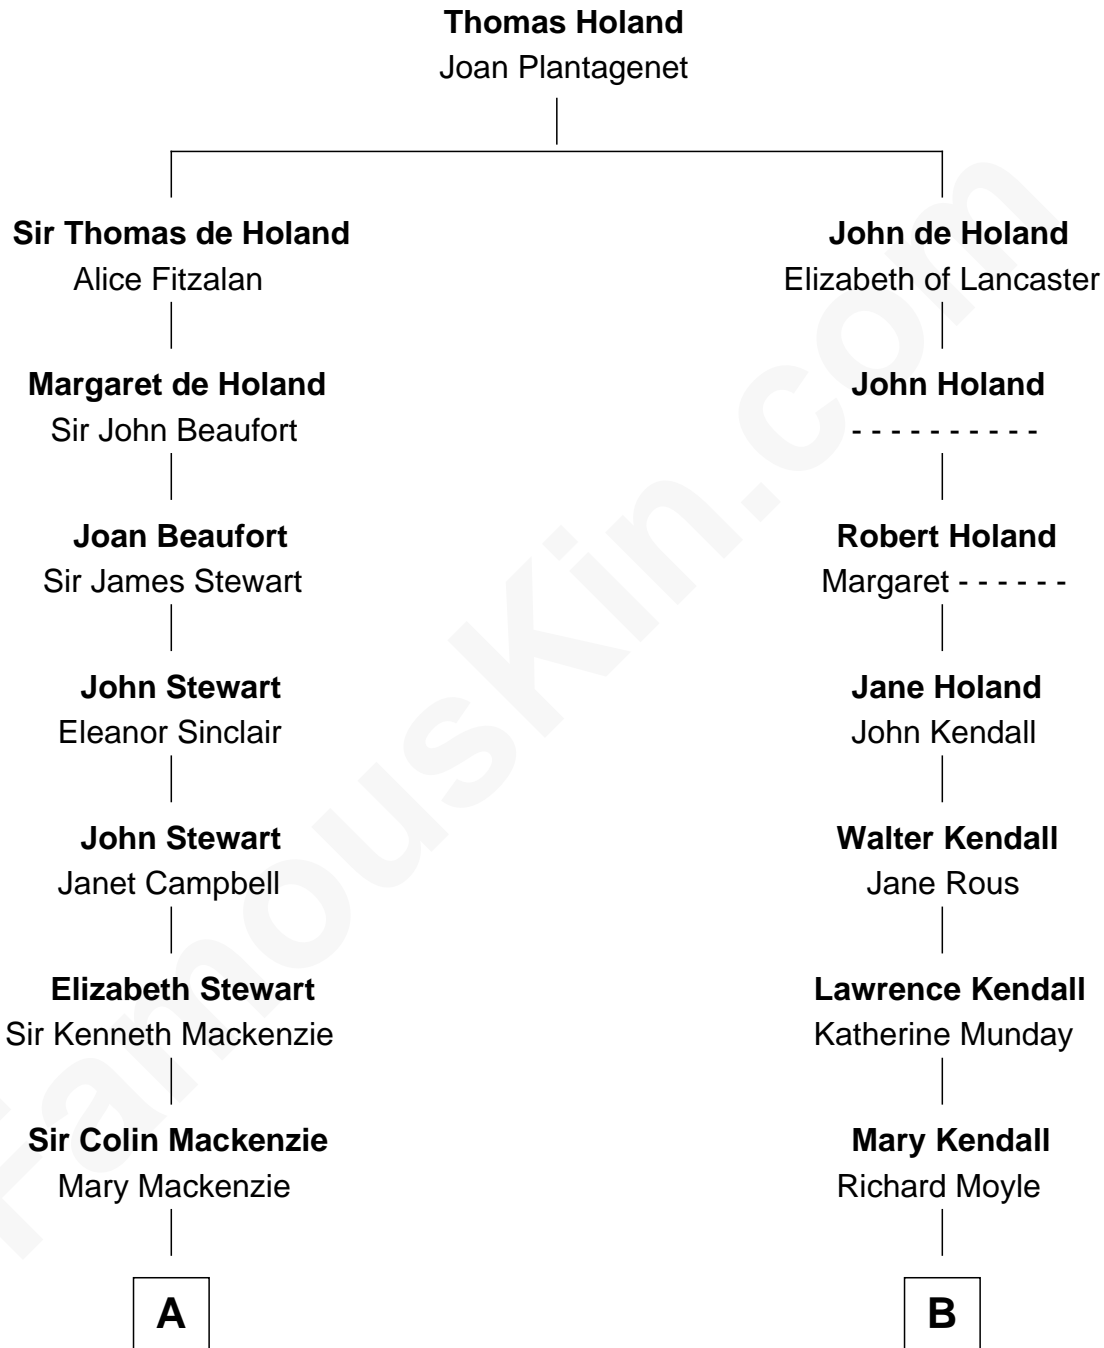

FamousKin.com
Relationship Chart of
Theodore Roosevelt
26th U.S. President

16th cousin 4 times removed of

Ed Helms
TV and Movie Actor

C

Inez Emeline Wright
George Pullen Jackson

Frances Helen Jackson
Fitzgerald Sale Parker