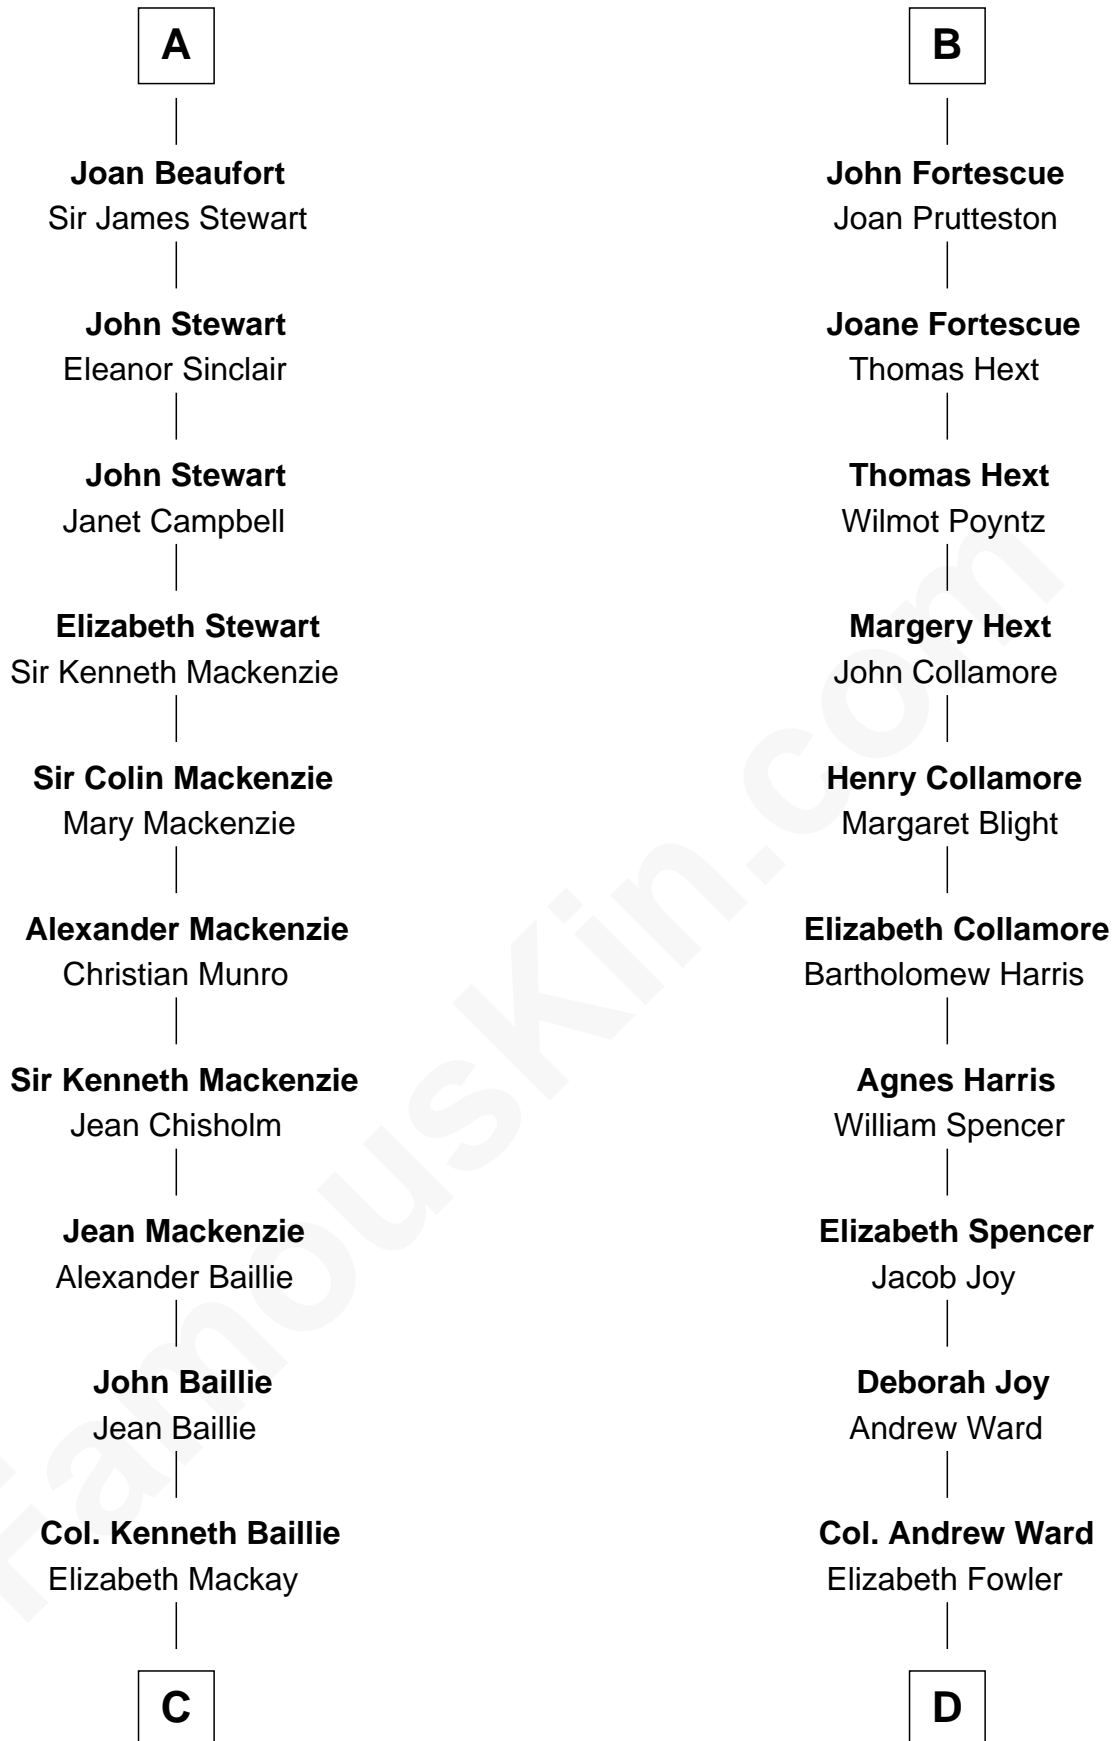

FamousKin.com
Relationship Chart of
Theodore Roosevelt
26th U.S. President

20th cousin 1 time removed of
Harriet Beecher Stowe
Author of Uncle Tom's Cabin

C

Ann Elizabeth Baillie

Dr. John Irvine

Anne Irvine

James Bulloch

James Stephens Bulloch

Martha Stewart

Martha Bulloch

Theodore Roosevelt

Theodore Roosevelt

26th U.S. President

D