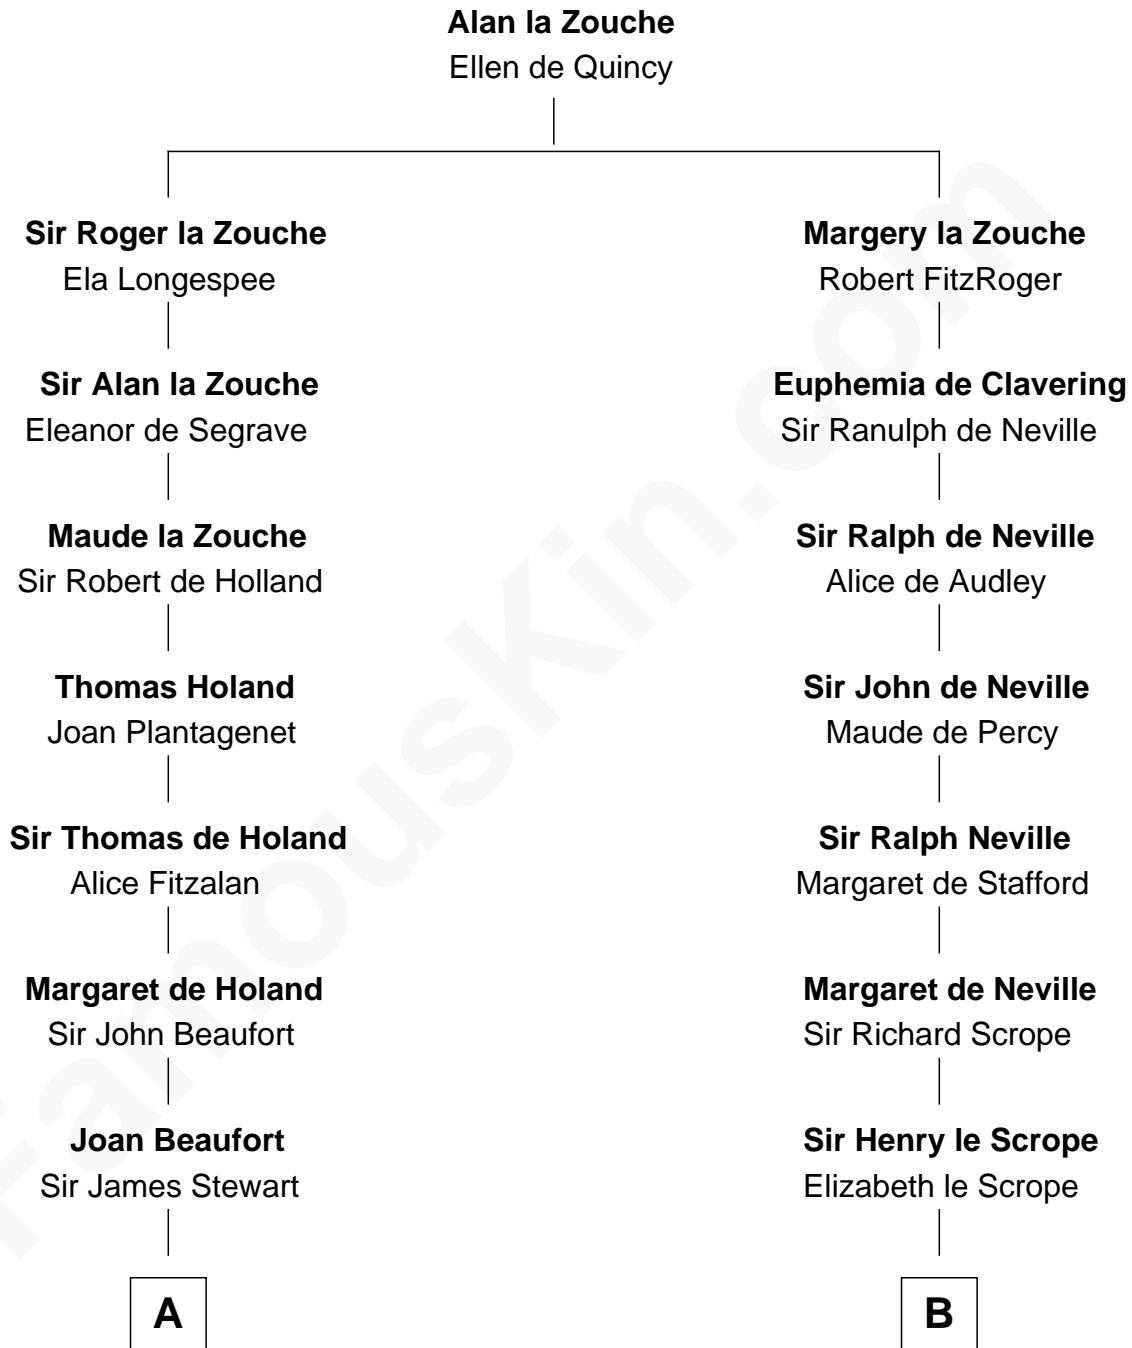

**FamousKin.com**  
**Relationship Chart of**  
**Theodore Roosevelt**  
*26th U.S. President*

**16th cousin 4 times removed of**  
**Benjamin Harrison V**  
*Signer of the Declaration of Independence*

**C**

**Anne Irvine**  
James Bulloch

**James Stephens Bulloch**  
Martha Stewart

**Martha Bulloch**  
Theodore Roosevelt

**Theodore Roosevelt**  
*26th U.S. President*

FamousKin.com