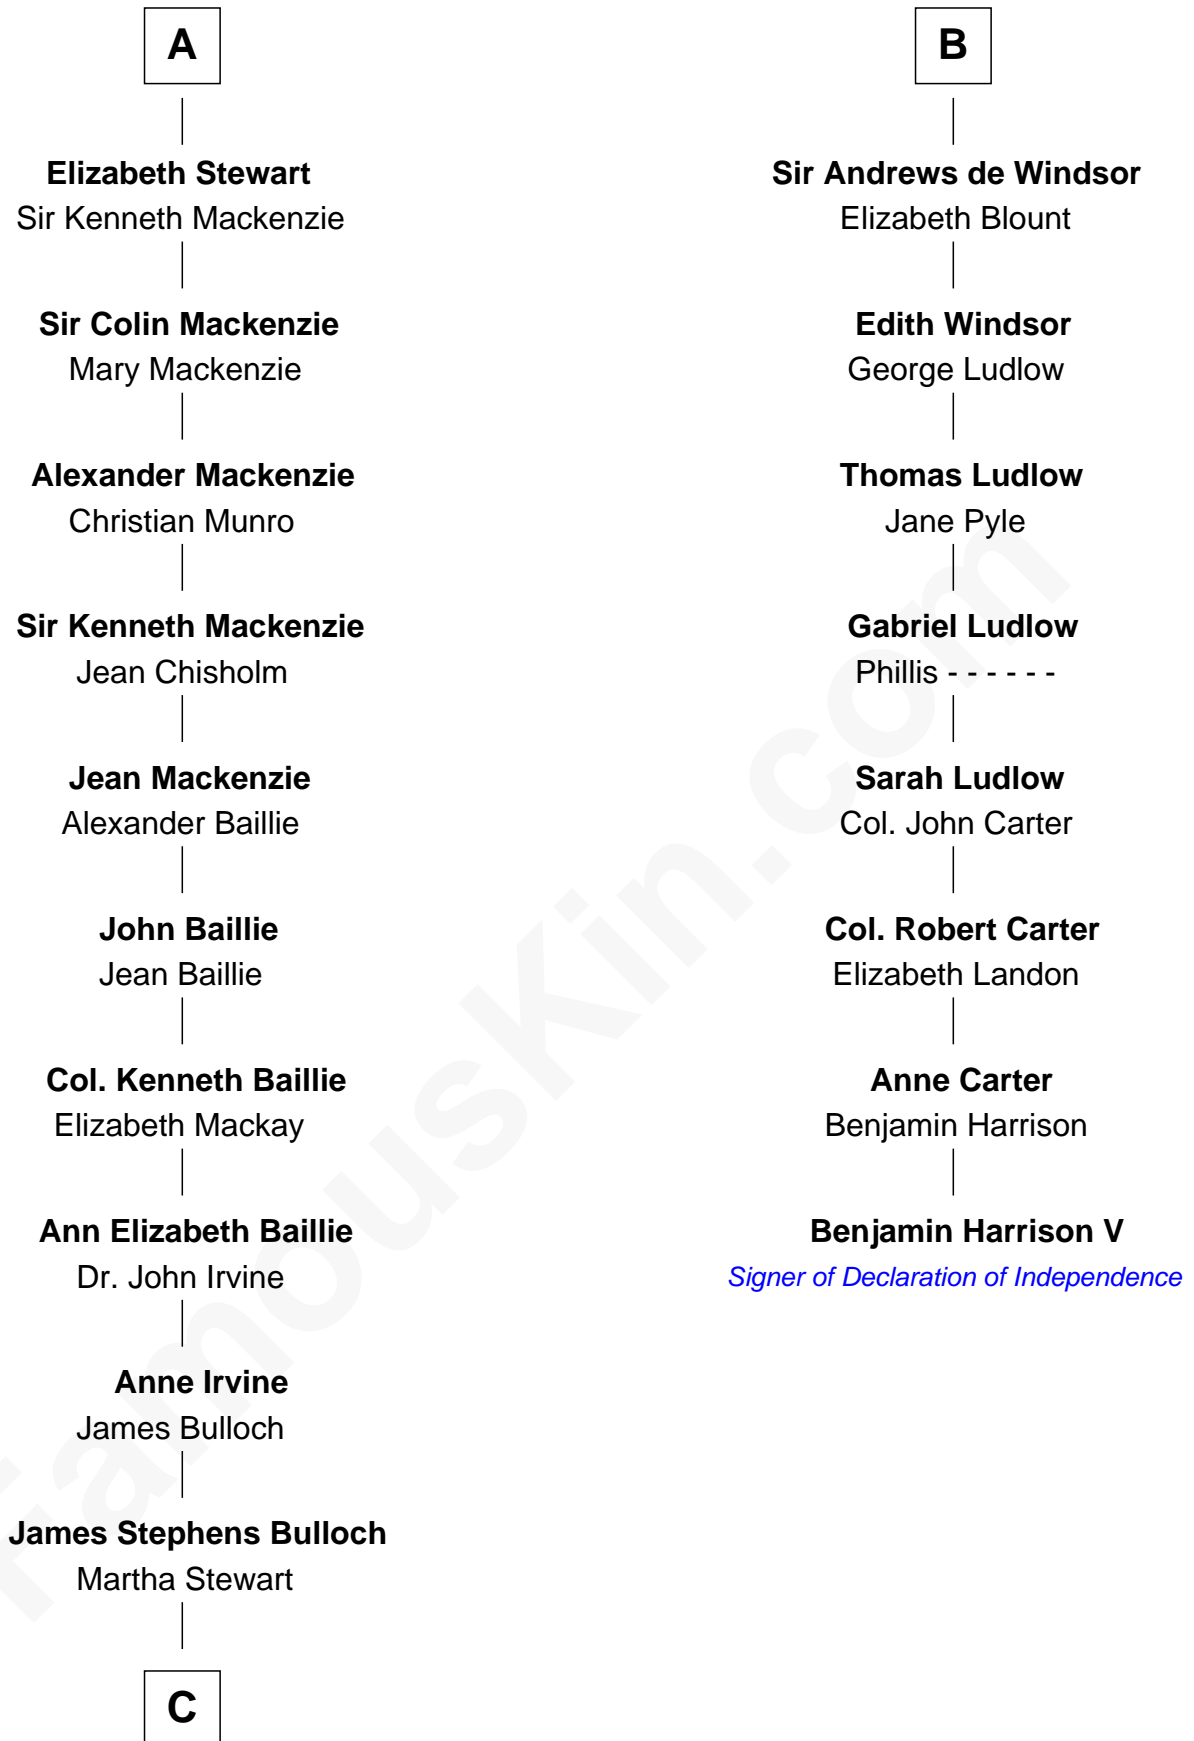

FamousKin.com
Relationship Chart of
Theodore Roosevelt
26th U.S. President

14th cousin 4 times removed of
Benjamin Harrison V
Signer of the Declaration of Independence

C

—
Martha Bulloch
Theodore Roosevelt

—
Theodore Roosevelt
26th U.S. President

FamousKin.com