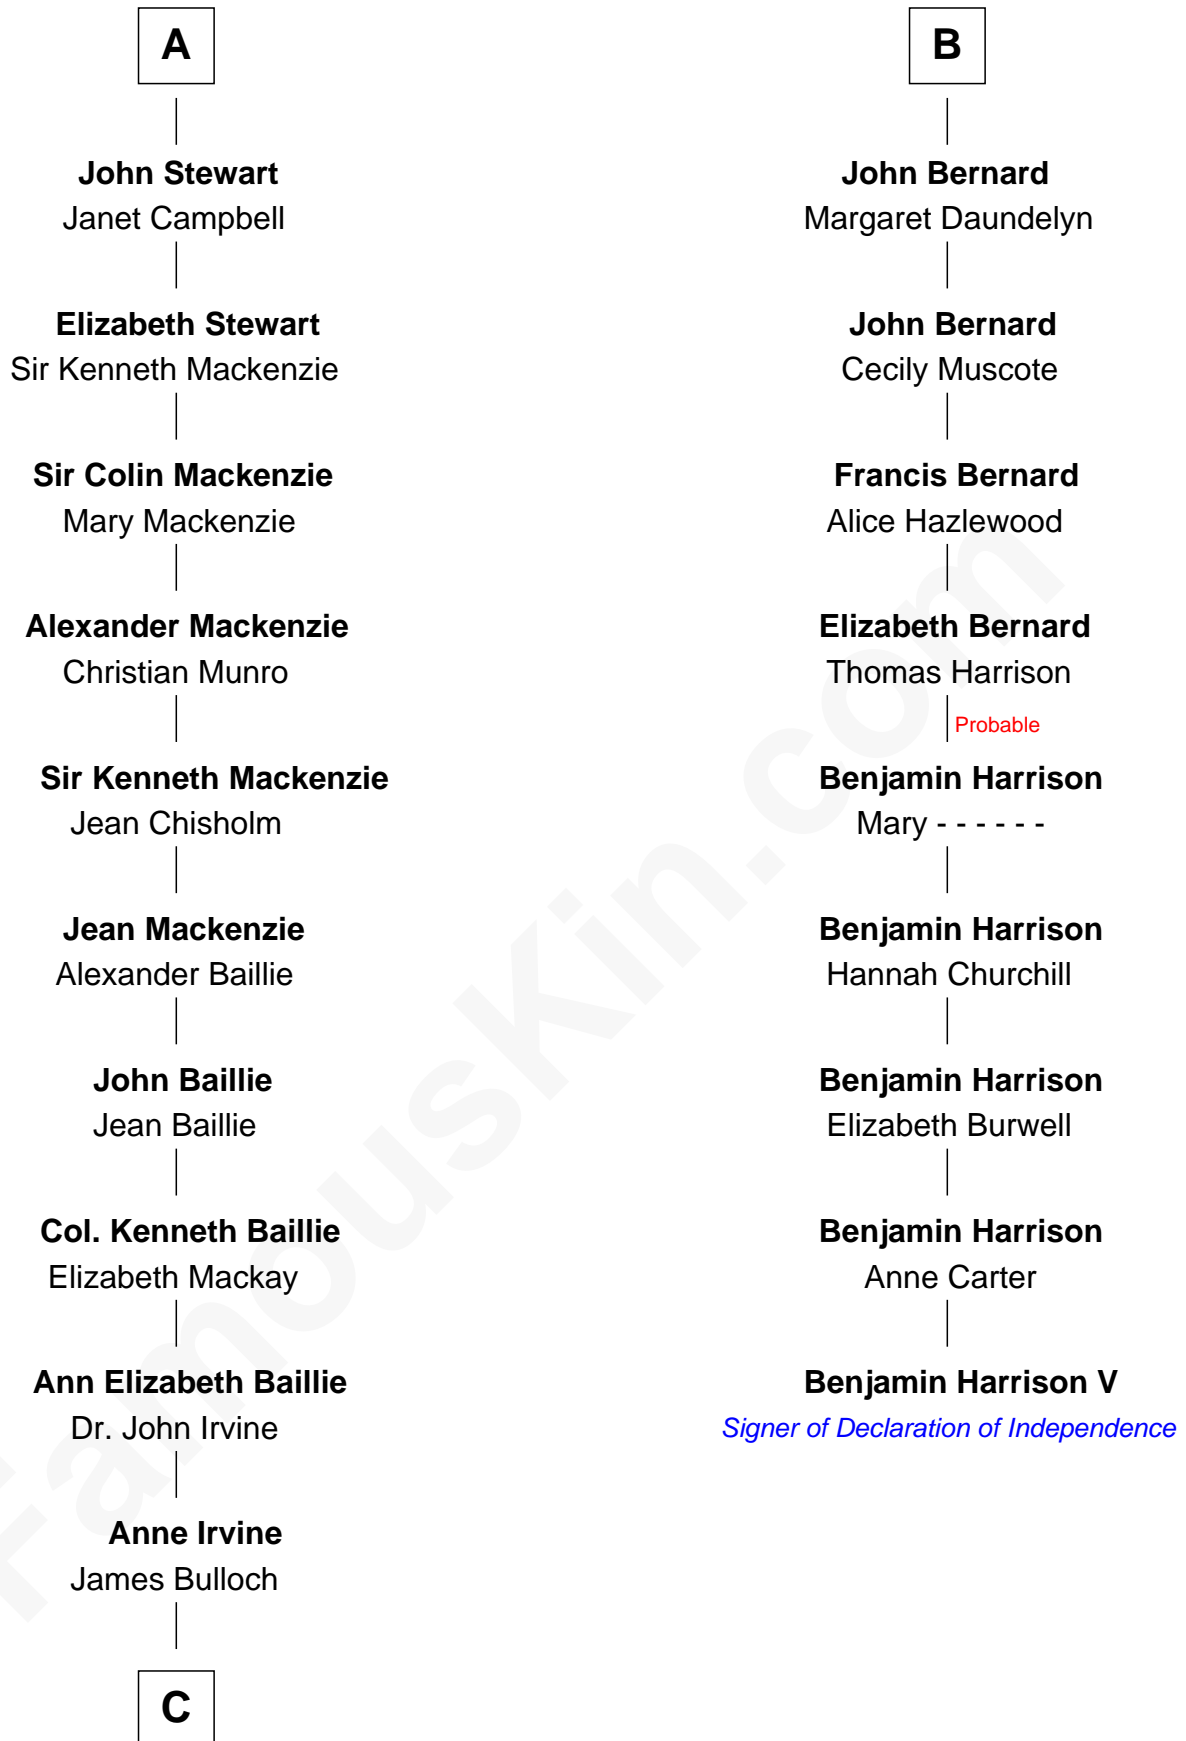

**FamousKin.com**  
**Relationship Chart of**  
**Theodore Roosevelt**  
*26th U.S. President*

**15th cousin 4 times removed of**  
**Benjamin Harrison V**  
*Signer of the Declaration of Independence*

**C**

James Stephens Bulloch

Martha Stewart

Martha Bulloch

Theodore Roosevelt

Theodore Roosevelt

*26th U.S. President*

FamousKin.com