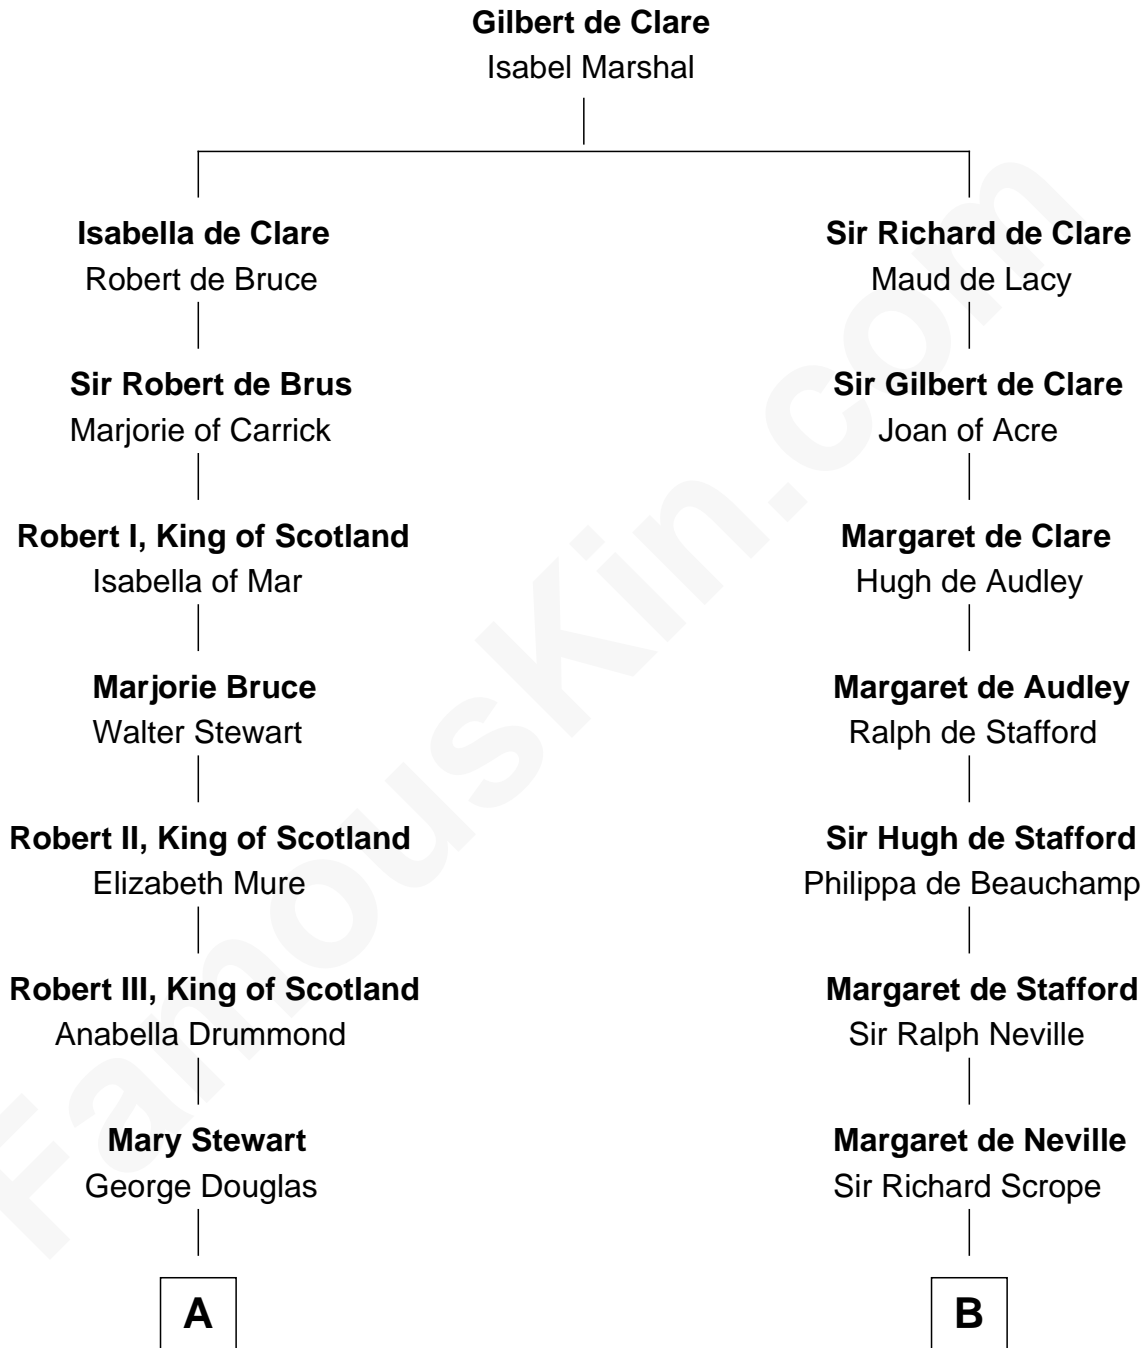

FamousKin.com
Relationship Chart of
Theodore Roosevelt
26th U.S. President

17th cousin 3 times removed of
Benjamin Harrison V
Signer of the Declaration of Independence

C

Anne Irvine
James Bulloch

James Stephens Bulloch
Martha Stewart

Martha Bulloch
Theodore Roosevelt

Theodore Roosevelt
26th U.S. President

FamousKin.com