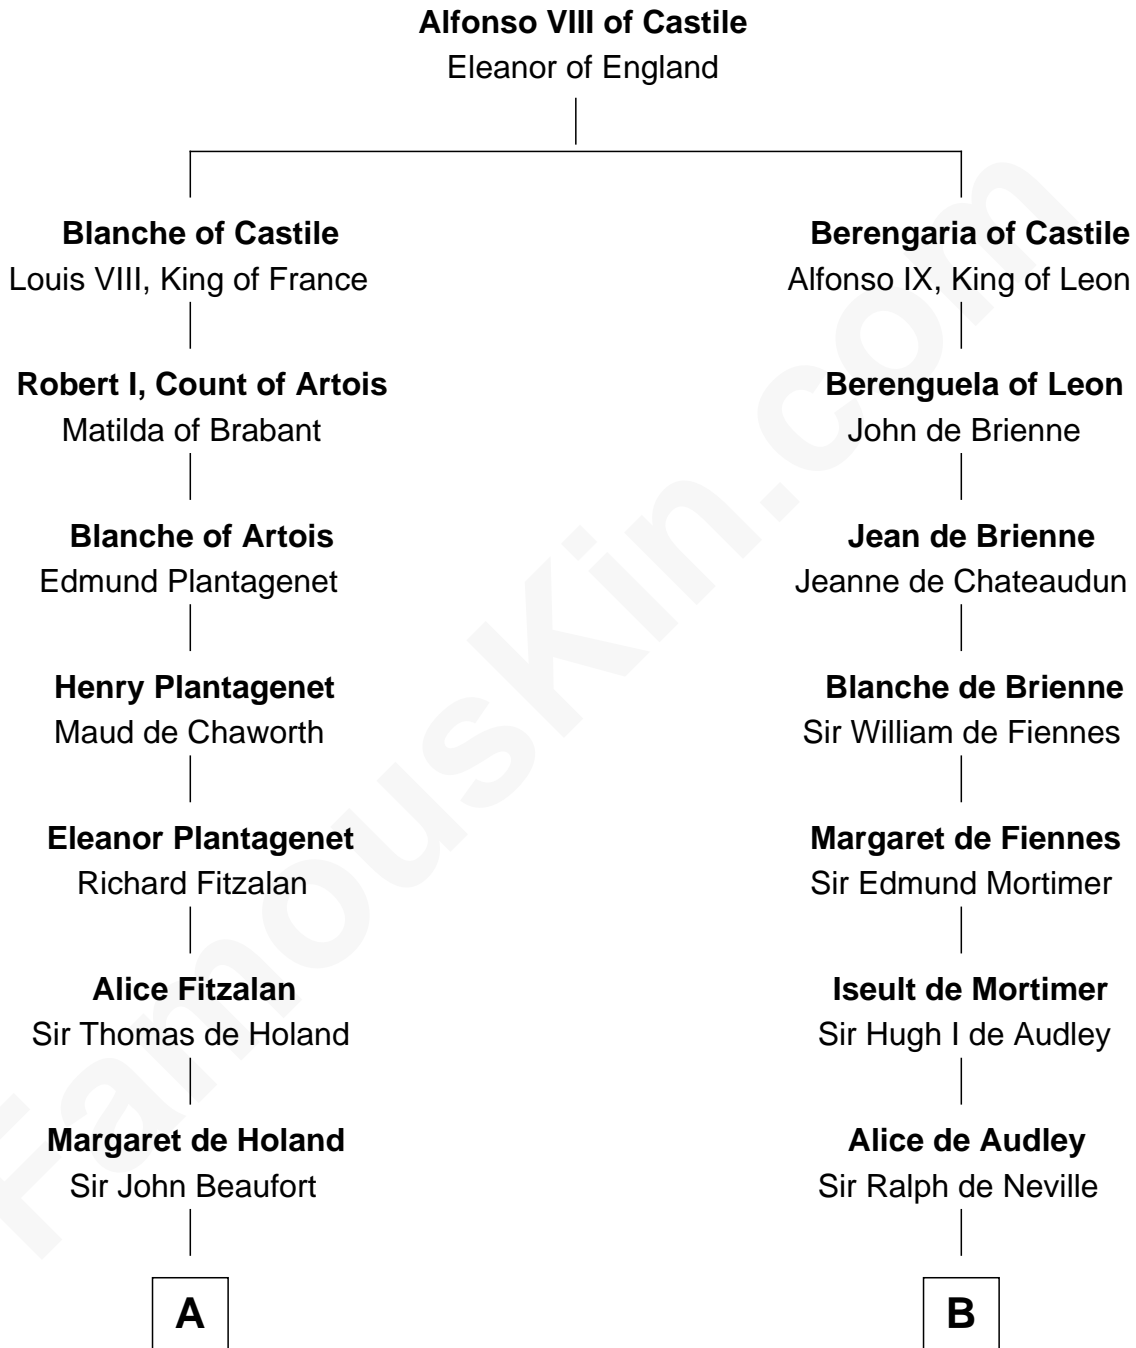

FamousKin.com
Relationship Chart of
Theodore Roosevelt
26th U.S. President

20th cousin 1 time removed of
Benjamin Harrison V
Signer of the Declaration of Independence

C

Ann Elizabeth Baillie

Dr. John Irvine

Anne Irvine

James Bulloch

James Stephens Bulloch

Martha Stewart

Martha Bulloch

Theodore Roosevelt

Theodore Roosevelt

26th U.S. President