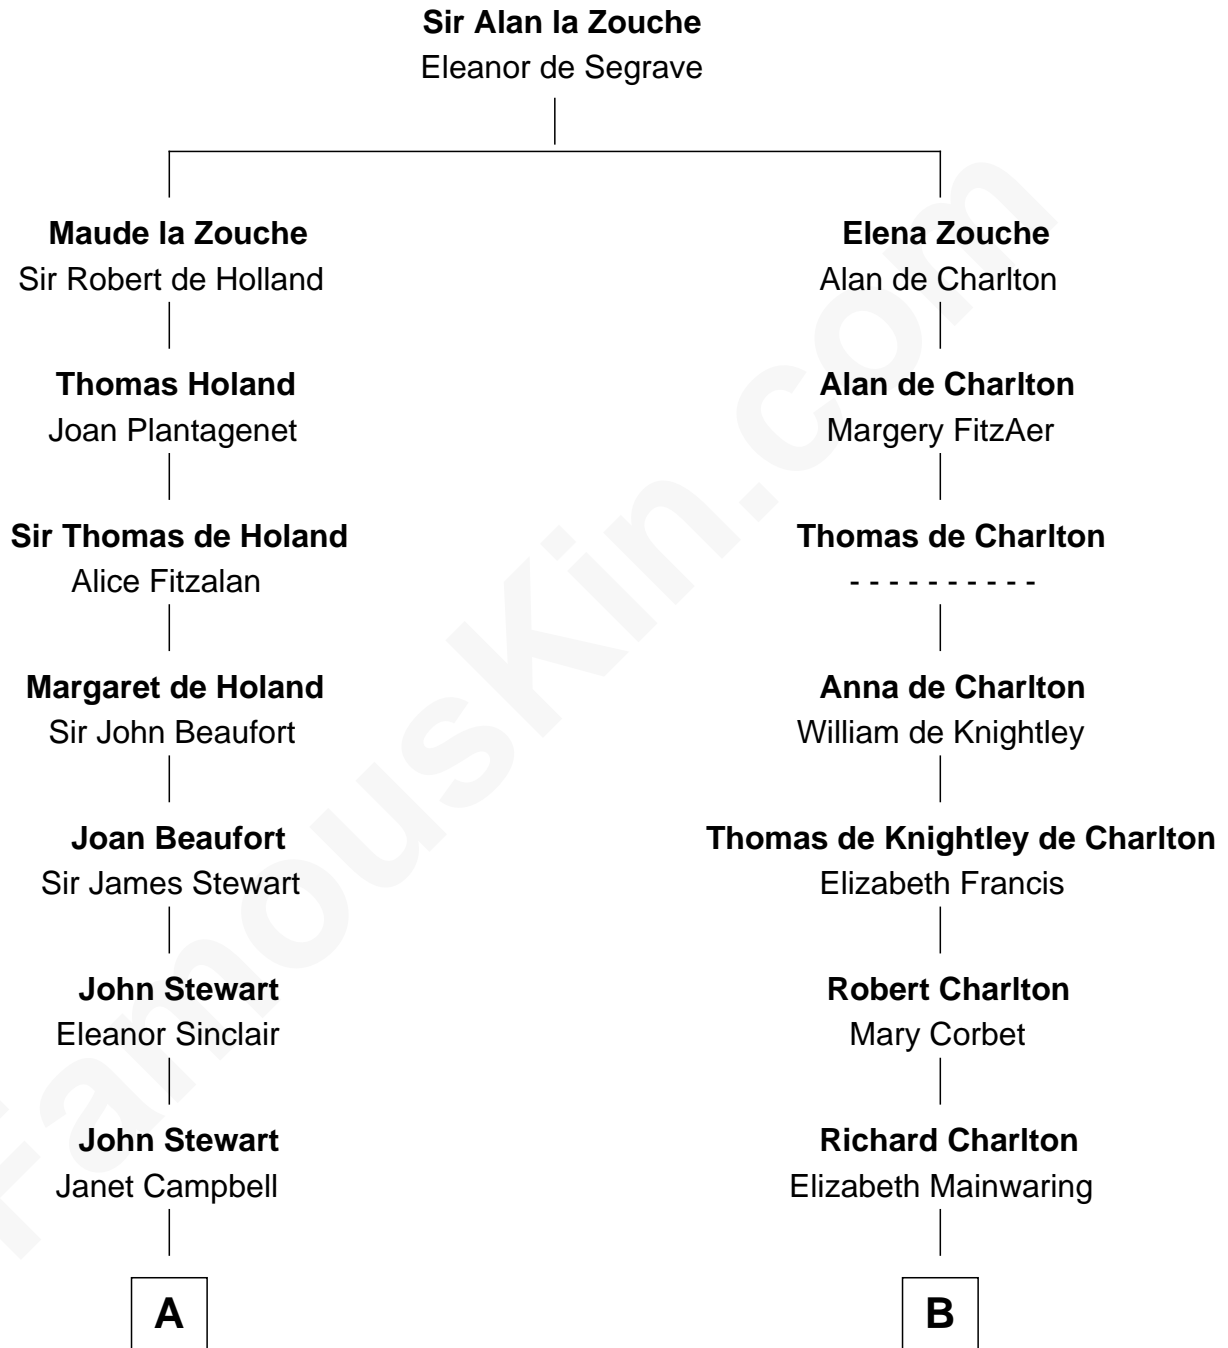

FamousKin.com
Relationship Chart of
Theodore Roosevelt
26th U.S. President

17th cousin 1 time removed of
Jay Gould
American Railroad "Robber Baron"

C

—
Martha Bulloch
Theodore Roosevelt

—
Theodore Roosevelt
26th U.S. President

FamousKin.com