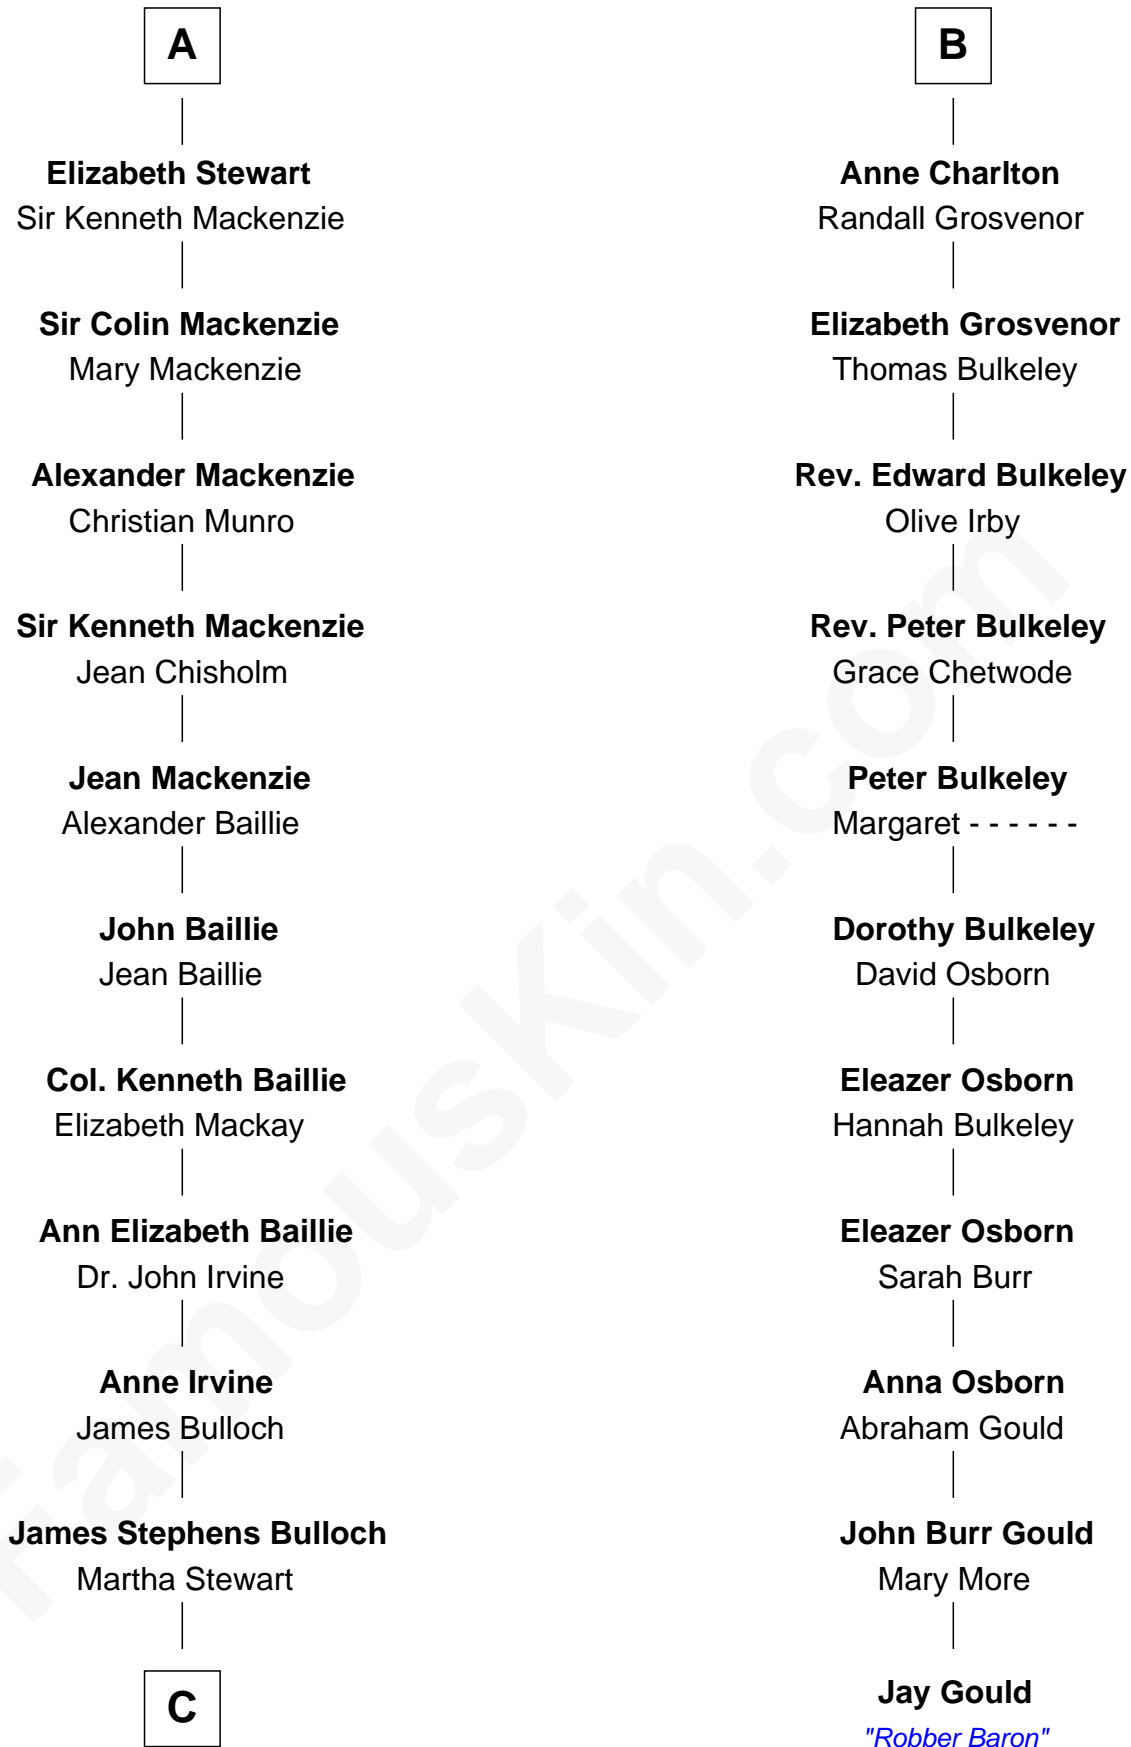

FamousKin.com
Relationship Chart of
Theodore Roosevelt
26th U.S. President

17th cousin 1 time removed of
Jay Gould
American Railroad "Robber Baron"

C

—
Martha Bulloch
Theodore Roosevelt

—
Theodore Roosevelt
26th U.S. President

FamousKin.com