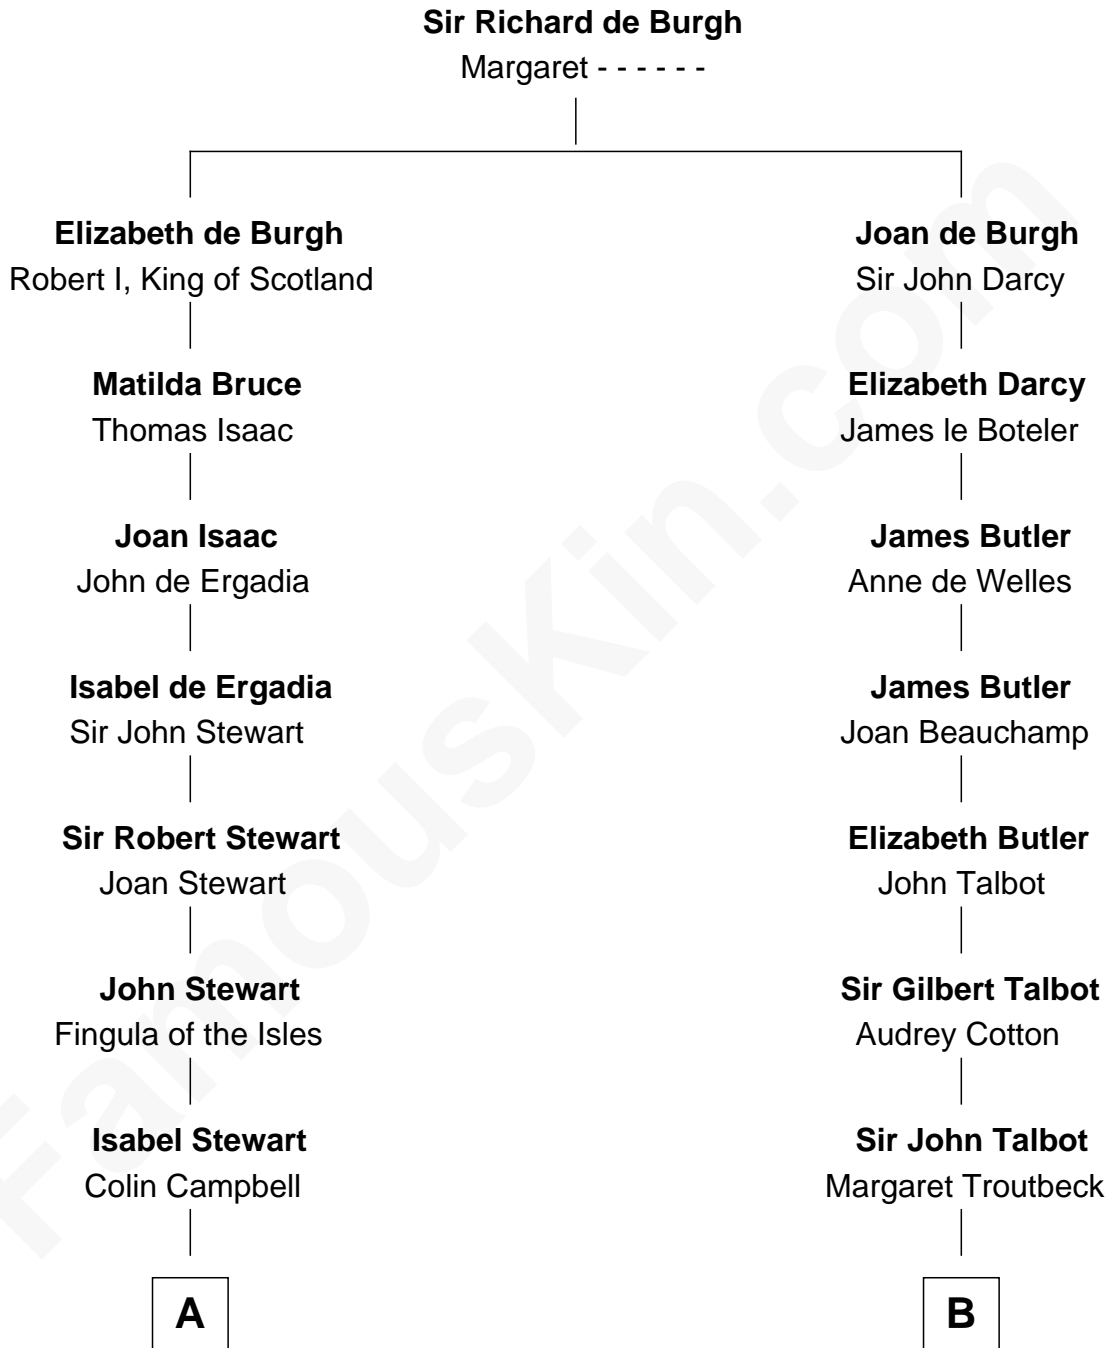

**FamousKin.com**  
**Relationship Chart of**  
**Theodore Roosevelt**  
*26th U.S. President*

**17th cousin 3 times removed of**  
**Jay Gould**  
*American Railroad "Robber Baron"*

**C**

—  
**Anne Irvine**  
James Bulloch

—  
**James Stephens Bulloch**  
Martha Stewart

—  
**Martha Bulloch**  
Theodore Roosevelt

—  
**Theodore Roosevelt**  
*26th U.S. President*

FamousKin.com