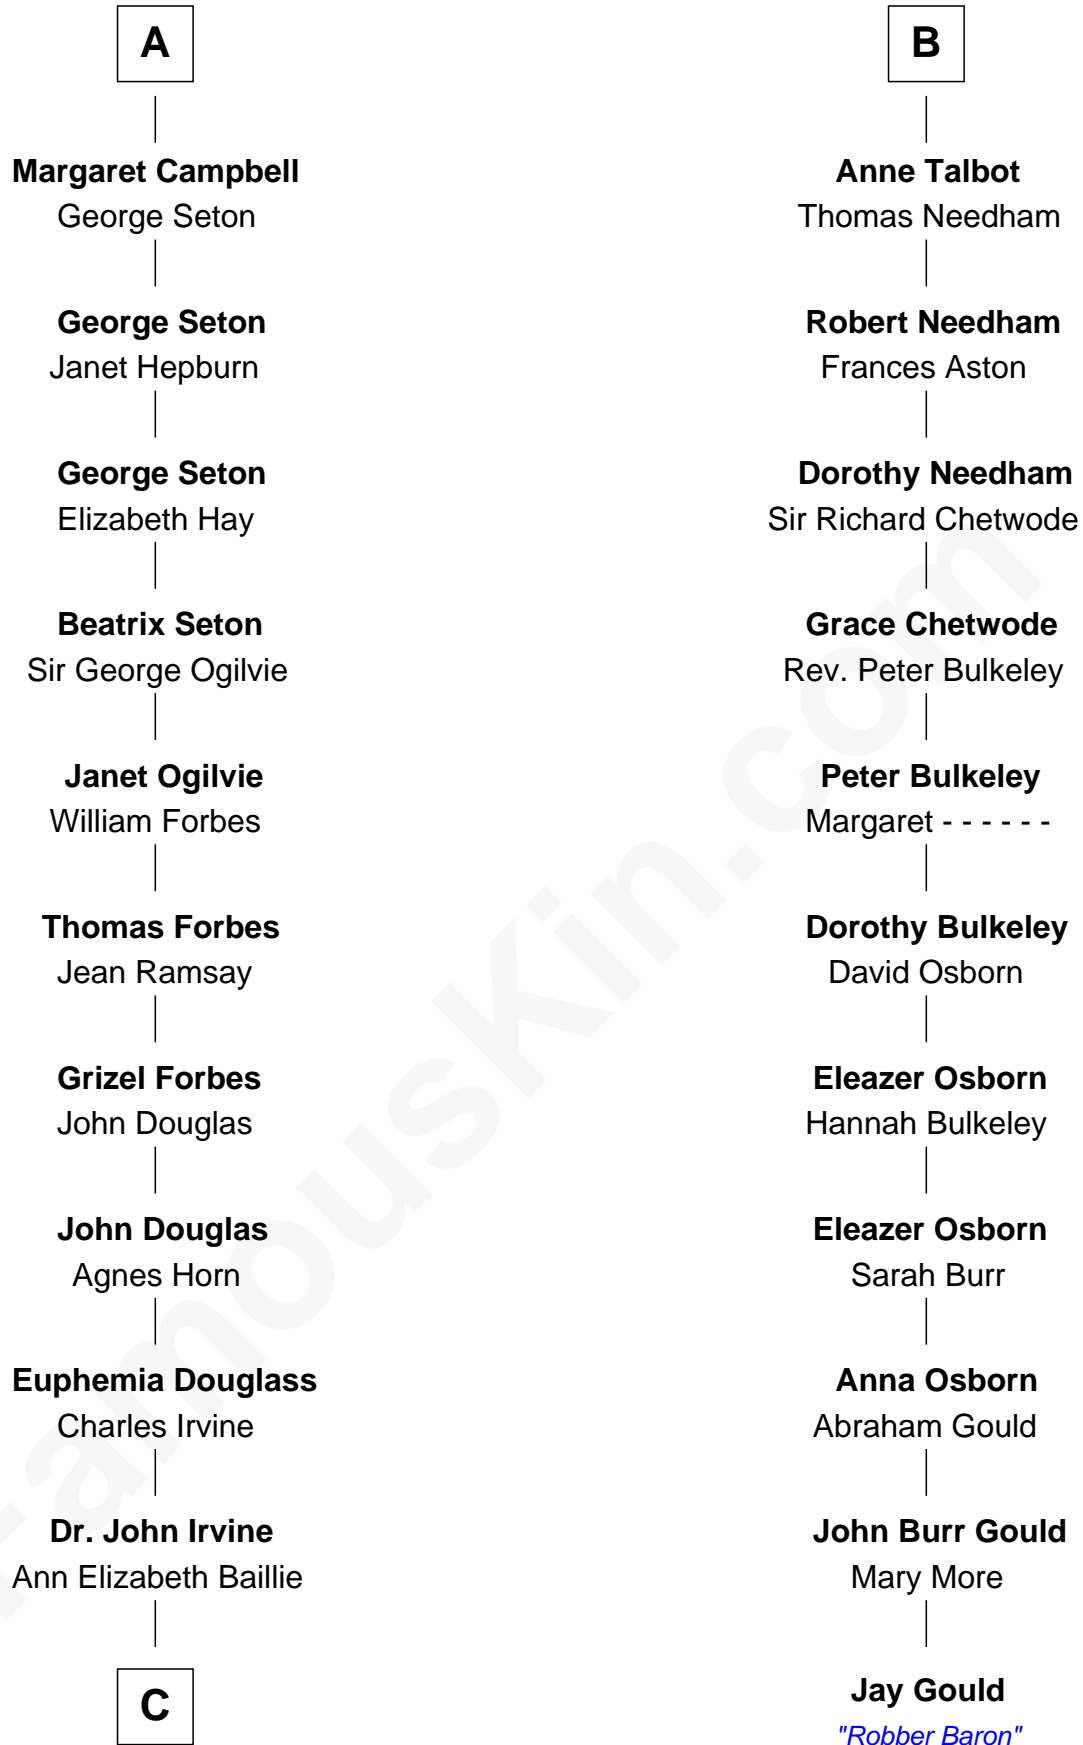

**FamousKin.com**  
**Relationship Chart of**  
**Theodore Roosevelt**  
*26th U.S. President*

**17th cousin 3 times removed of**  
**Jay Gould**  
*American Railroad "Robber Baron"*

**C**

—  
**Anne Irvine**  
James Bulloch

—  
**James Stephens Bulloch**  
Martha Stewart

—  
**Martha Bulloch**  
Theodore Roosevelt

—  
**Theodore Roosevelt**  
*26th U.S. President*

FamousKin.com