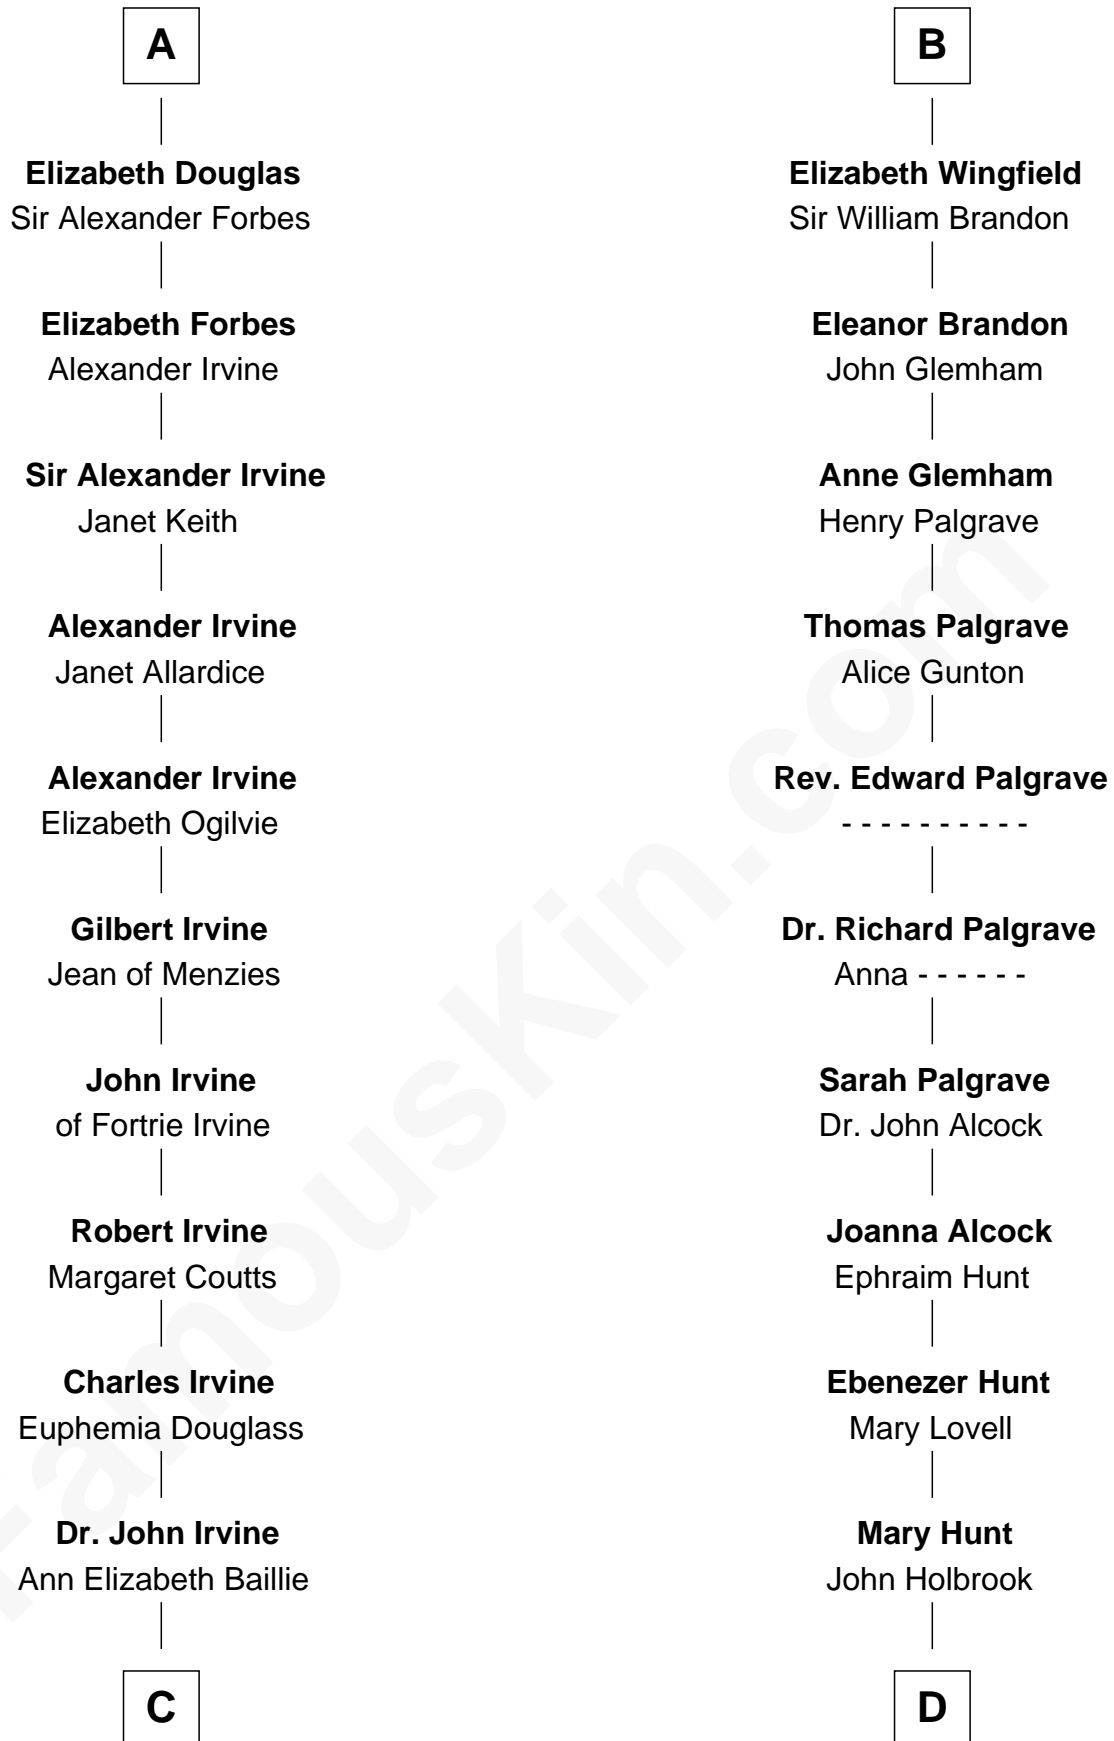

FamousKin.com Relationship Chart of

Theodore Roosevelt

26th U.S. President

20th cousin of

William Marsh Rice

Founder of Rice University

Gilbert de Clare

Isabel Marshal

C

Anne Irvine
James Bulloch

James Stephens Bulloch
Martha Stewart

Martha Bulloch
Theodore Roosevelt

Theodore Roosevelt
26th U.S. President

D

Hannah Holbrook
Urban Bates

Sarah Bates
David Rice