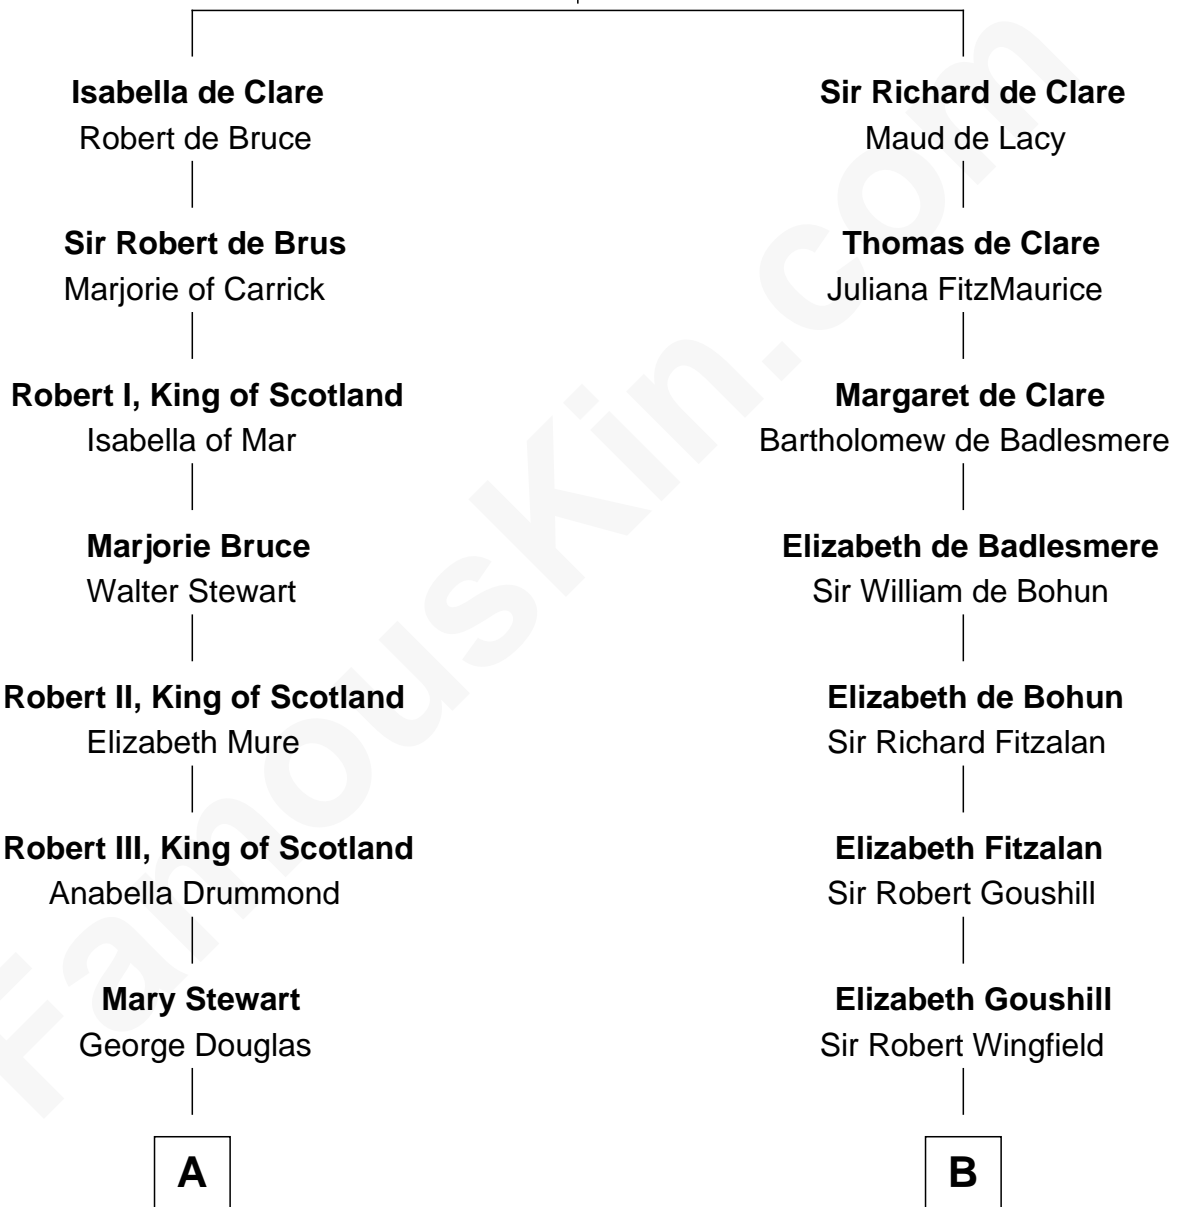

FamousKin.com Relationship Chart of

Theodore Roosevelt

26th U.S. President

20th cousin of

William Marsh Rice

Founder of Rice University

Gilbert de Clare

Isabel Marshal

C

Anne Irvine
James Bulloch

James Stephens Bulloch
Martha Stewart

Martha Bulloch
Theodore Roosevelt

Theodore Roosevelt
26th U.S. President

D

Hannah Holbrook
Urban Bates

Sarah Bates
David Rice