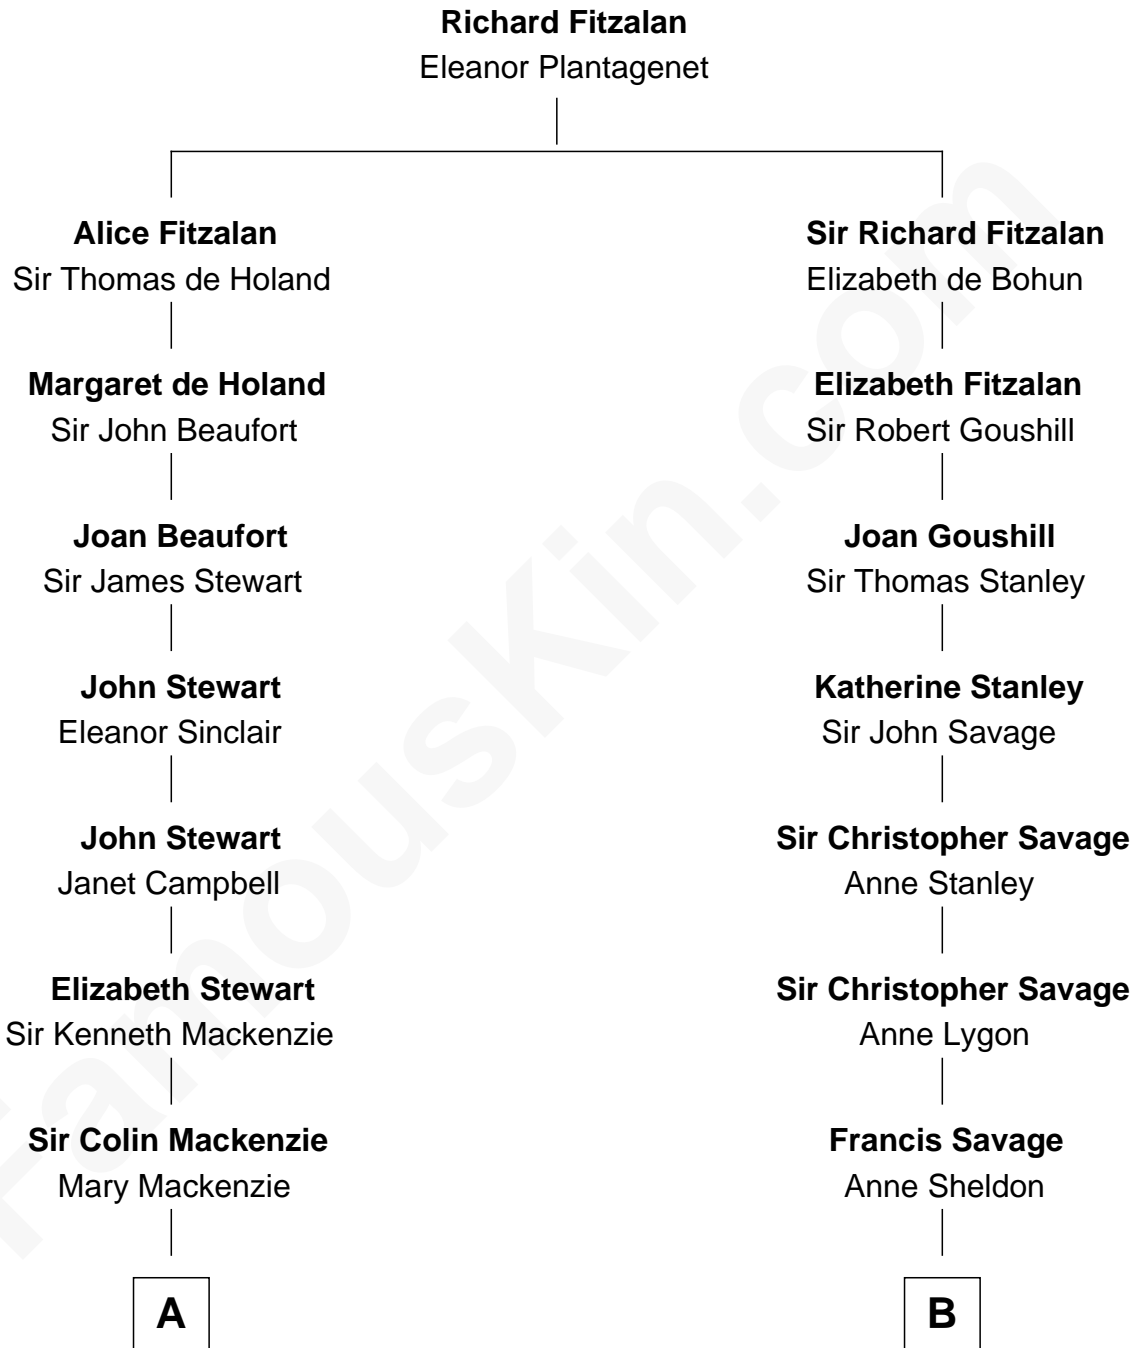

**FamousKin.com**  
**Relationship Chart of**  
**Theodore Roosevelt**  
*26th U.S. President*

**16th cousin 2 times removed of**  
**General George C. Marshall**  
*Author of "The Marshall Plan"*

C

George Catlett Marshall

Laura Emily Bradford

General George C. Marshall

*U.S. Army - World War II*

FamousKin.com