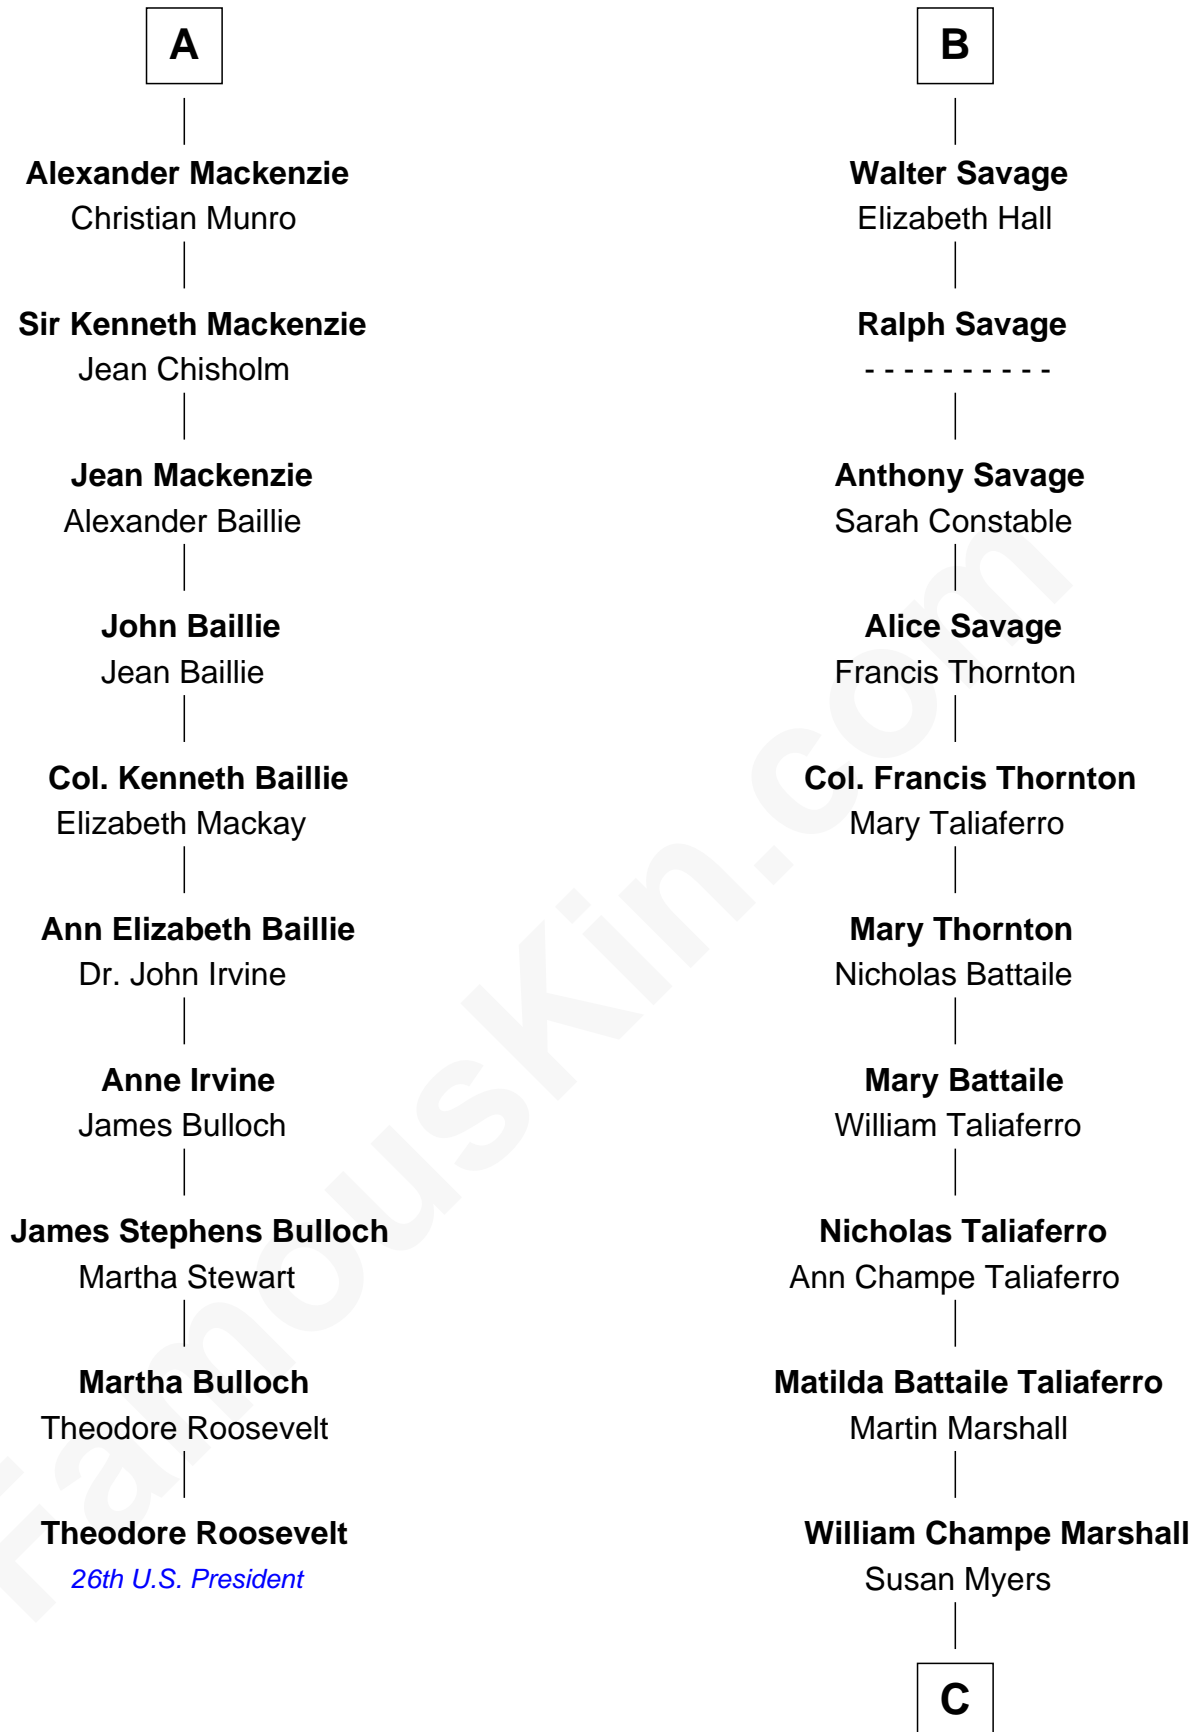

**FamousKin.com**  
**Relationship Chart of**  
**Theodore Roosevelt**  
*26th U.S. President*

**16th cousin 2 times removed of**  
**General George C. Marshall**  
*Author of "The Marshall Plan"*

C

George Catlett Marshall

Laura Emily Bradford

General George C. Marshall

*U.S. Army - World War II*

FamousKin.com