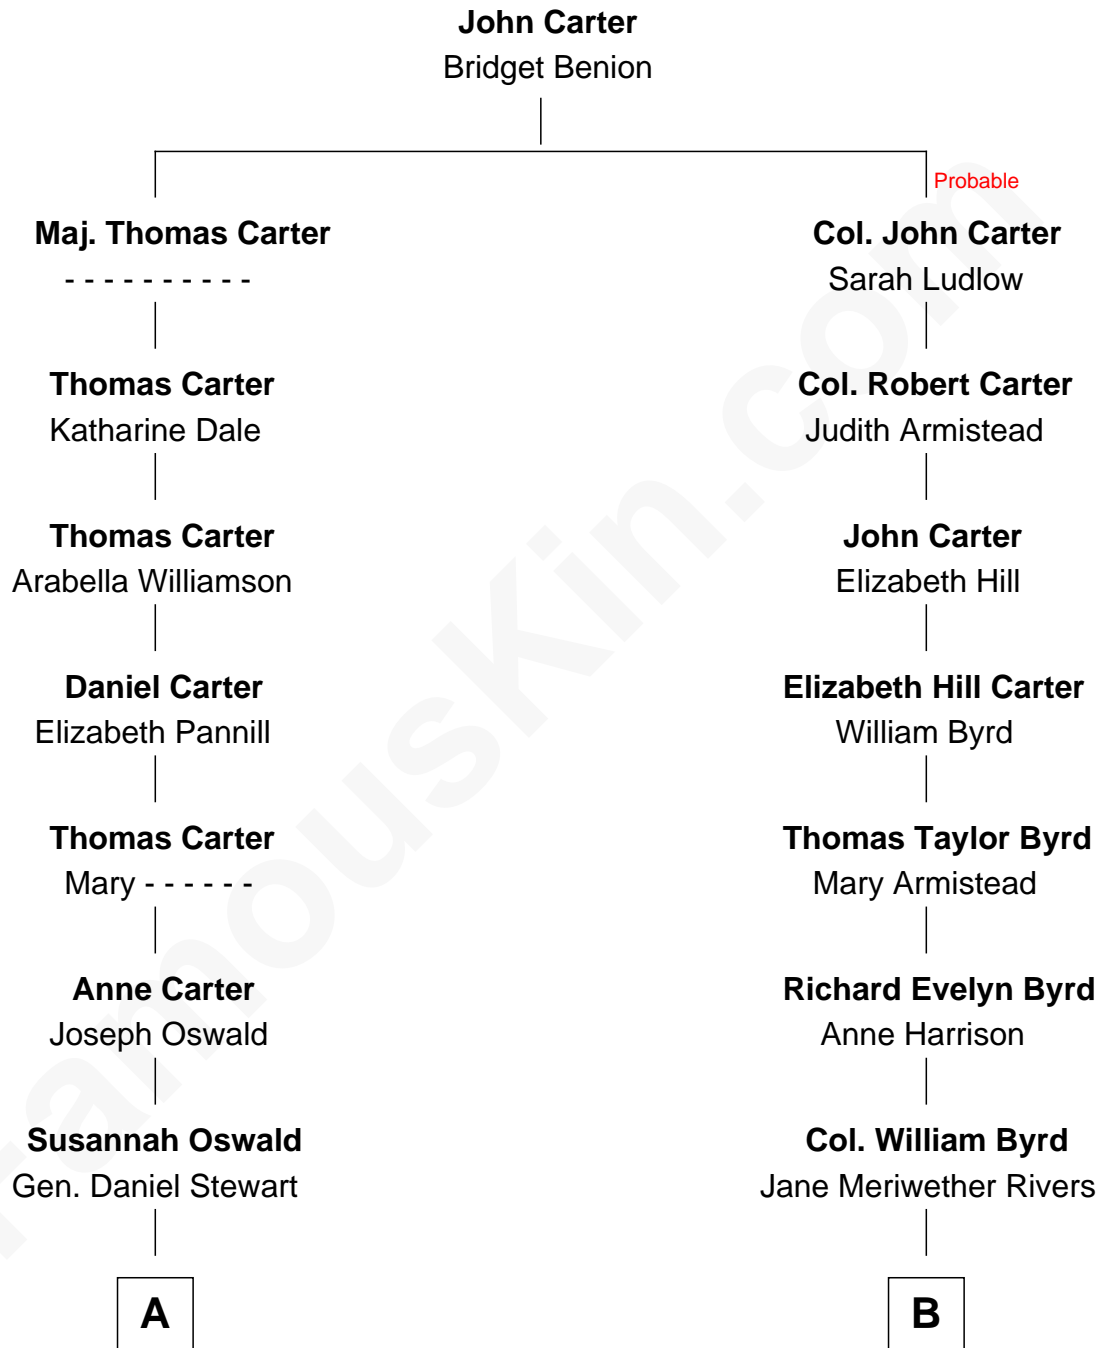

FamousKin.com
Relationship Chart of
Theodore Roosevelt
26th U.S. President

8th cousin 1 time removed of
Harry F. Byrd
50th Governor of Virginia

A

Martha Stewart
James Stephens Bulloch

Martha Bulloch
Theodore Roosevelt

Theodore Roosevelt
26th U.S. President

B

Richard Evelyn Byrd
Eleanor Bolling Flood

Harry F. Byrd
50th Governor of Virginia

FamousKin.com