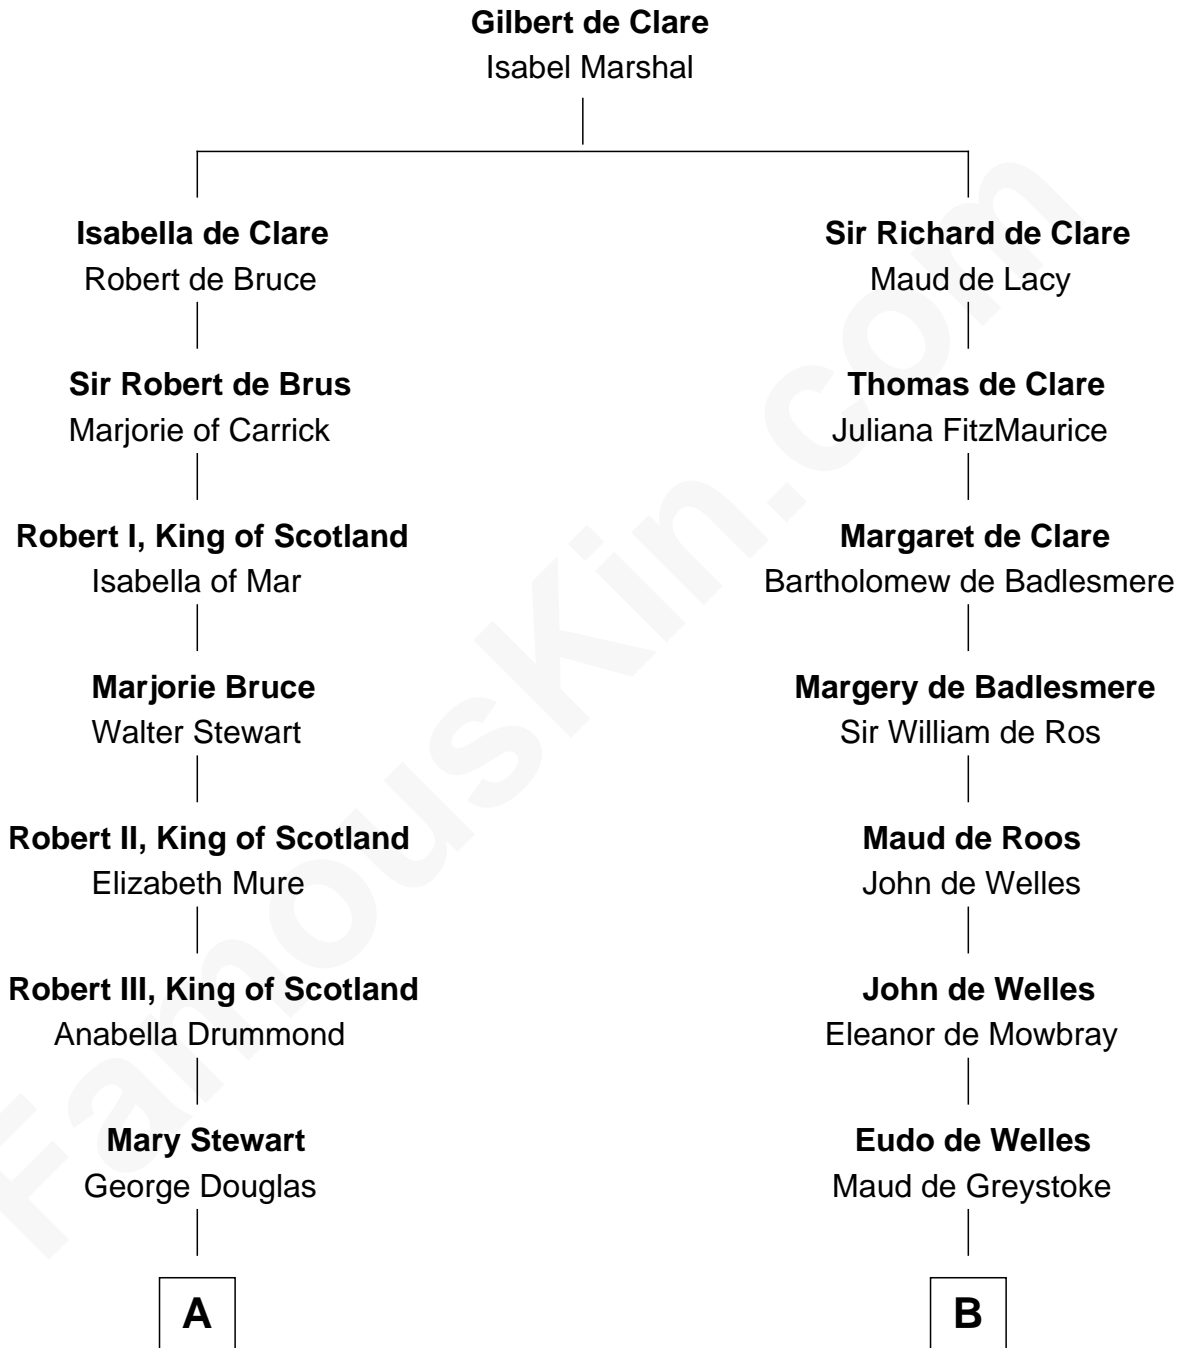

FamousKin.com
Relationship Chart of
Theodore Roosevelt
26th U.S. President

18th cousin 2 times removed of
Meriwether Lewis
Lewis and Clark Expedition

FamousKin.com