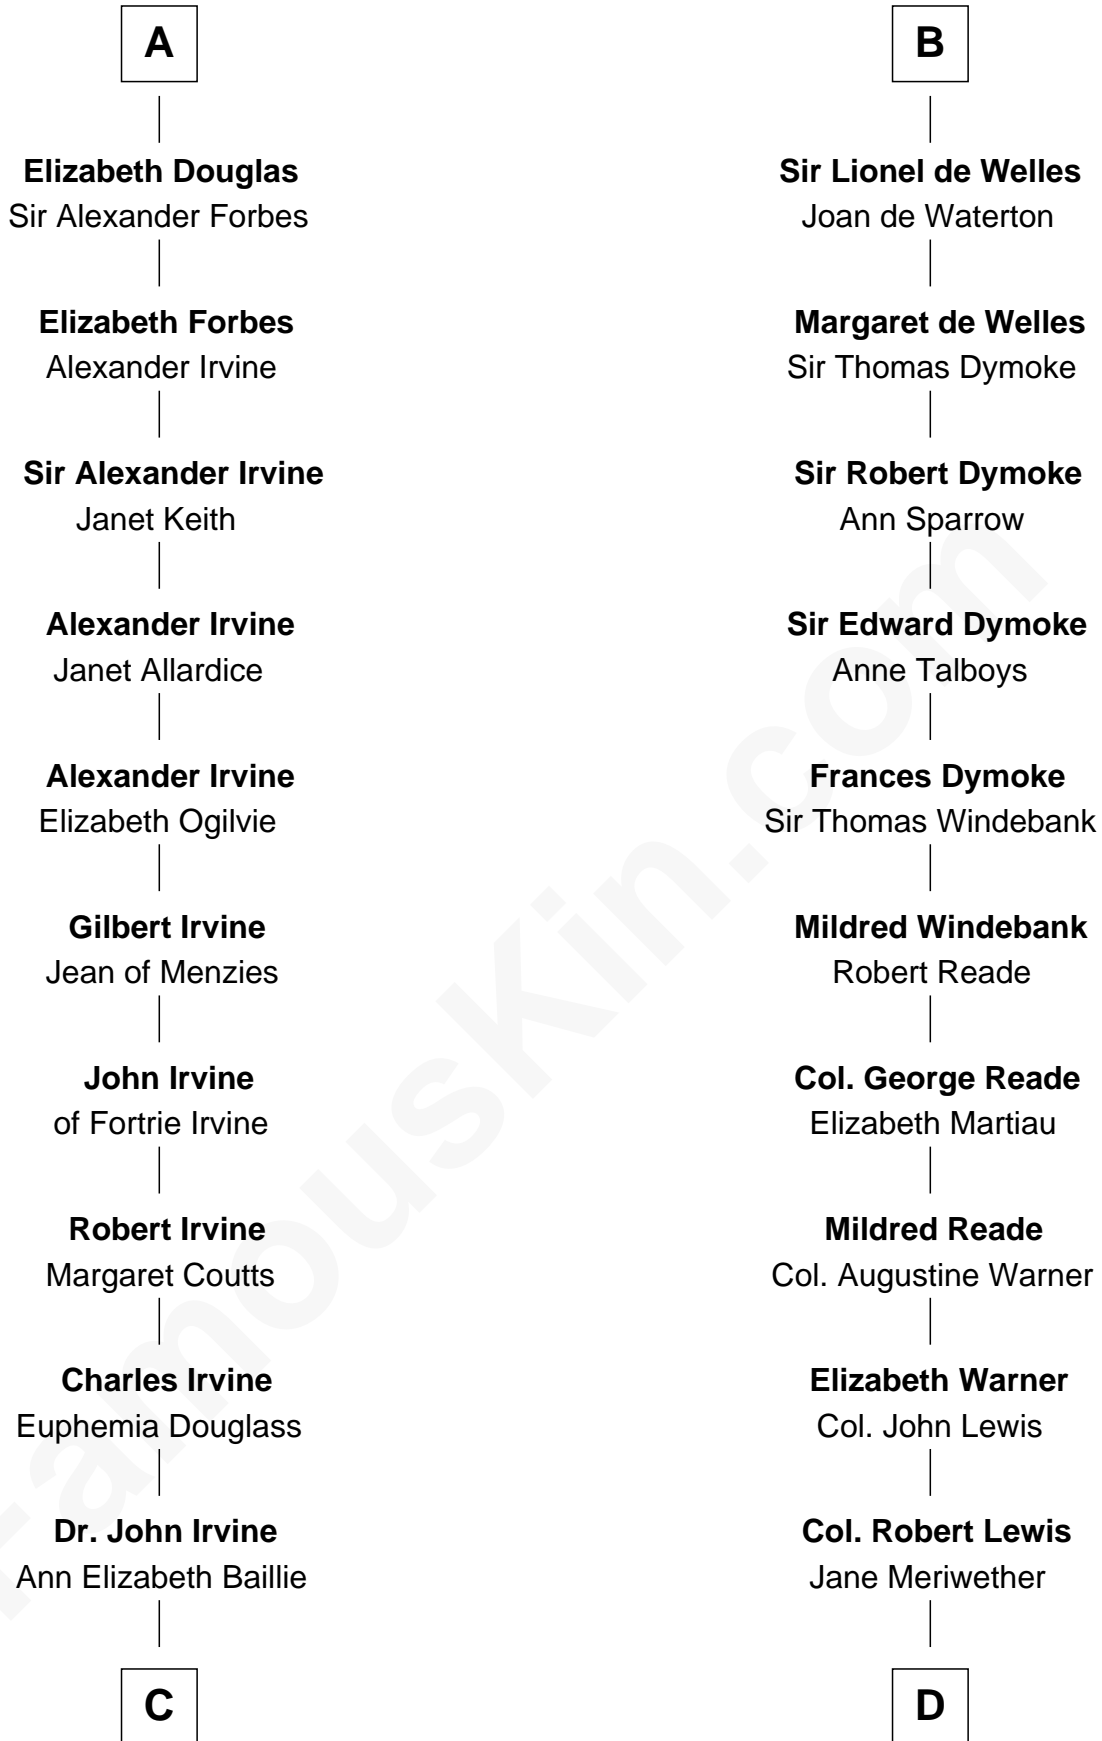

FamousKin.com
Relationship Chart of
Theodore Roosevelt
26th U.S. President

18th cousin 2 times removed of
Meriwether Lewis
Lewis and Clark Expedition

FamousKin.com