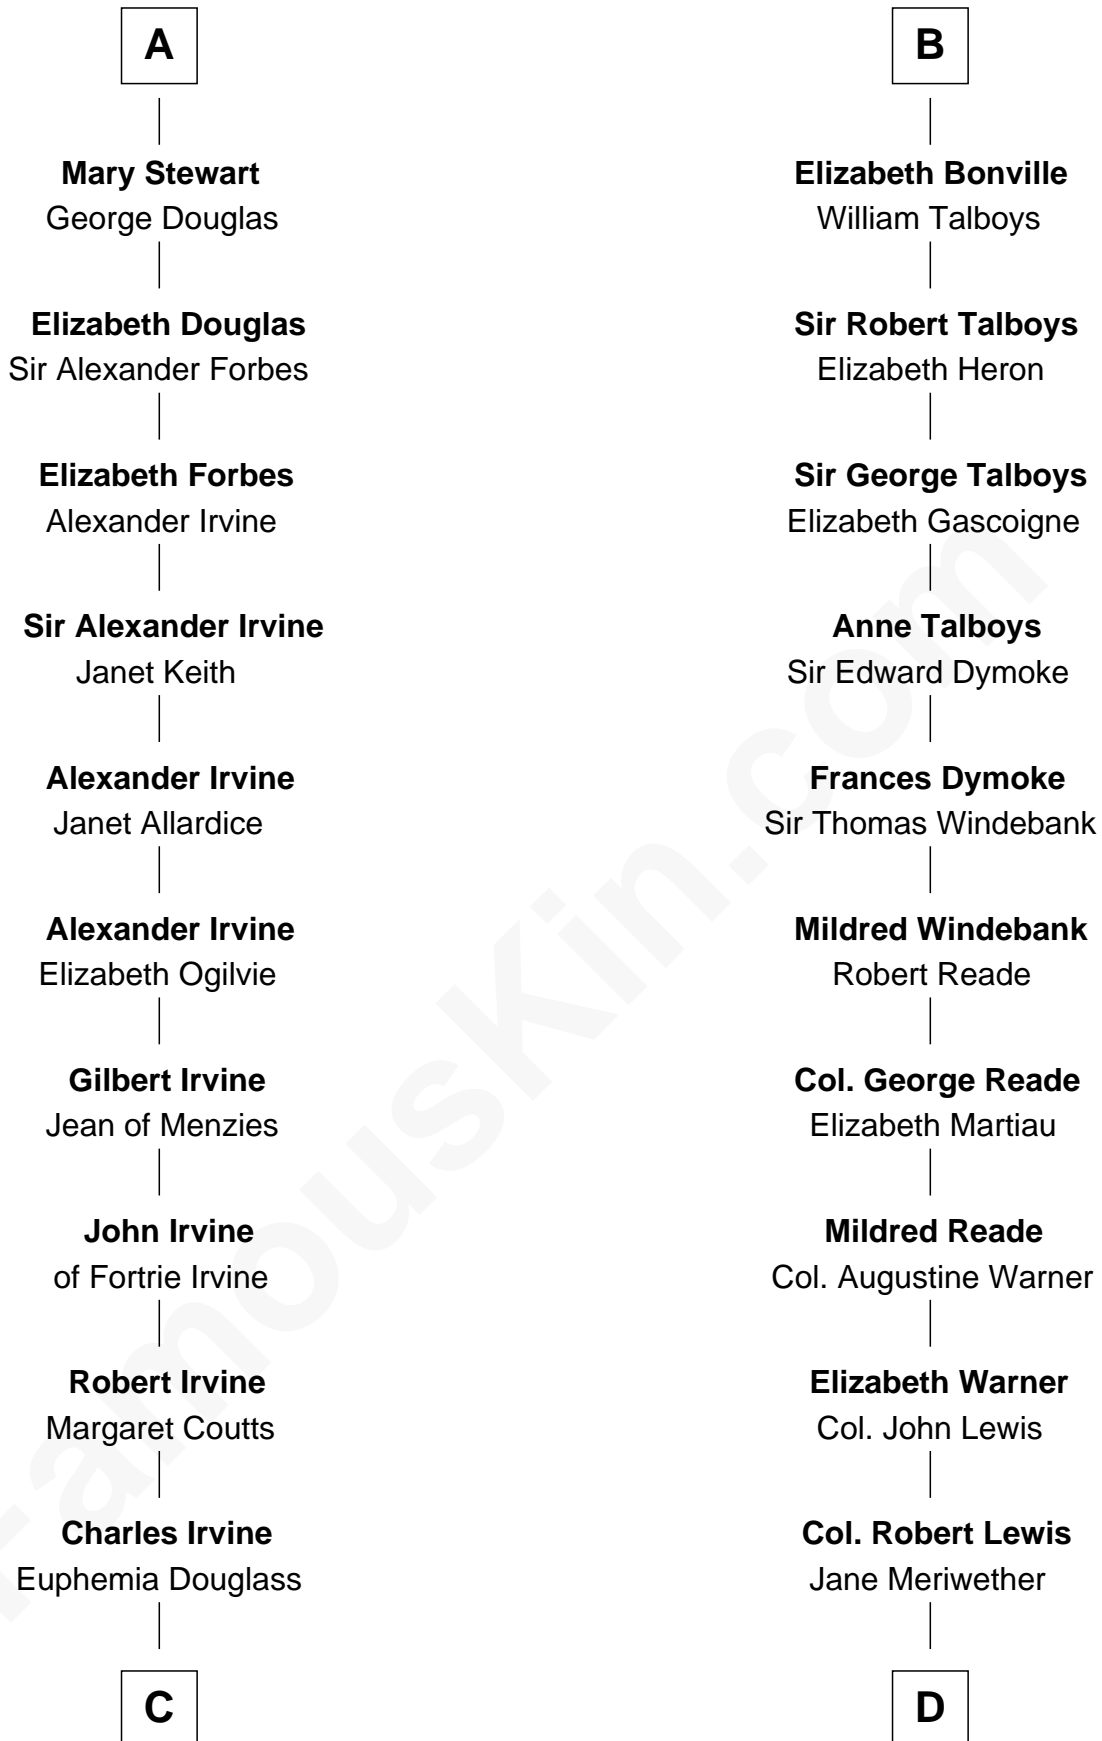

FamousKin.com
Relationship Chart of
Theodore Roosevelt
26th U.S. President

18th cousin 3 times removed of
Meriwether Lewis
Lewis and Clark Expedition

C

Dr. John Irvine
Ann Elizabeth Baillie

Anne Irvine
James Bulloch

James Stephens Bulloch
Martha Stewart

Martha Bulloch
Theodore Roosevelt

Theodore Roosevelt
26th U.S. President

D

William Lewis
Lucy Meriwether

Meriwether Lewis
Lewis and Clark Expedition

FamousKin.com