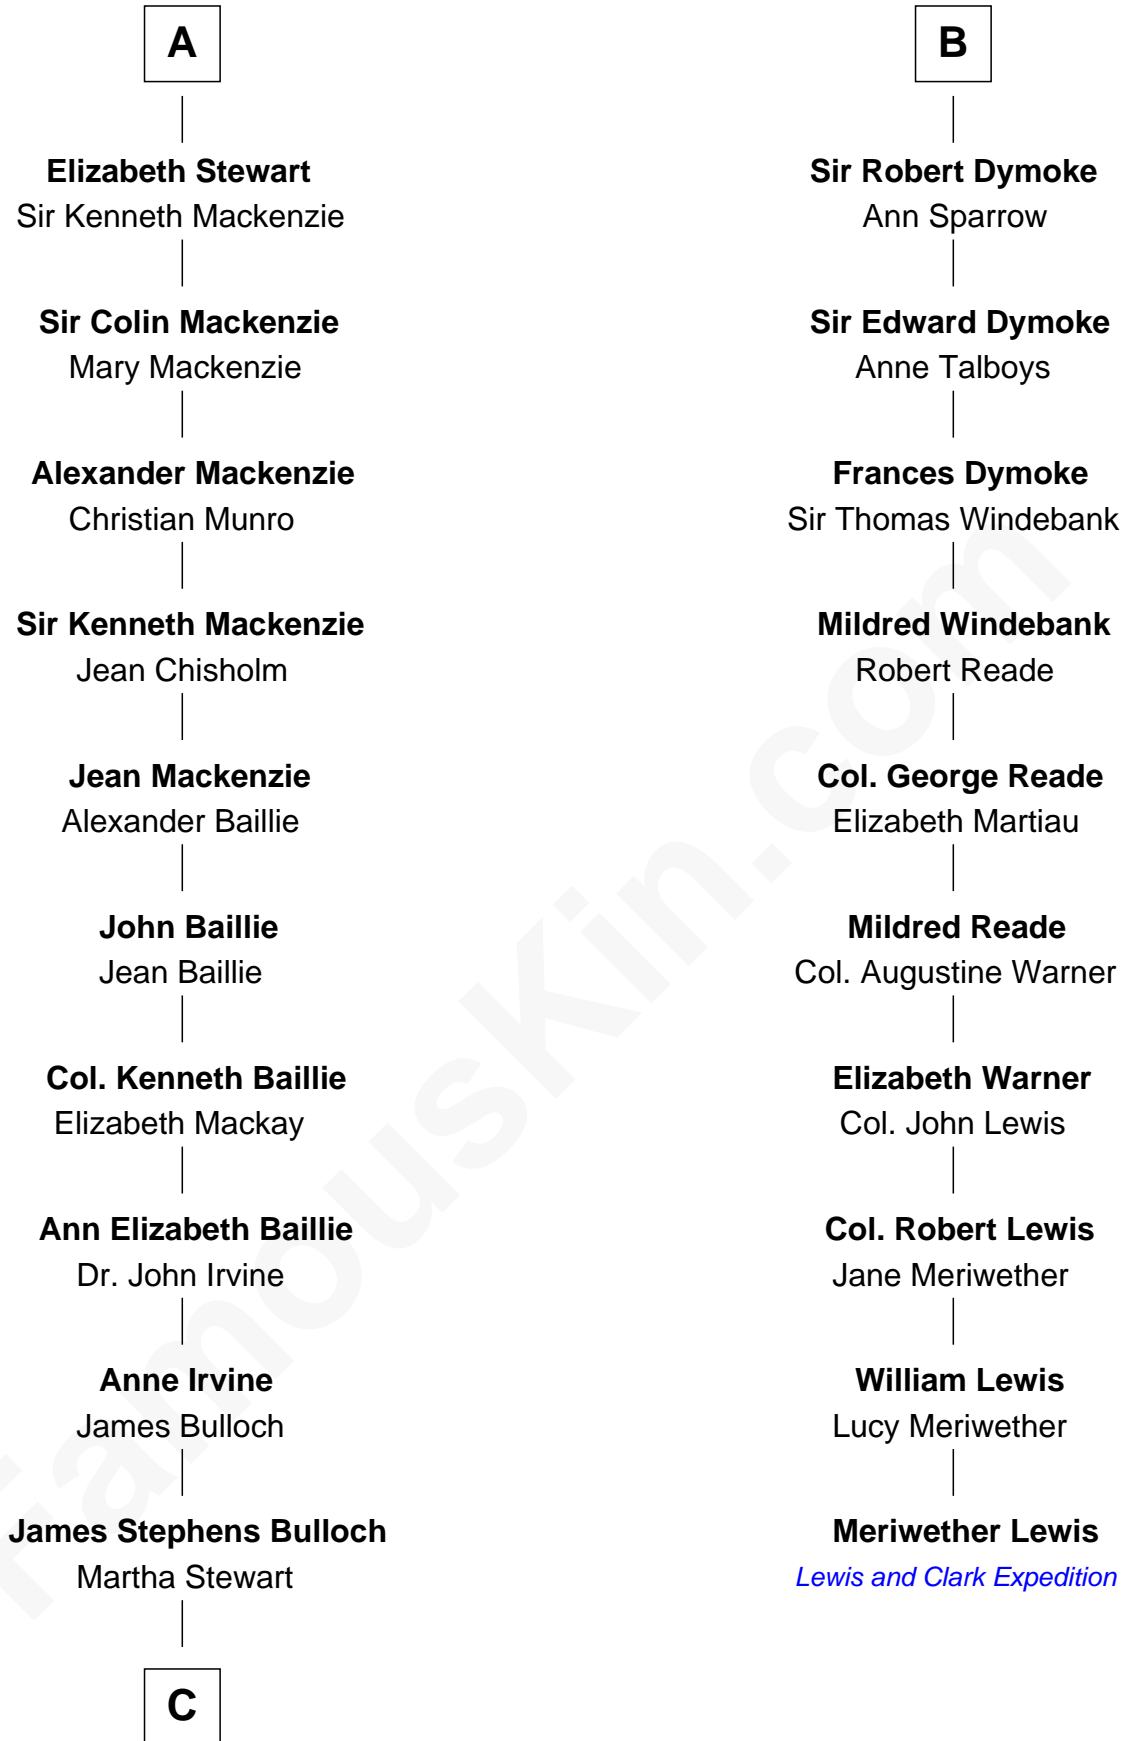

FamousKin.com
Relationship Chart of
Theodore Roosevelt
26th U.S. President

16th cousin 2 times removed of
Meriwether Lewis
Lewis and Clark Expedition

C

—
Martha Bulloch
Theodore Roosevelt

—
Theodore Roosevelt
26th U.S. President

FamousKin.com