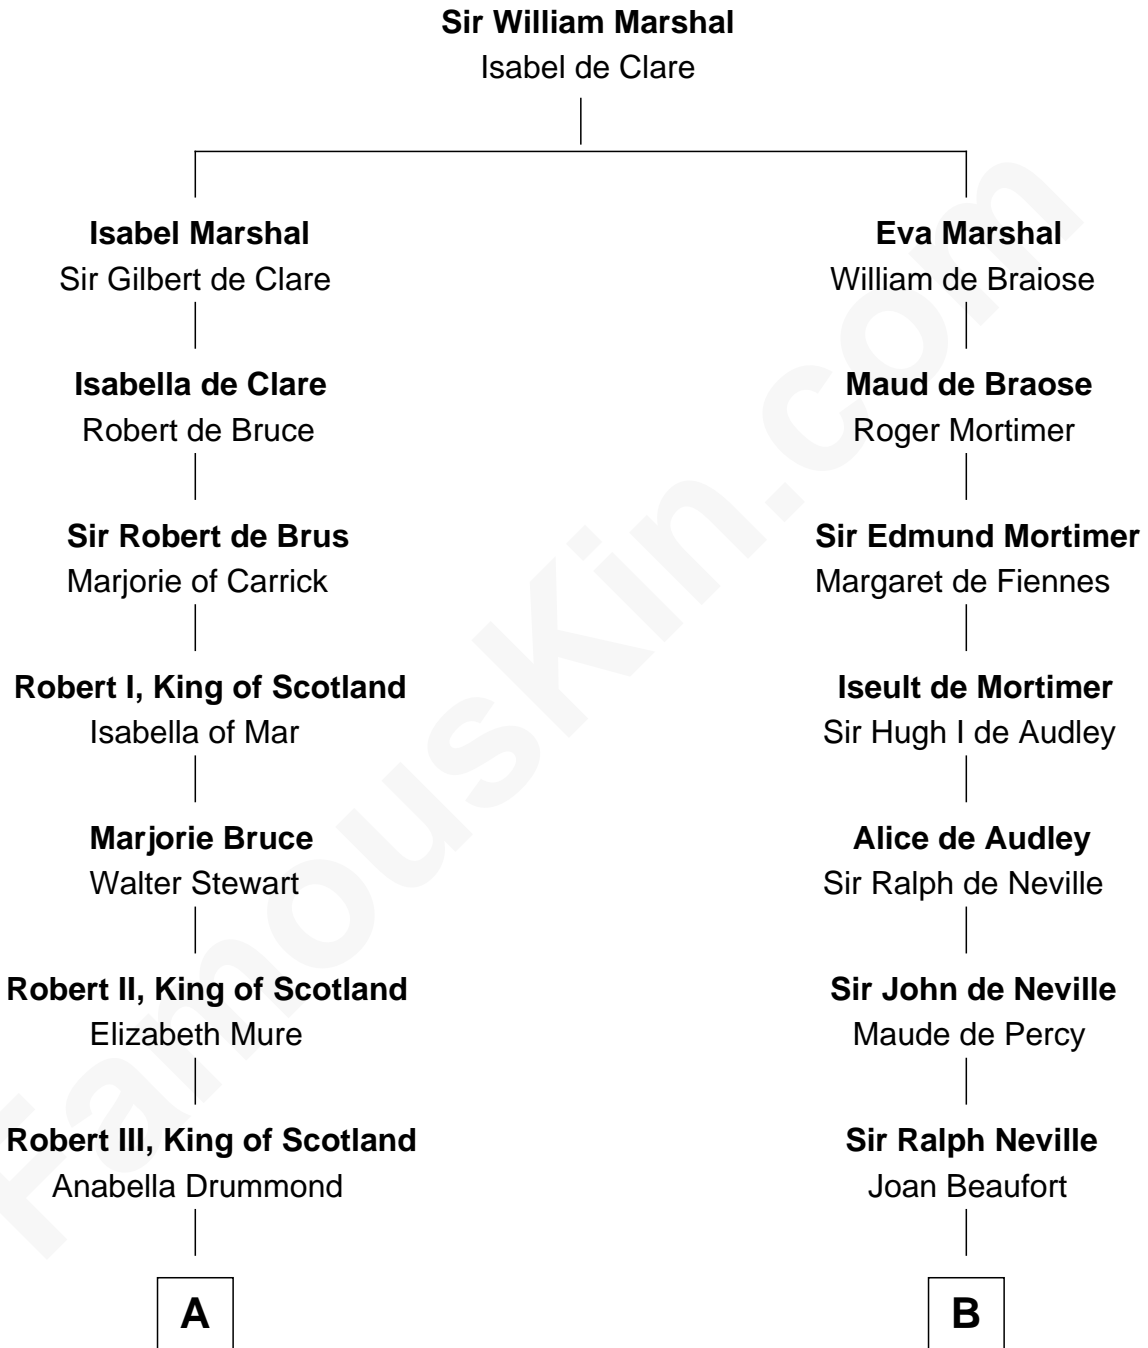

FamousKin.com
Relationship Chart of
Theodore Roosevelt
26th U.S. President

20th cousin 1 time removed of

Lytton Strachey
Author and Co-Founder of Bloomsbury Group

C

Dr. John Irvine
Ann Elizabeth Baillie

Anne Irvine
James Bulloch

James Stephens Bulloch
Martha Stewart

Martha Bulloch
Theodore Roosevelt

Theodore Roosevelt
26th U.S. President

D

Jane Kelsall
Sir Henry Strachey

Edward Strachey
Julia Woodburn Kirkpatrick

Sir Richard Strachey
Jane Maria Grant