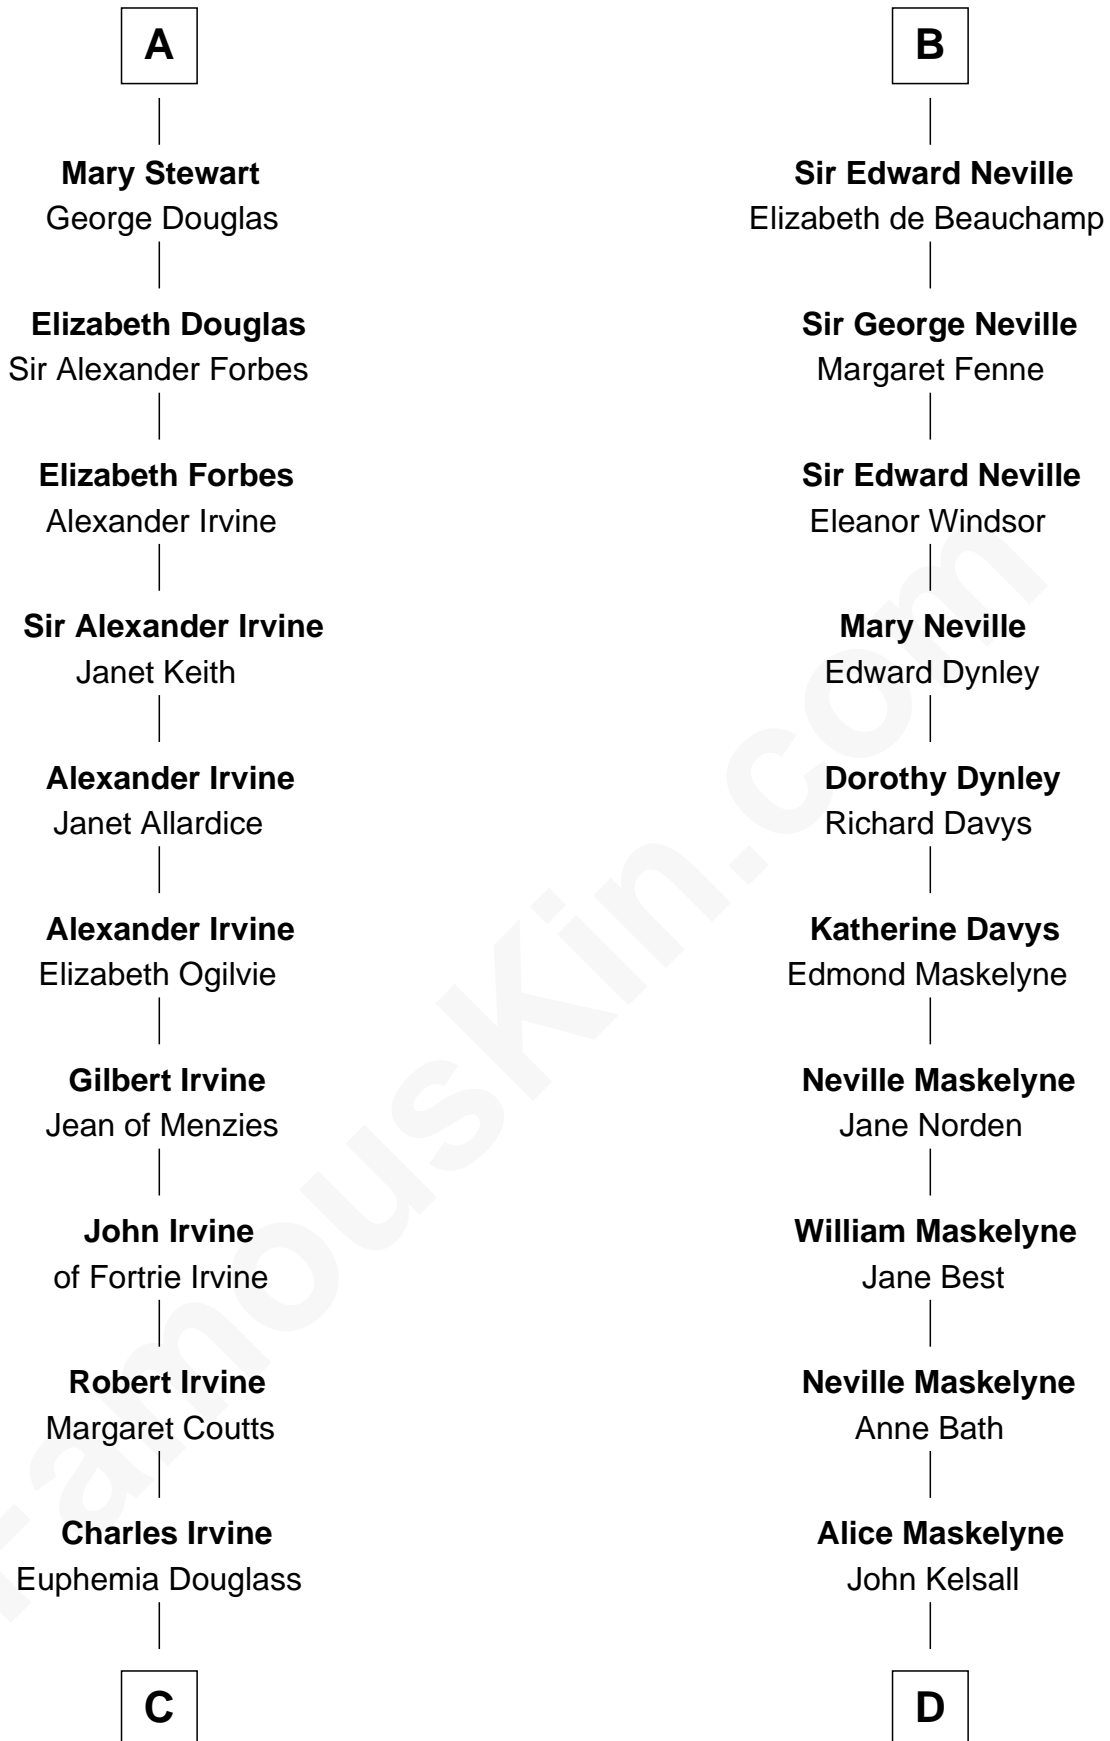

FamousKin.com
Relationship Chart of
Theodore Roosevelt
26th U.S. President

20th cousin 1 time removed of

Lytton Strachey
Author and Co-Founder of Bloomsbury Group

C

Dr. John Irvine
Ann Elizabeth Baillie

Anne Irvine
James Bulloch

James Stephens Bulloch
Martha Stewart

Martha Bulloch
Theodore Roosevelt

Theodore Roosevelt
26th U.S. President

D

Jane Kelsall
Sir Henry Strachey

Edward Strachey
Julia Woodburn Kirkpatrick

Sir Richard Strachey
Jane Maria Grant