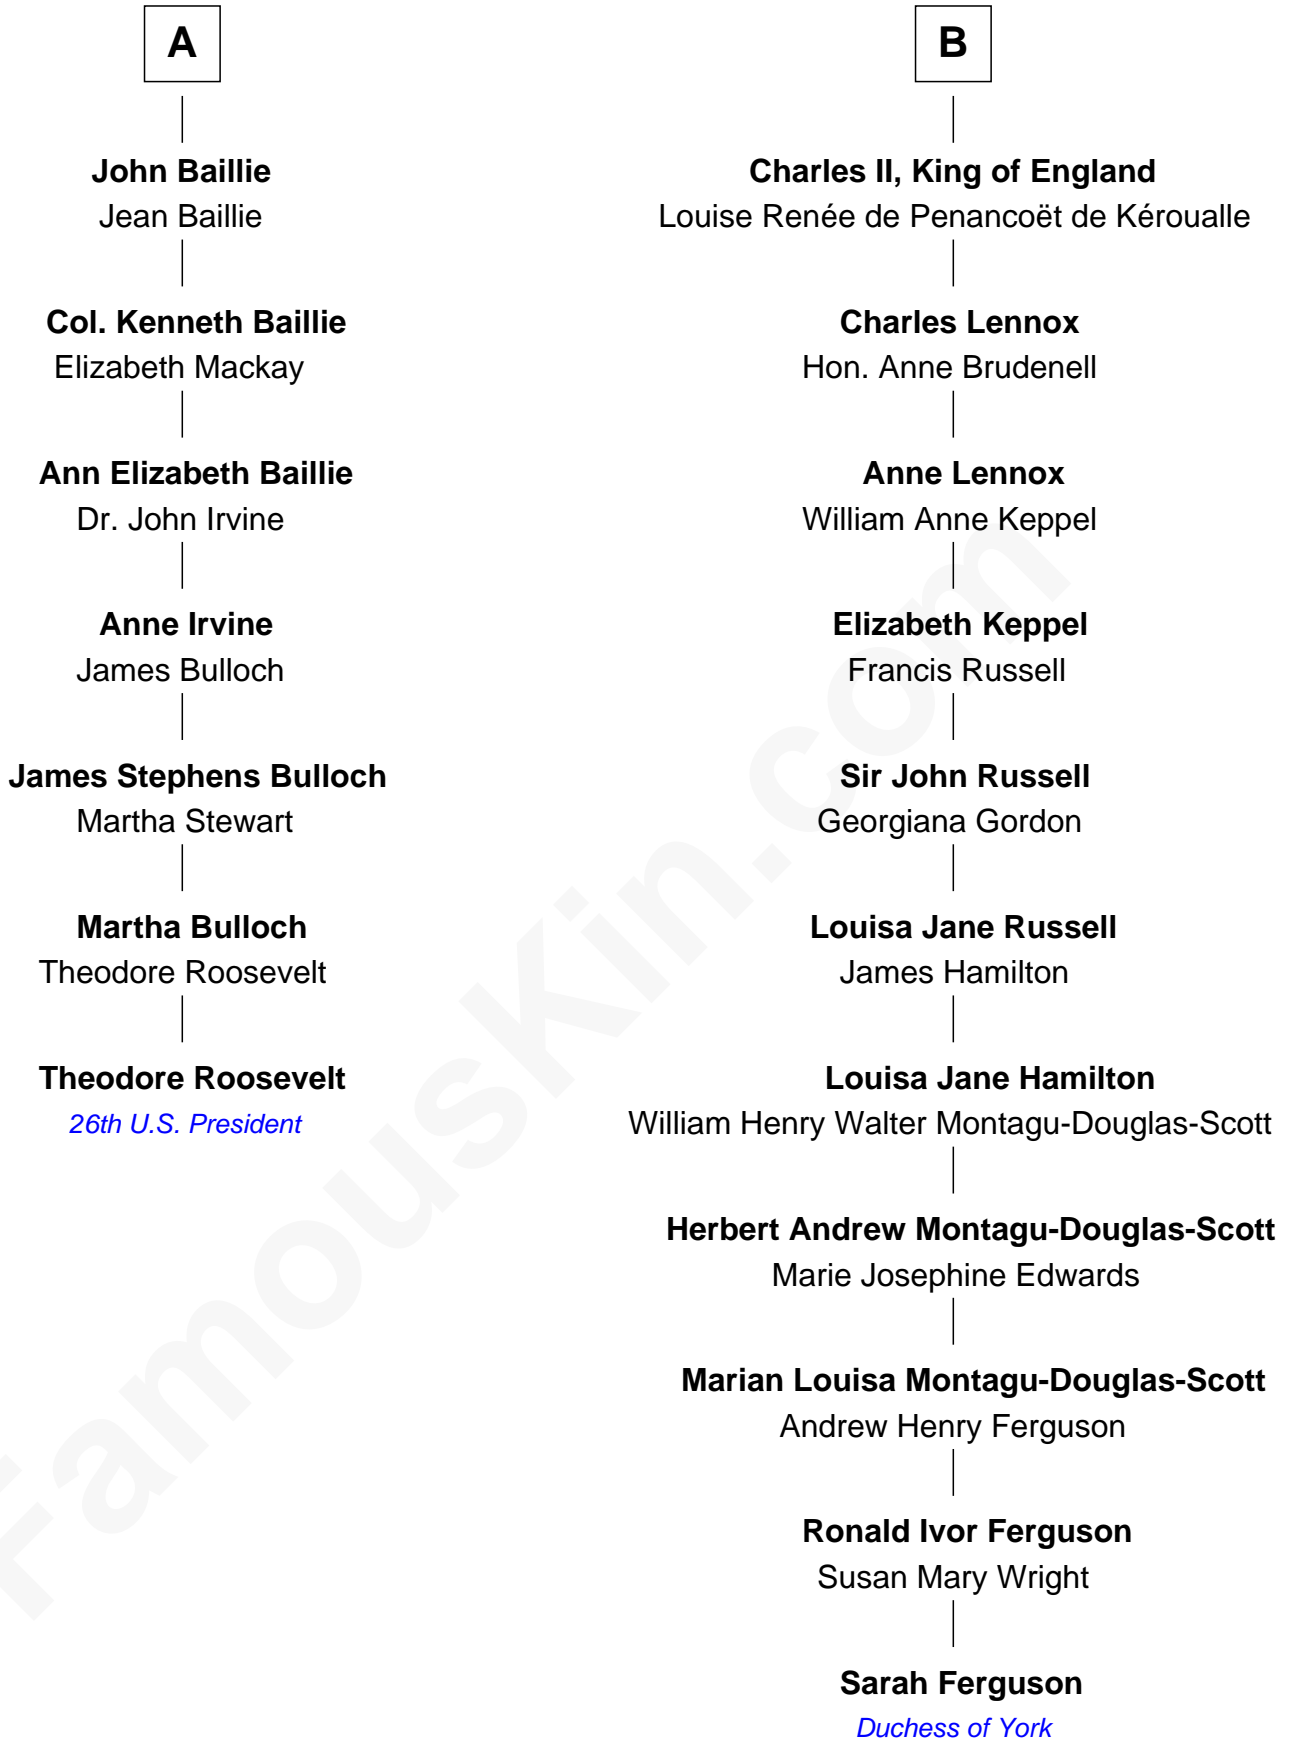

FamousKin.com
Relationship Chart of
Theodore Roosevelt
26th U.S. President

13th cousin 4 times removed of
Sarah Ferguson
Duchess of York

Sarah Ferguson photo by [Norbert Aepli](#) (CC BY 3.0)