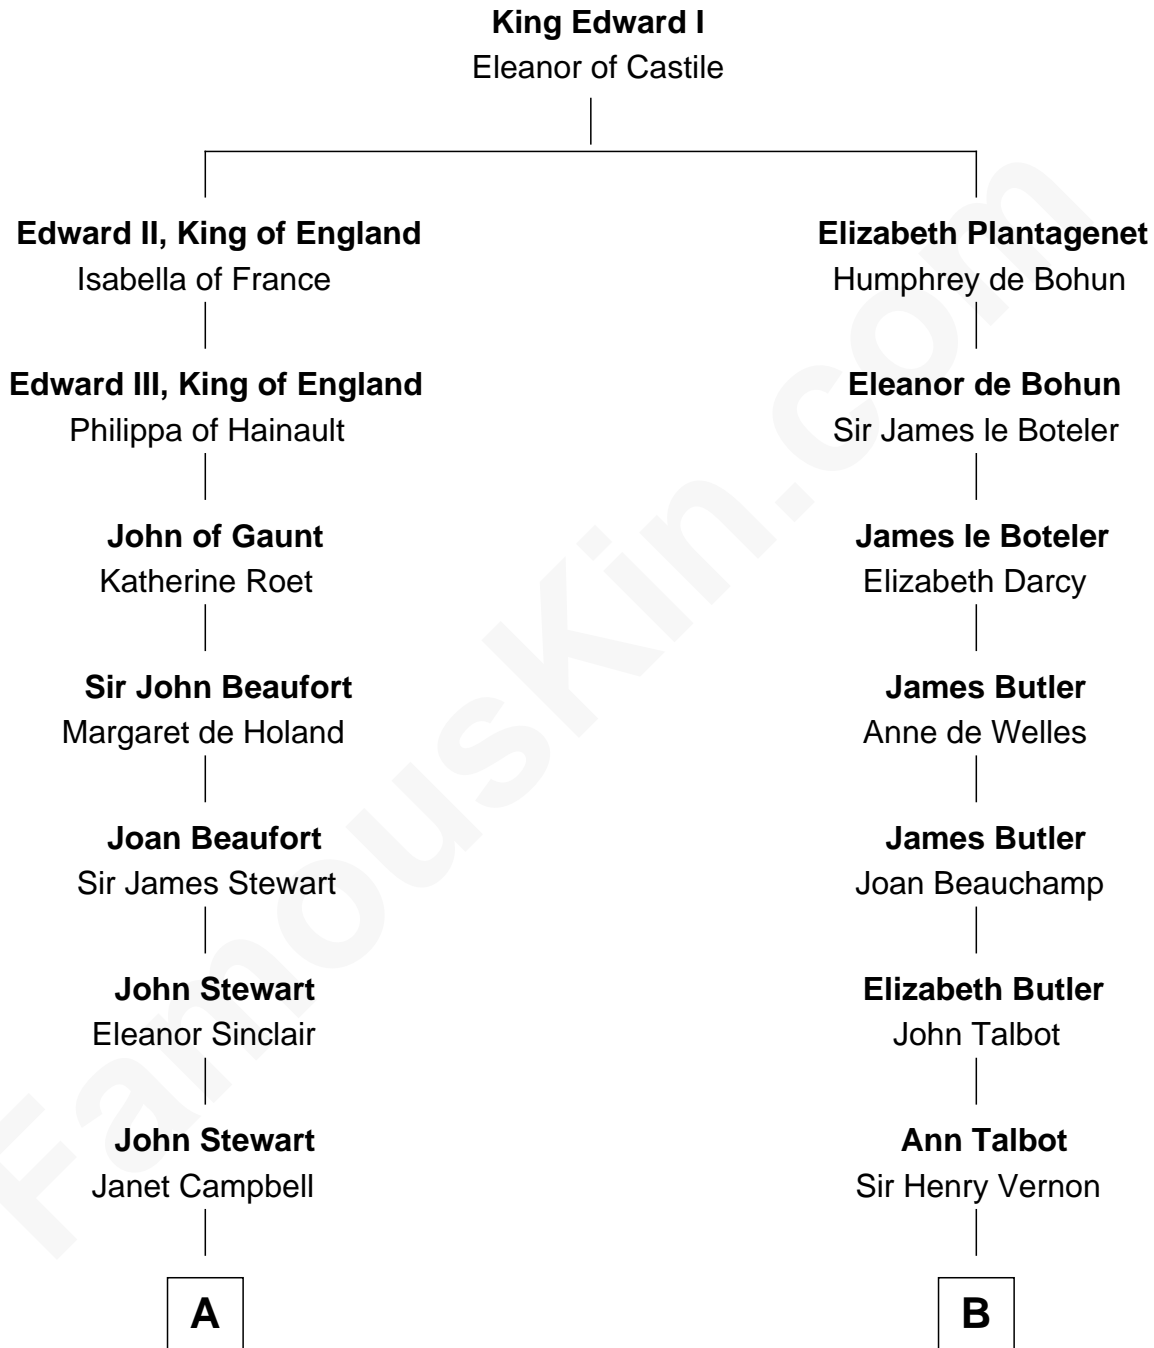

FamousKin.com
Relationship Chart of
Theodore Roosevelt
26th U.S. President

18th cousin 1 time removed of

Joan Fontaine
Movie Actress

C

Martha Bulloch
Theodore Roosevelt

Theodore Roosevelt
26th U.S. President

D

Margaret Letitia Molesworth
Charles Richard De Havilland

Walter Augustus De Havilland
Lillian Augusta Ruse

Joan Fontaine
Movie Actress

FamousKin.com