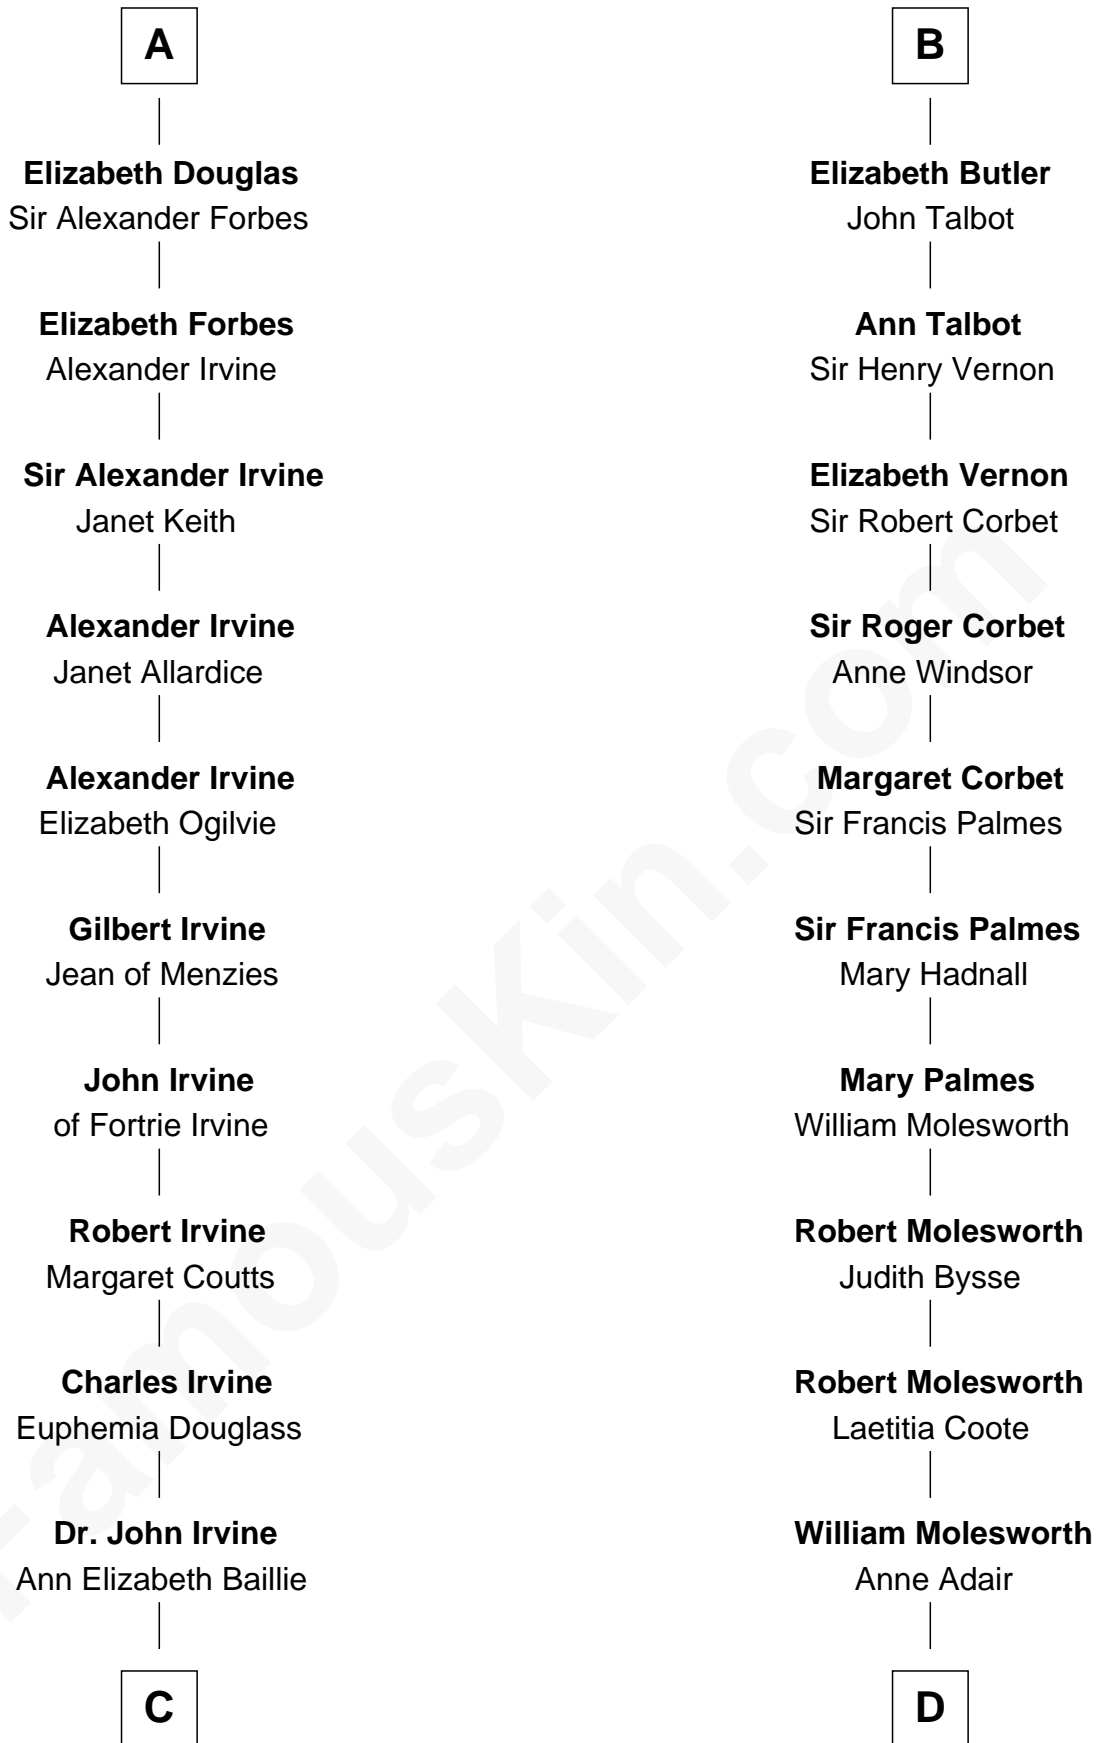

FamousKin.com
Relationship Chart of
Theodore Roosevelt
26th U.S. President

20th cousin 1 time removed of

Joan Fontaine
Movie Actress

Gilbert de Clare
 Isabel Marshal

C

Anne Irvine
James Bulloch

James Stephens Bulloch
Martha Stewart

Martha Bulloch
Theodore Roosevelt

Theodore Roosevelt
26th U.S. President

D

Richard Molesworth
Catherine Cobb

John Molesworth
Louise Tomkyns

Margaret Letitia Molesworth
Charles Richard De Havilland

Walter Augustus De Havilland
Lillian Augusta Ruse