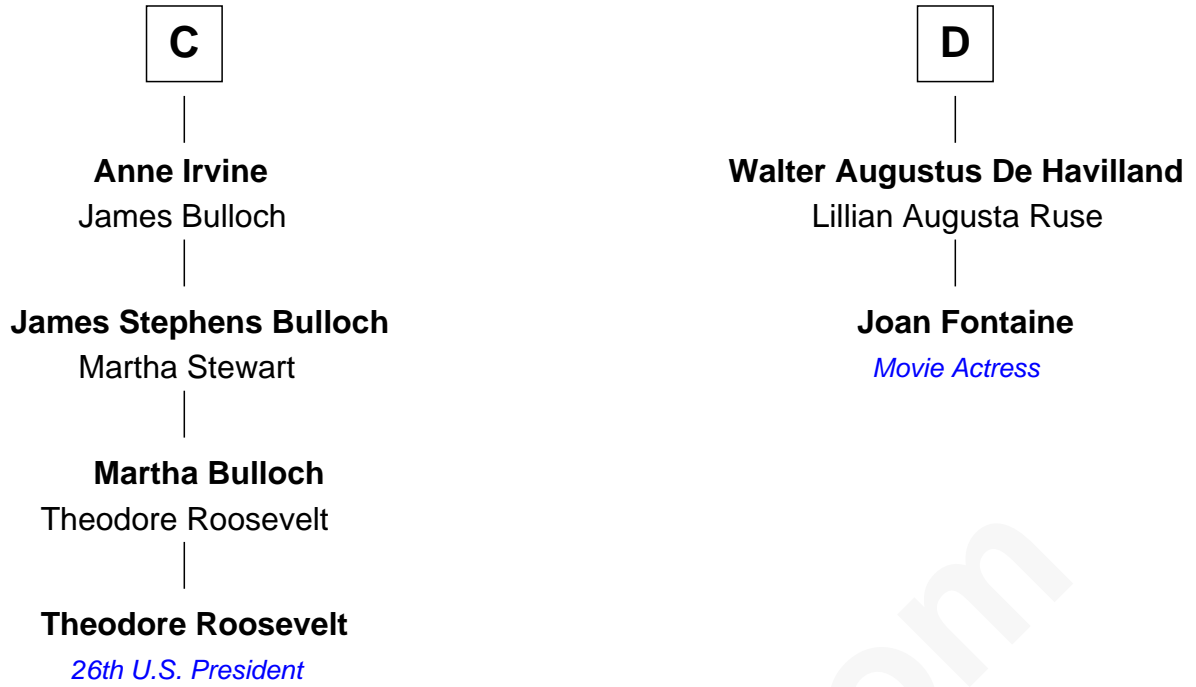

FamousKin.com
Relationship Chart of
Theodore Roosevelt
26th U.S. President

18th cousin 2 times removed of

Joan Fontaine
Movie Actress

Sir Richard de Burgh
 Margaret - - - - -

Elizabeth de Burgh
 Robert I, King of Scotland

Matilda Bruce
 Thomas Isaac

Joan Isaac
 John de Ergadia

Isabel de Ergadia
 Sir John Stewart

Sir Robert Stewart
 Joan Stewart

John Stewart
 Fingula of the Isles

Isabel Stewart
 Colin Campbell

A

Joan de Burgh
 Sir John Darcy

Elizabeth Darcy
 James le Boteler

James Butler
 Anne de Welles

James Butler
 Joan Beauchamp

Elizabeth Butler
 John Talbot

Ann Talbot
 Sir Henry Vernon

Elizabeth Vernon
 Sir Robert Corbet

B

FamousKin.com