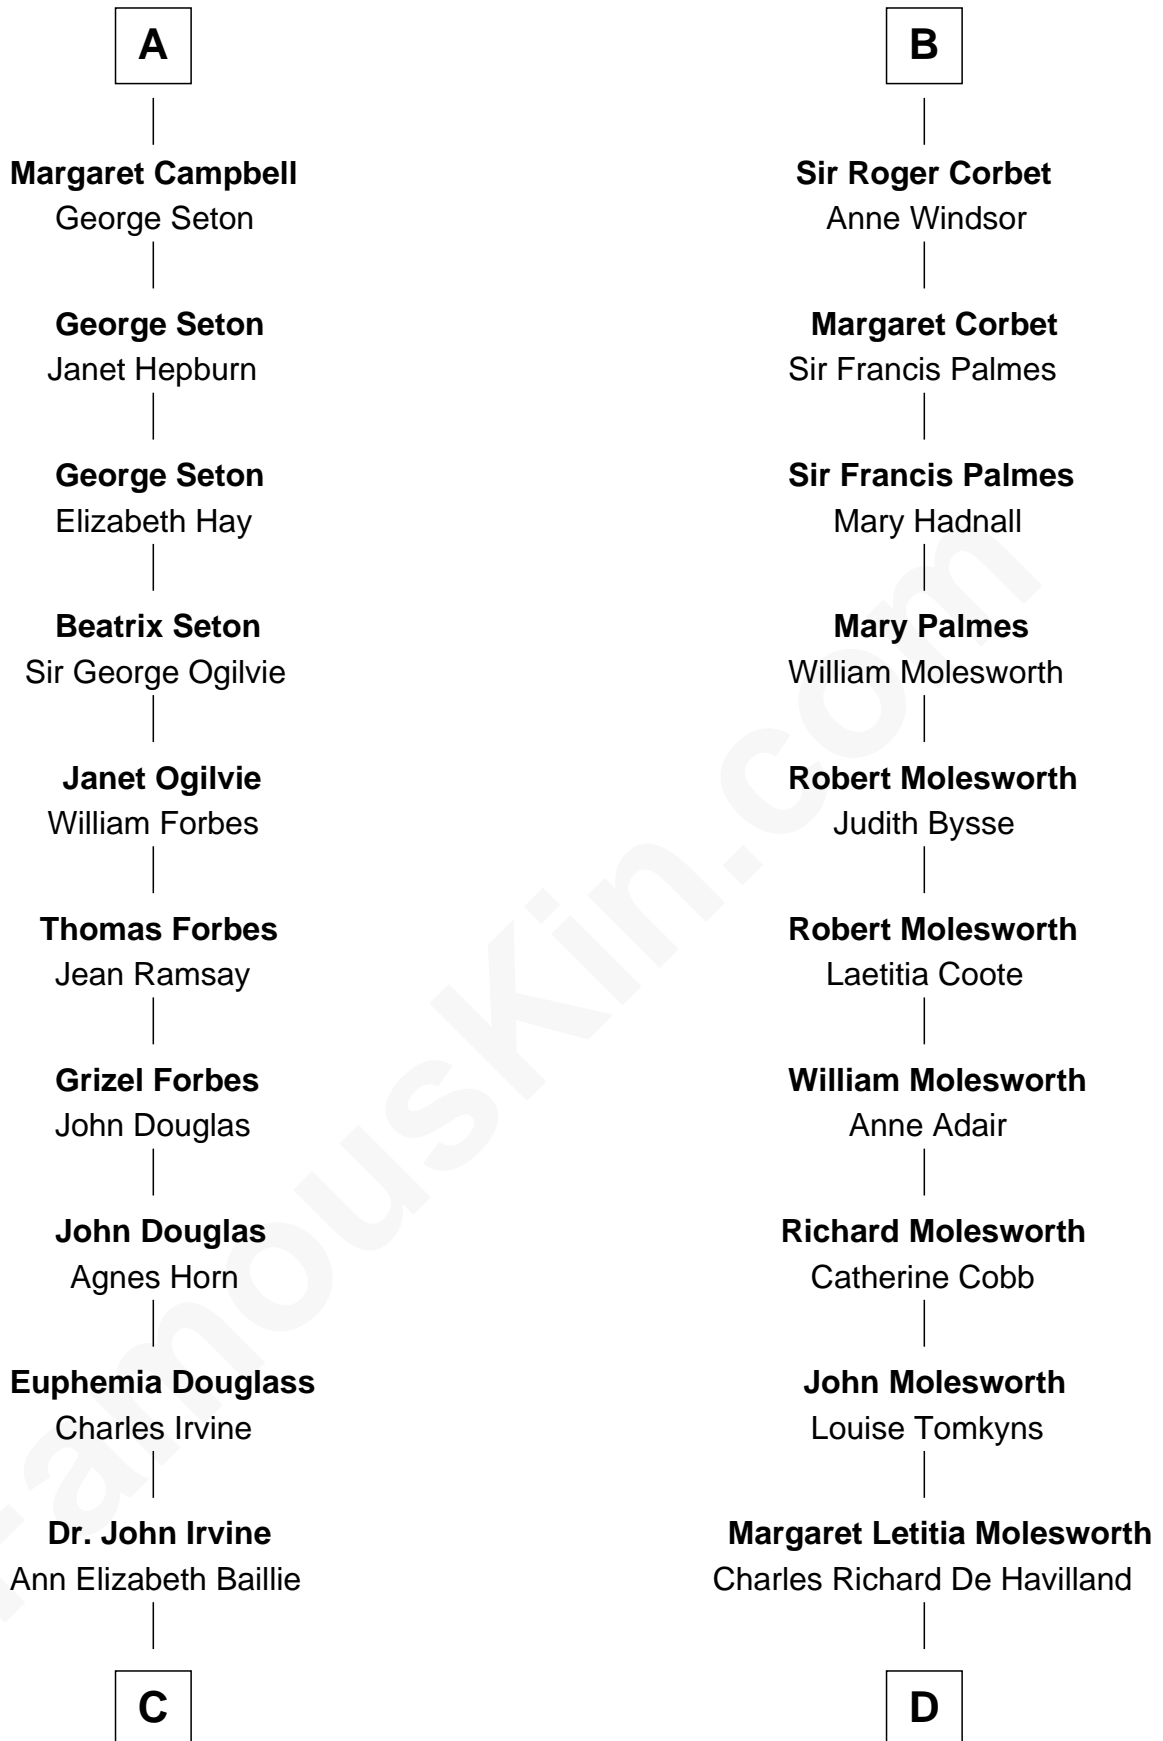

FamousKin.com
Relationship Chart of
Theodore Roosevelt
26th U.S. President

18th cousin 2 times removed of

Joan Fontaine
Movie Actress

Sir Richard de Burgh
 Margaret - - - - -

Elizabeth de Burgh
 Robert I, King of Scotland

Matilda Bruce
 Thomas Isaac

Joan Isaac
 John de Ergadia

Isabel de Ergadia
 Sir John Stewart

Sir Robert Stewart
 Joan Stewart

John Stewart
 Fingula of the Isles

Isabel Stewart
 Colin Campbell

A

Joan de Burgh
 Sir John Darcy

Elizabeth Darcy
 James le Boteler

James Butler
 Anne de Welles

James Butler
 Joan Beauchamp

Elizabeth Butler
 John Talbot

Ann Talbot
 Sir Henry Vernon

Elizabeth Vernon
 Sir Robert Corbet

B

FamousKin.com