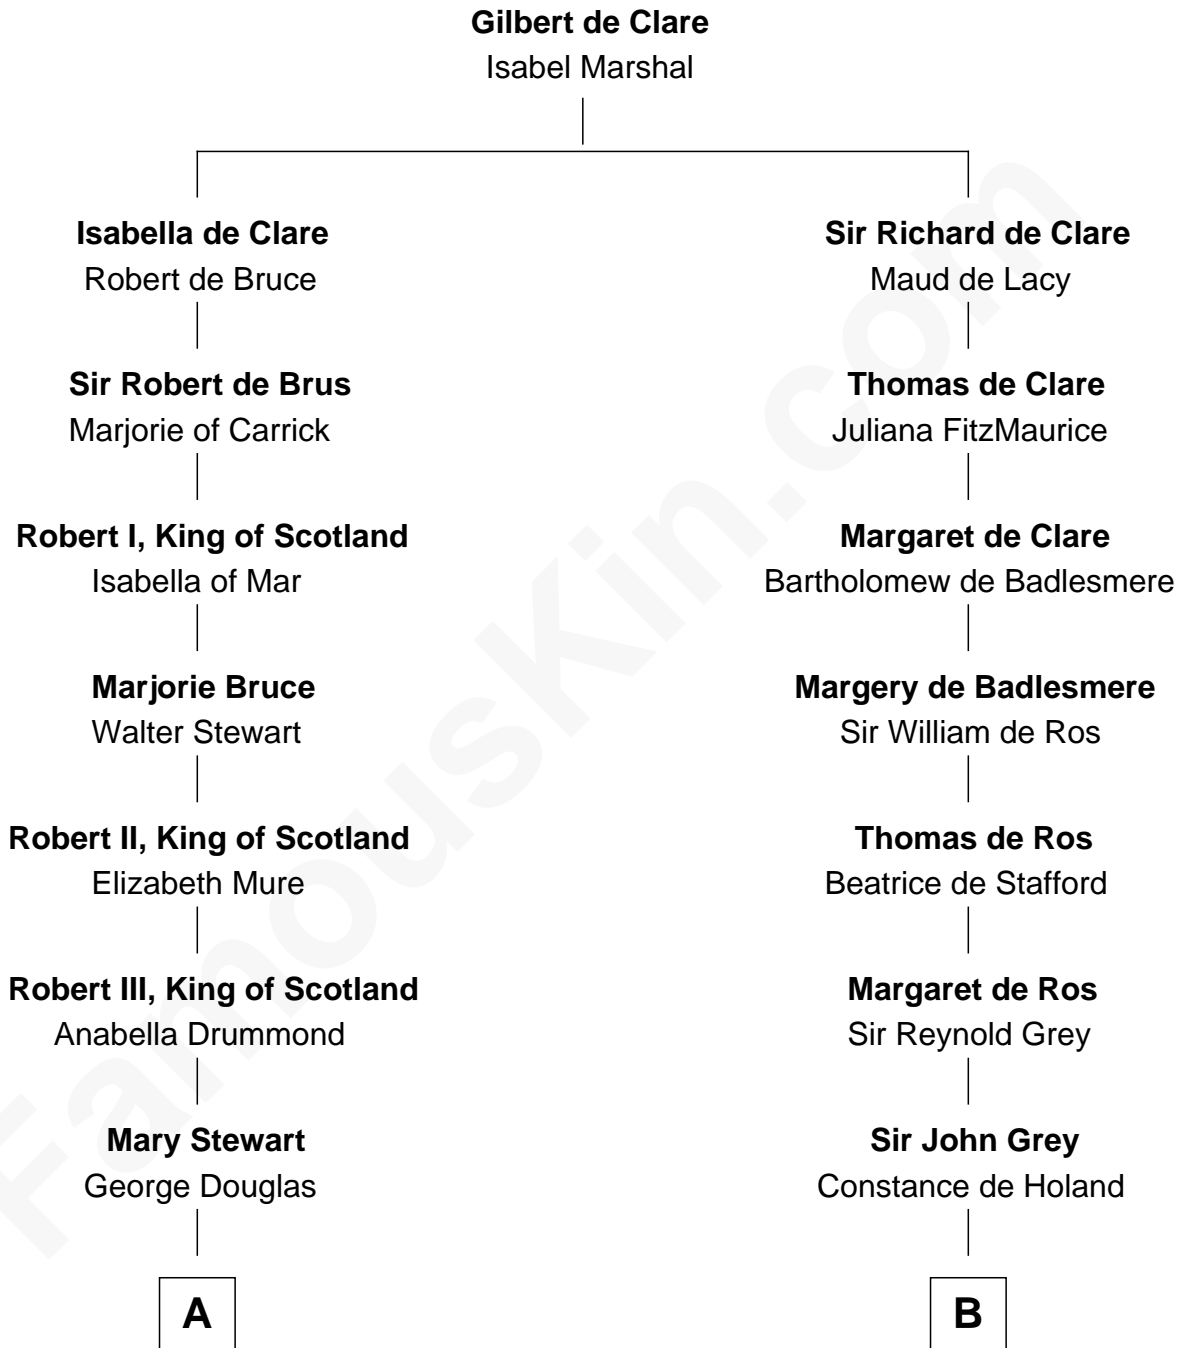

FamousKin.com
Relationship Chart of
Theodore Roosevelt
26th U.S. President

16th cousin 4 times removed of
George Clinton
4th U.S. Vice President

C

—
Anne Irvine
James Bulloch

—
James Stephens Bulloch
Martha Stewart

—
Martha Bulloch
Theodore Roosevelt

—
Theodore Roosevelt
26th U.S. President

FamousKin.com