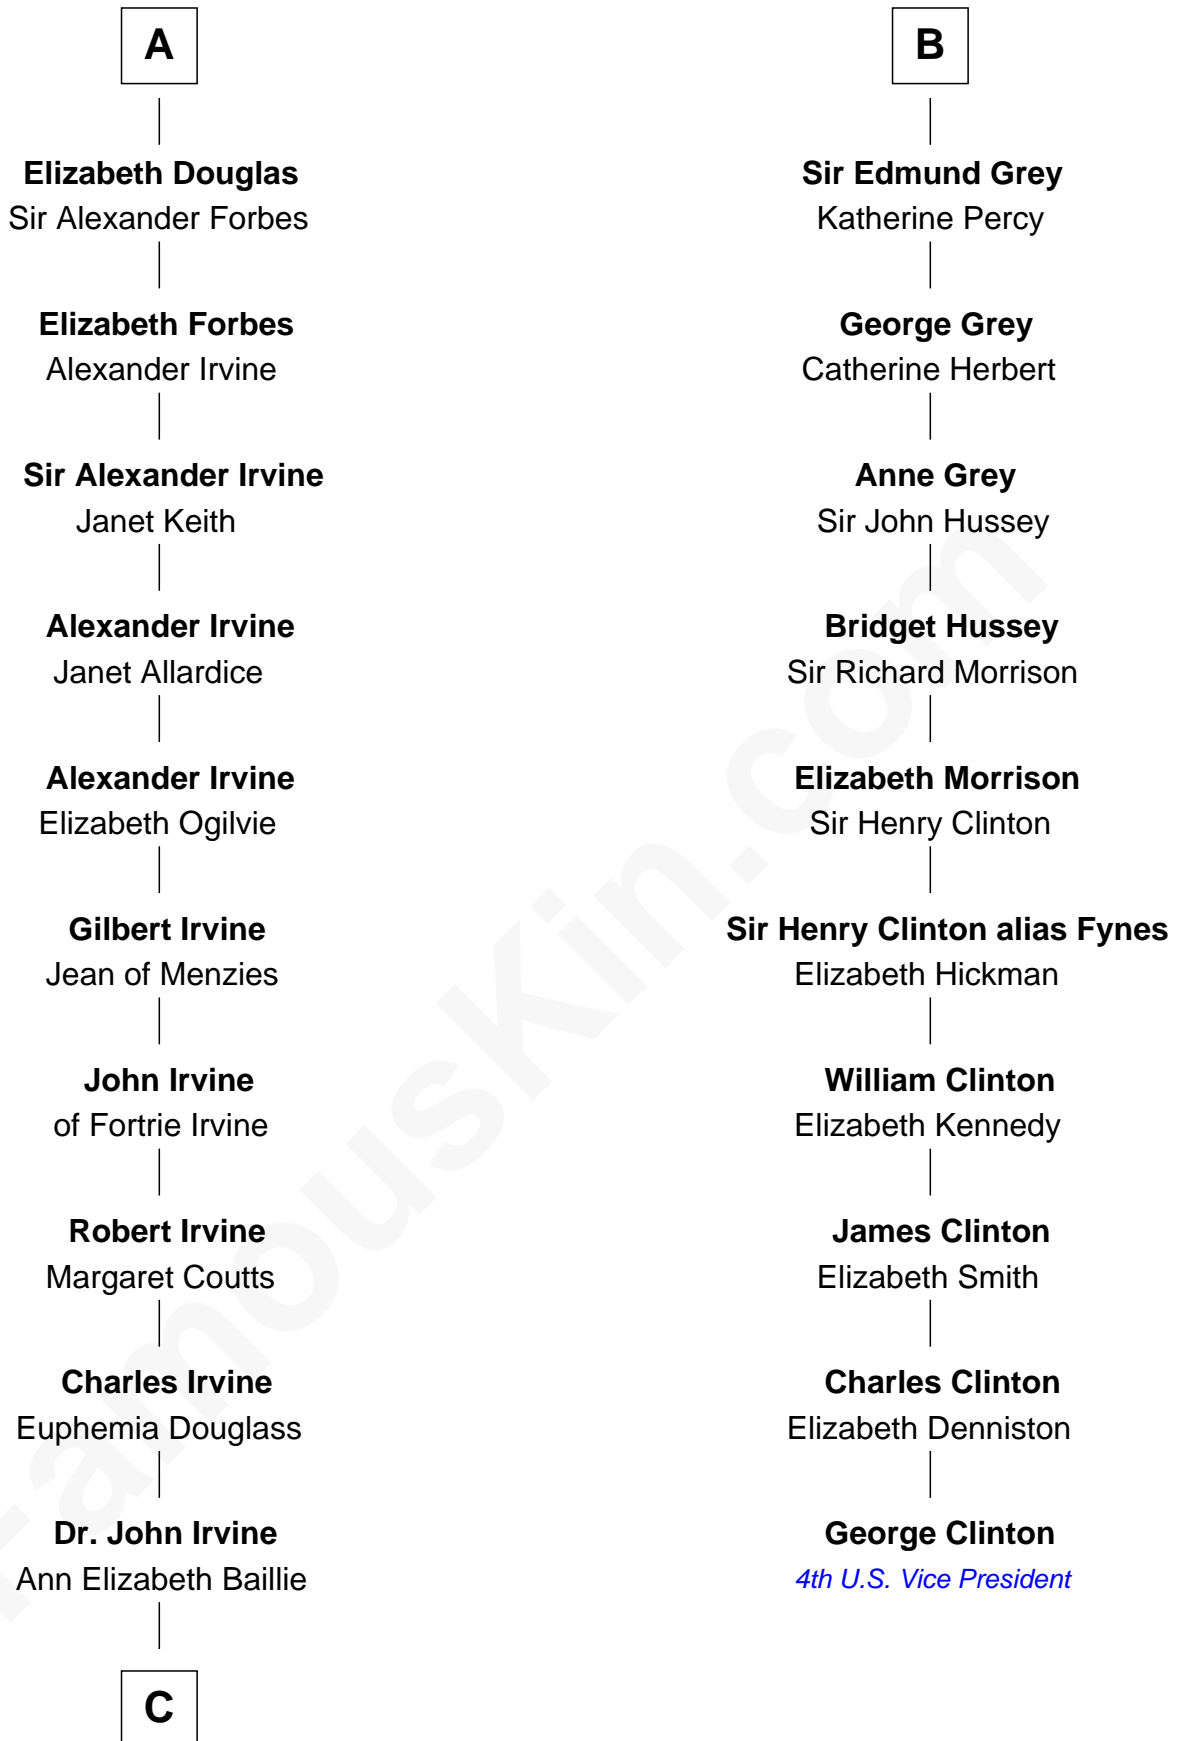

FamousKin.com
Relationship Chart of
Theodore Roosevelt
26th U.S. President

16th cousin 4 times removed of
George Clinton
4th U.S. Vice President

C

—
Anne Irvine
James Bulloch

—
James Stephens Bulloch
Martha Stewart

—
Martha Bulloch
Theodore Roosevelt

—
Theodore Roosevelt
26th U.S. President

FamousKin.com