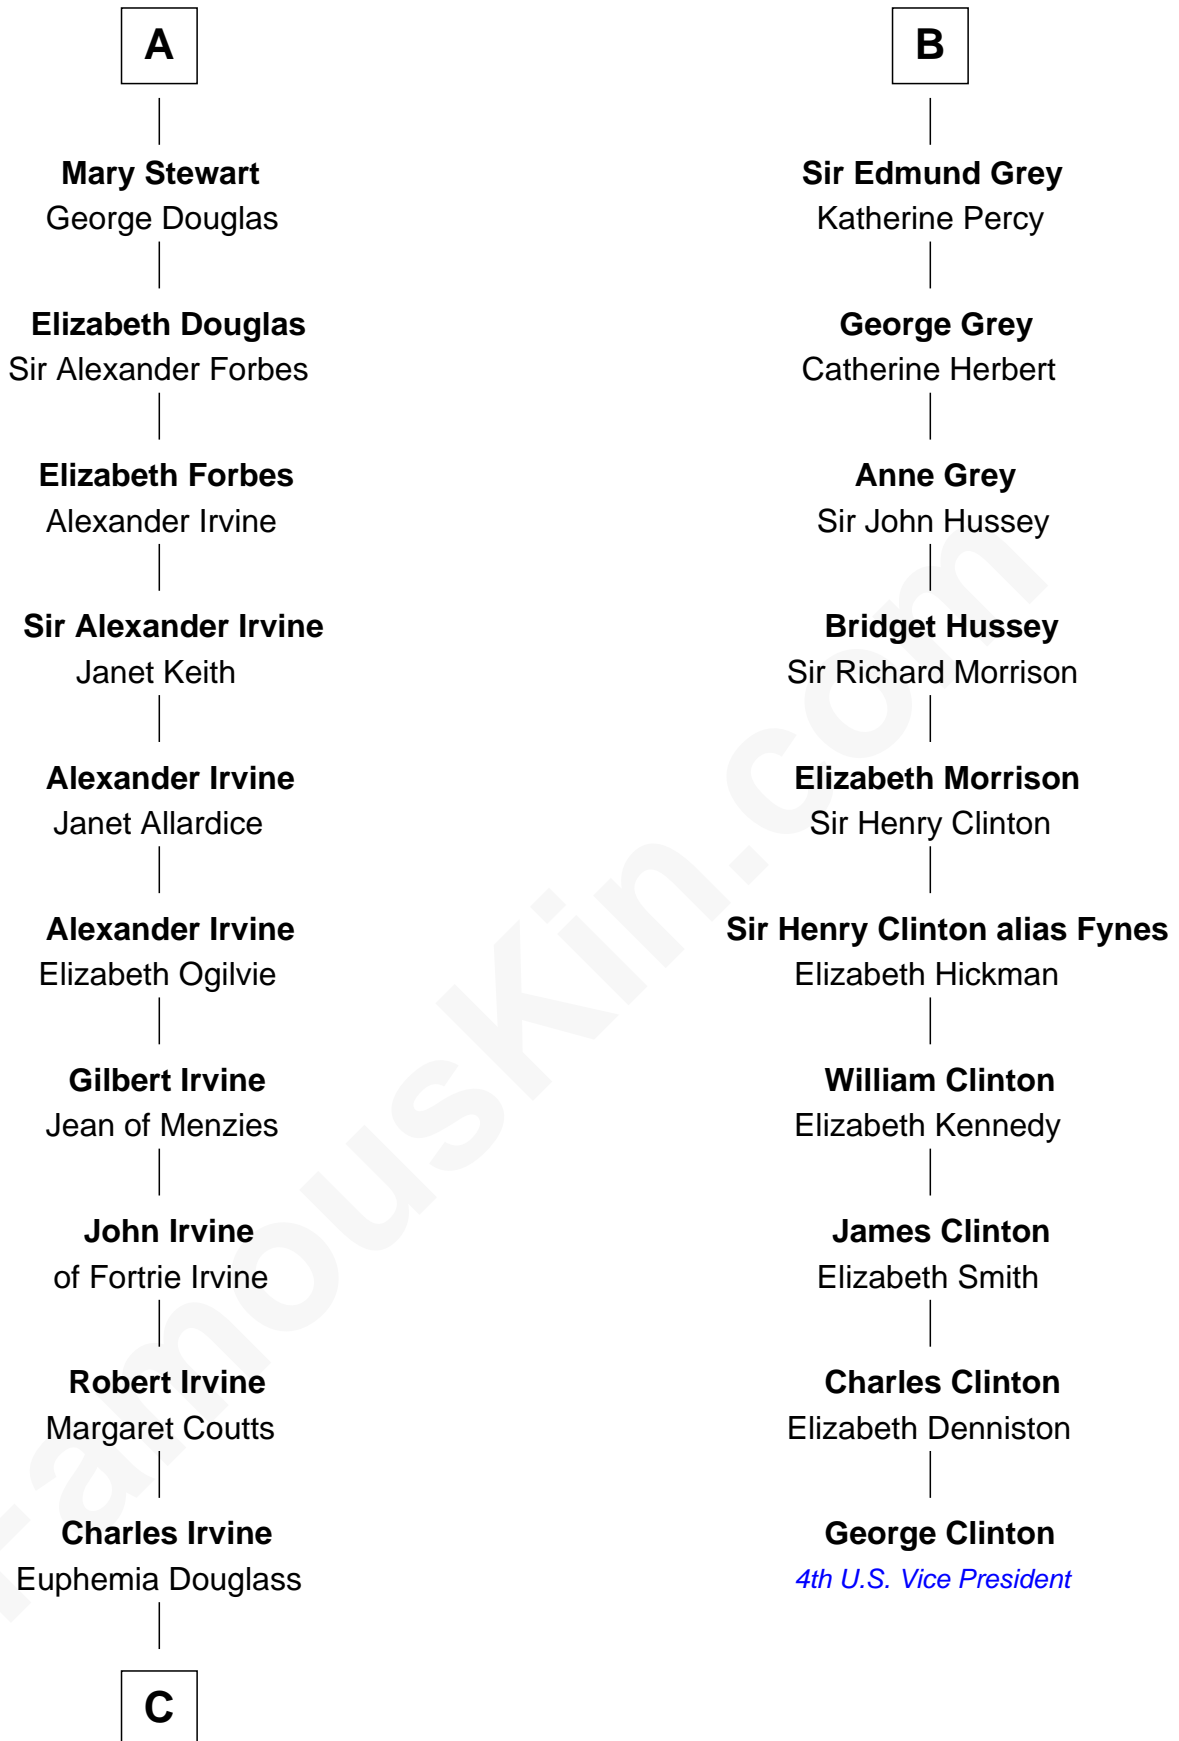

FamousKin.com
Relationship Chart of
Theodore Roosevelt
26th U.S. President

16th cousin 5 times removed of
George Clinton
4th U.S. Vice President

David of Huntingdon
 Maud of Chester

C

—
Dr. John Irvine
Ann Elizabeth Baillie

—
Anne Irvine
James Bulloch

—
James Stephens Bulloch
Martha Stewart

—
Martha Bulloch
Theodore Roosevelt

—
Theodore Roosevelt
26th U.S. President

FamousKin.com