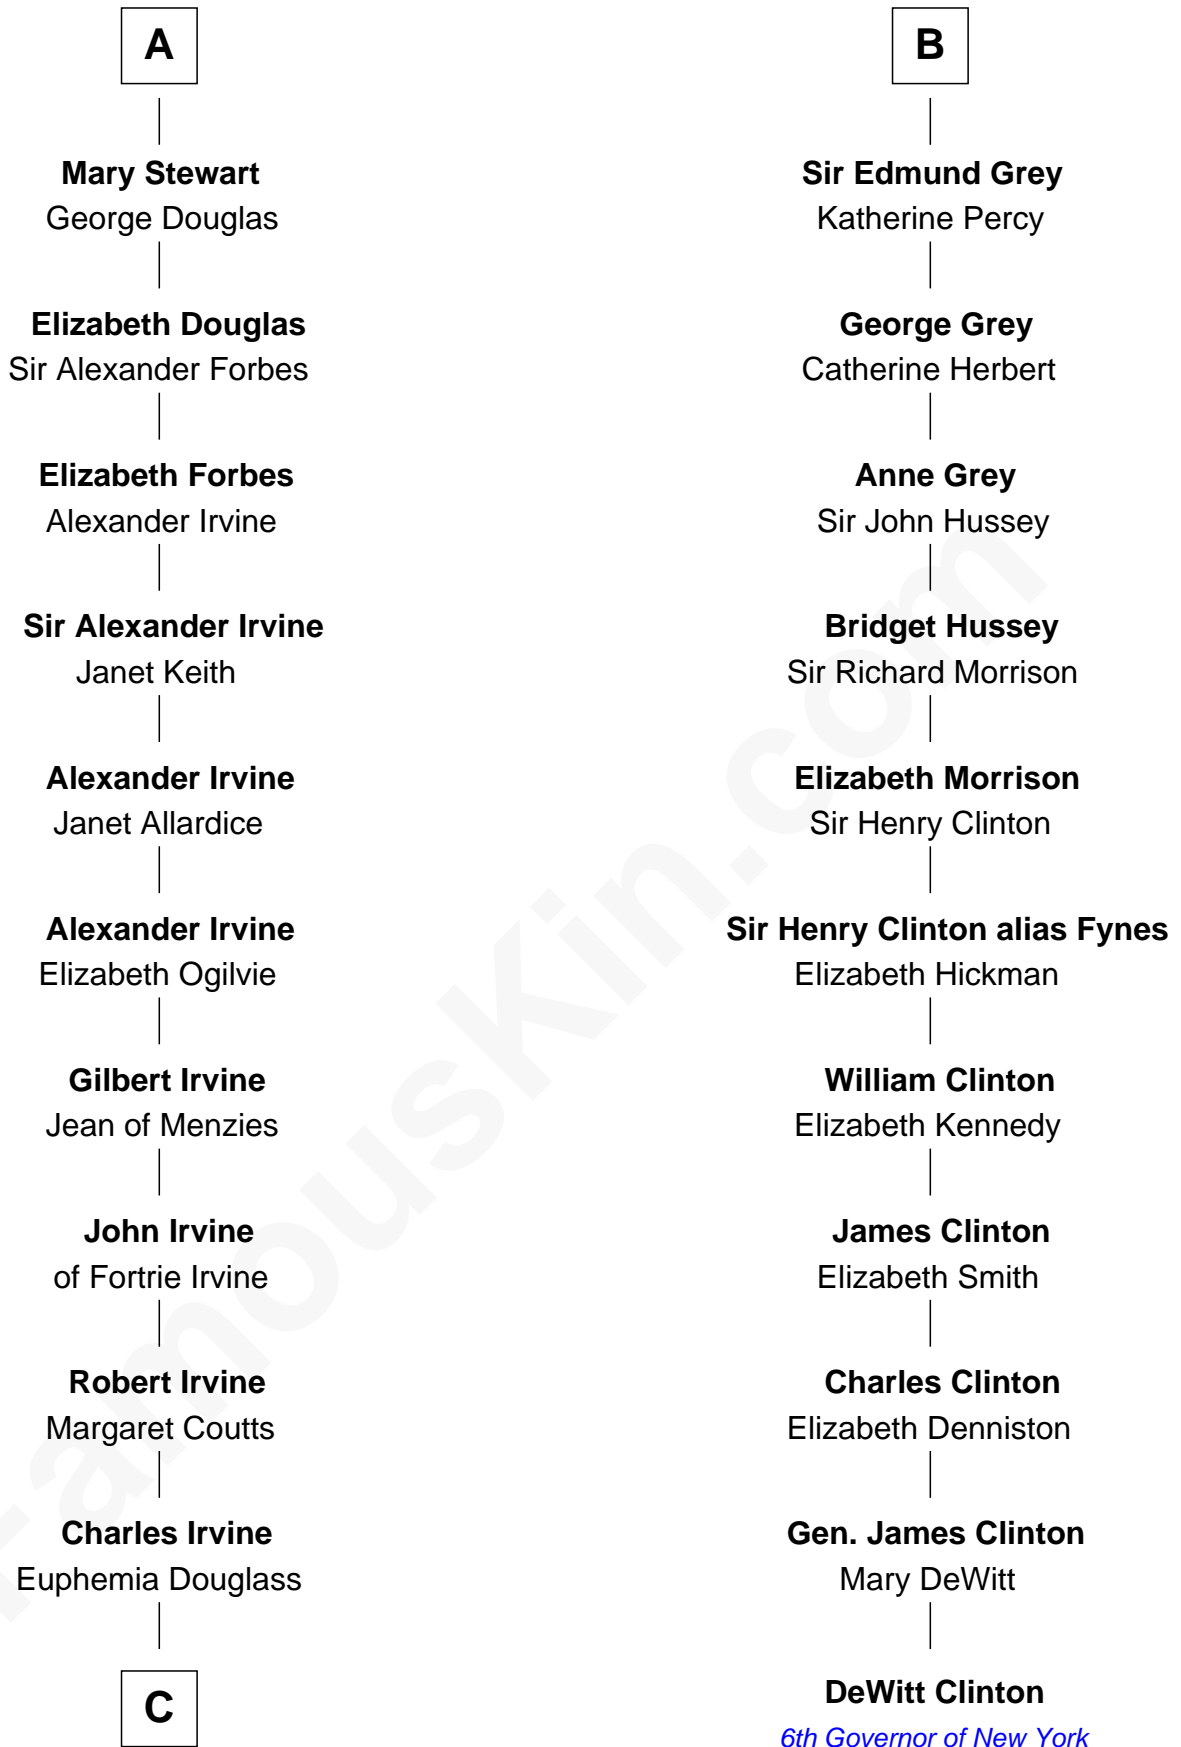

**FamousKin.com**  
**Relationship Chart of**  
**Theodore Roosevelt**  
*26th U.S. President*

**17th cousin 4 times removed of**  
**DeWitt Clinton**  
*6th Governor of New York*

**David of Huntingdon**  
 Maud of Chester

**C**

—  
**Dr. John Irvine**  
Ann Elizabeth Baillie

—  
**Anne Irvine**  
James Bulloch

—  
**James Stephens Bulloch**  
Martha Stewart

—  
**Martha Bulloch**  
Theodore Roosevelt

—  
**Theodore Roosevelt**  
*26th U.S. President*