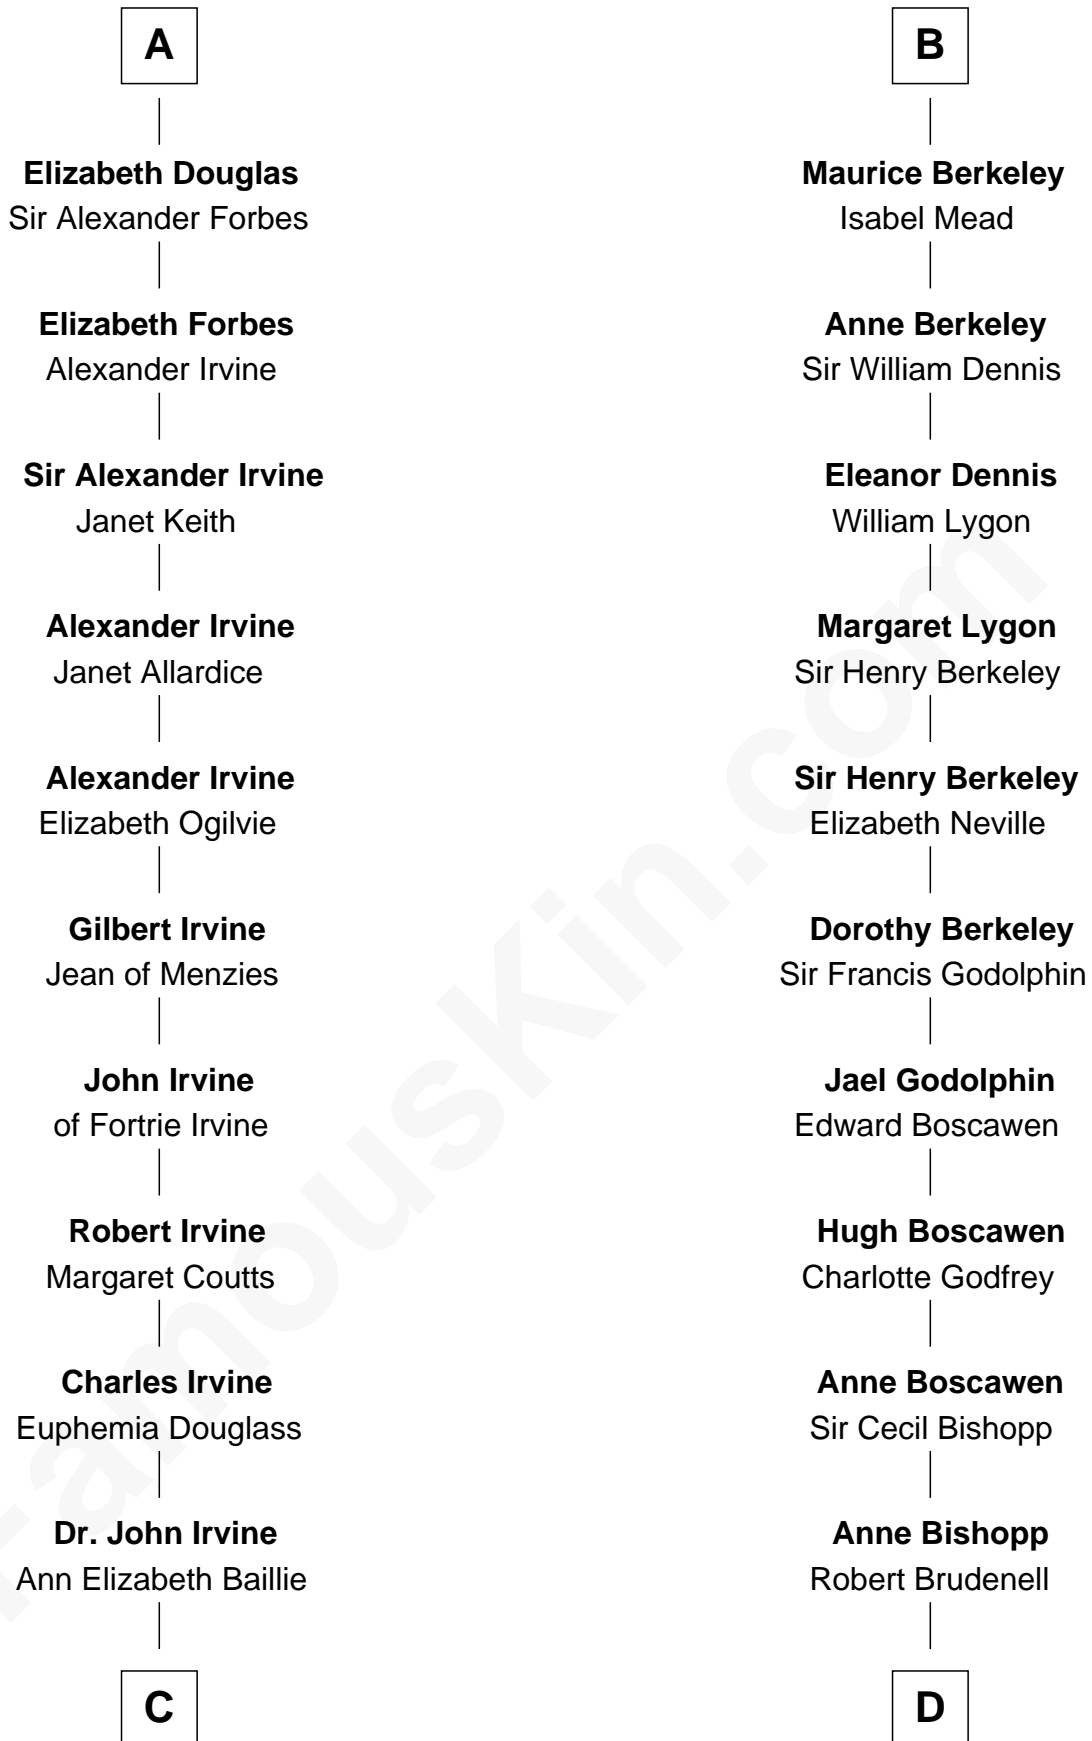

FamousKin.com
Relationship Chart of
Theodore Roosevelt
26th U.S. President

18th cousin 2 times removed of
Lt. Gen. James Brudenell
Leader of the "Charge of the Light Brigade"

C

Anne Irvine
James Bulloch

James Stephens Bulloch
Martha Stewart

Martha Bulloch
Theodore Roosevelt

Theodore Roosevelt
26th U.S. President

D

Robert Brudenell
Penelope Anne Cooke

Lt. Gen. James Brudenell
Charge of the Light Brigade Leader

FamousKin.com