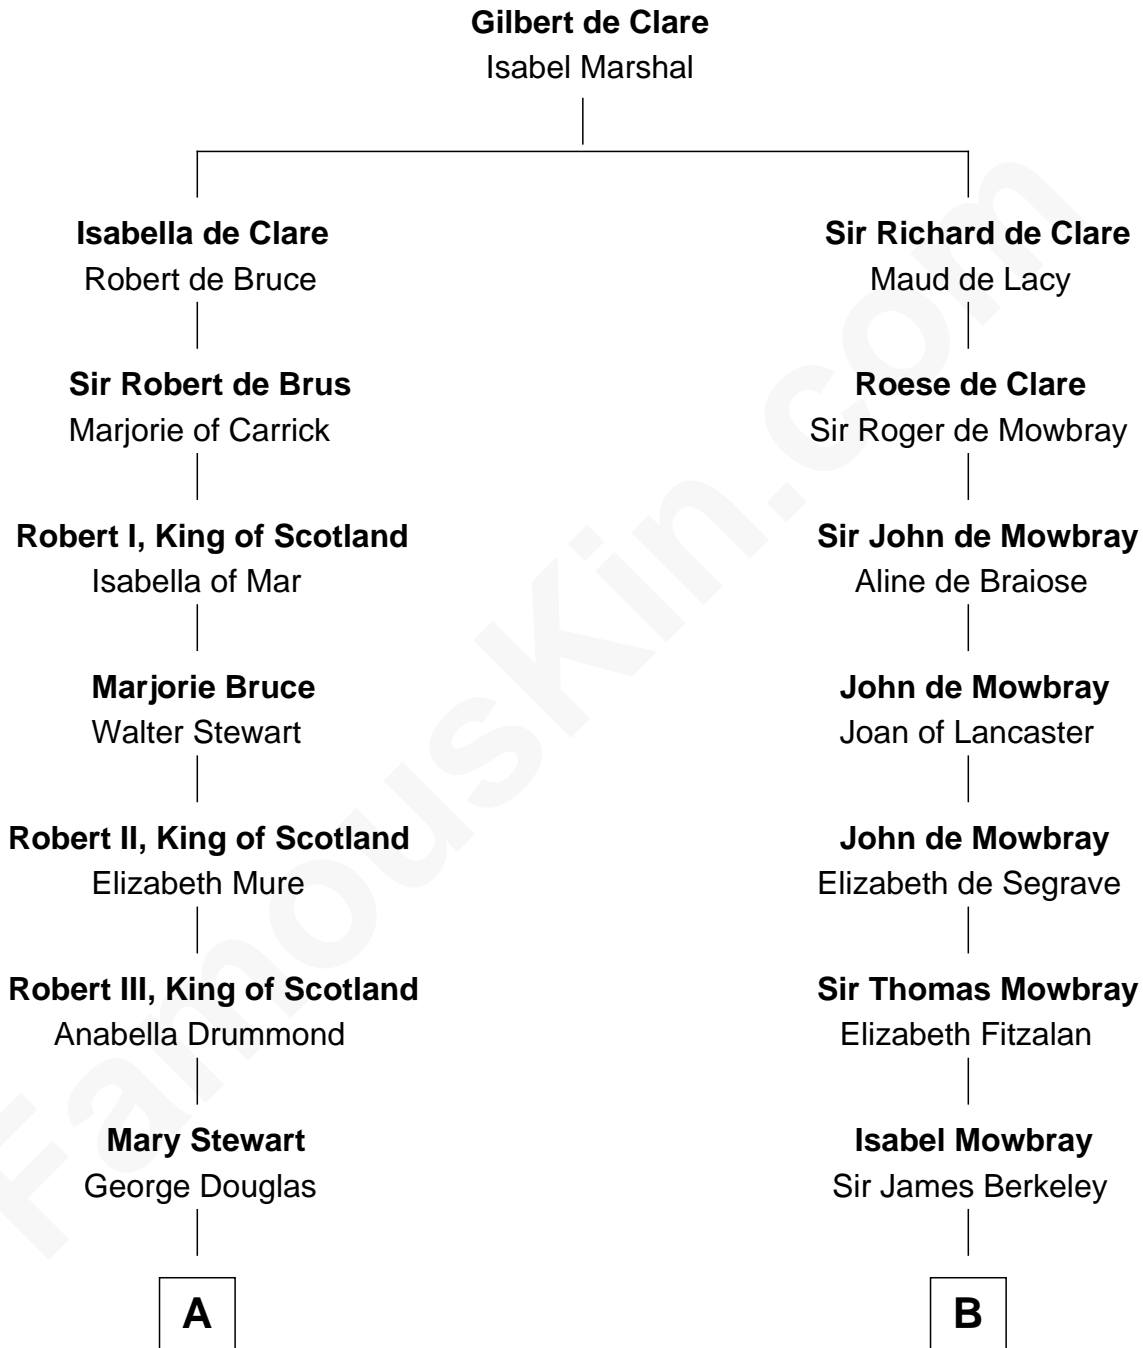

FamousKin.com
Relationship Chart of
Theodore Roosevelt
26th U.S. President

18th cousin 2 times removed of
Lt. Gen. James Brudenell
Leader of the "Charge of the Light Brigade"

C

Anne Irvine
James Bulloch

James Stephens Bulloch
Martha Stewart

Martha Bulloch
Theodore Roosevelt

Theodore Roosevelt
26th U.S. President

D

Robert Brudenell
Penelope Anne Cooke

Lt. Gen. James Brudenell
Charge of the Light Brigade Leader

FamousKin.com