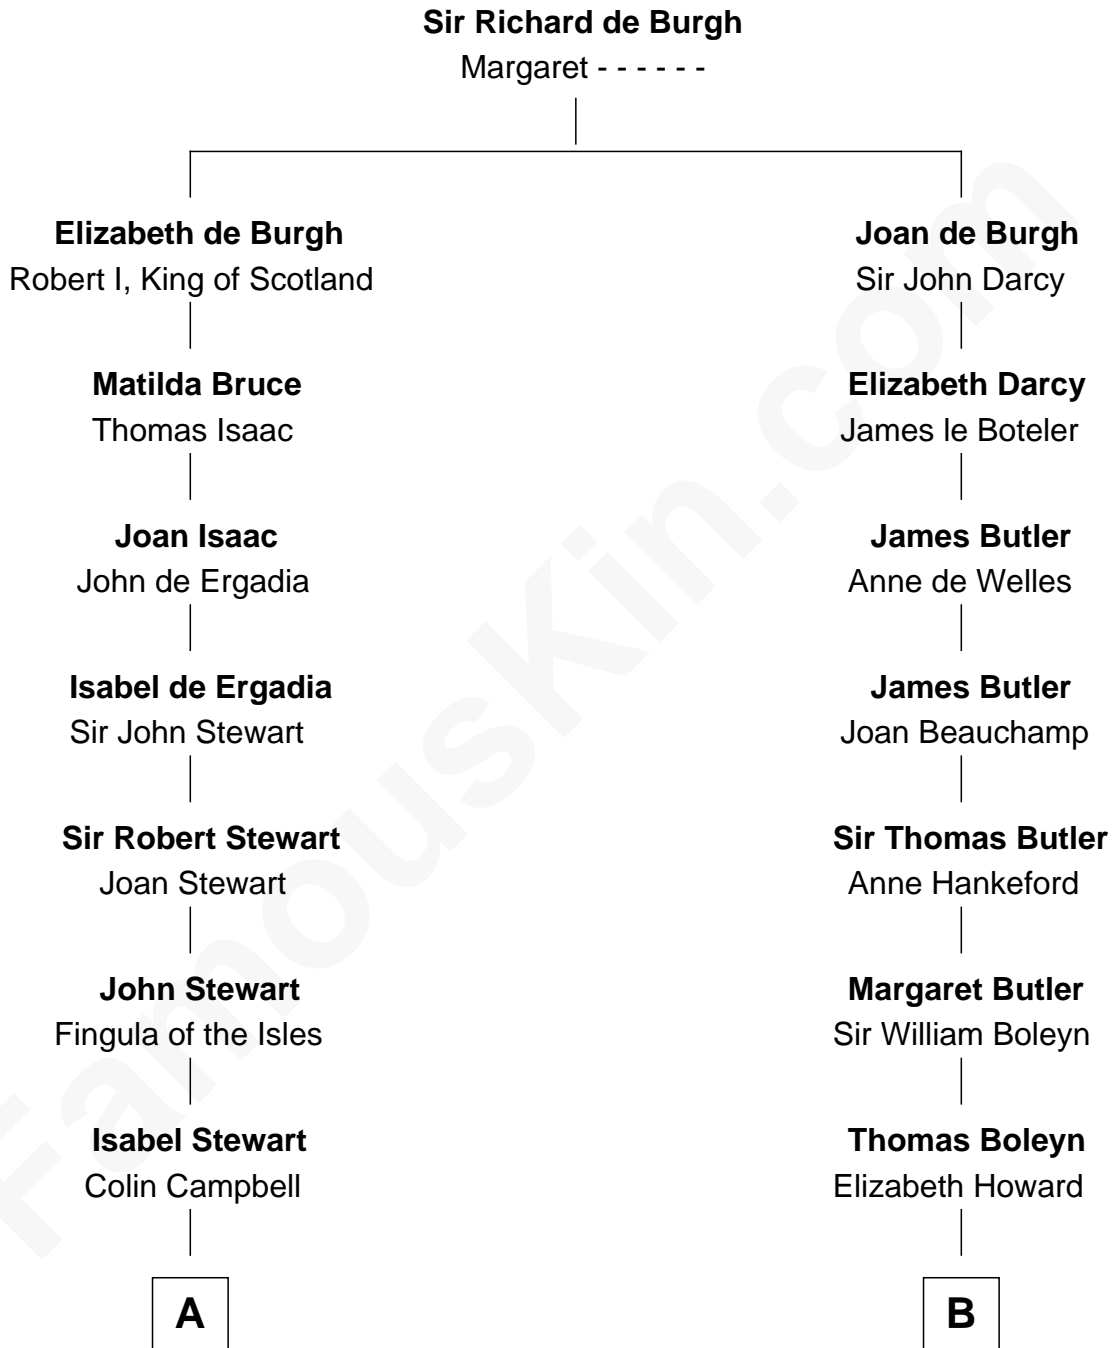

**FamousKin.com**  
**Relationship Chart of**  
**Theodore Roosevelt**  
*26th U.S. President*

**17th cousin 3 times removed of**  
**Lt. Gen. James Brudenell**  
*Leader of the "Charge of the Light Brigade"*

**C**

—  
**Anne Irvine**  
James Bulloch

—  
**James Stephens Bulloch**  
Martha Stewart

—  
**Martha Bulloch**  
Theodore Roosevelt

—  
**Theodore Roosevelt**  
*26th U.S. President*

FamousKin.com