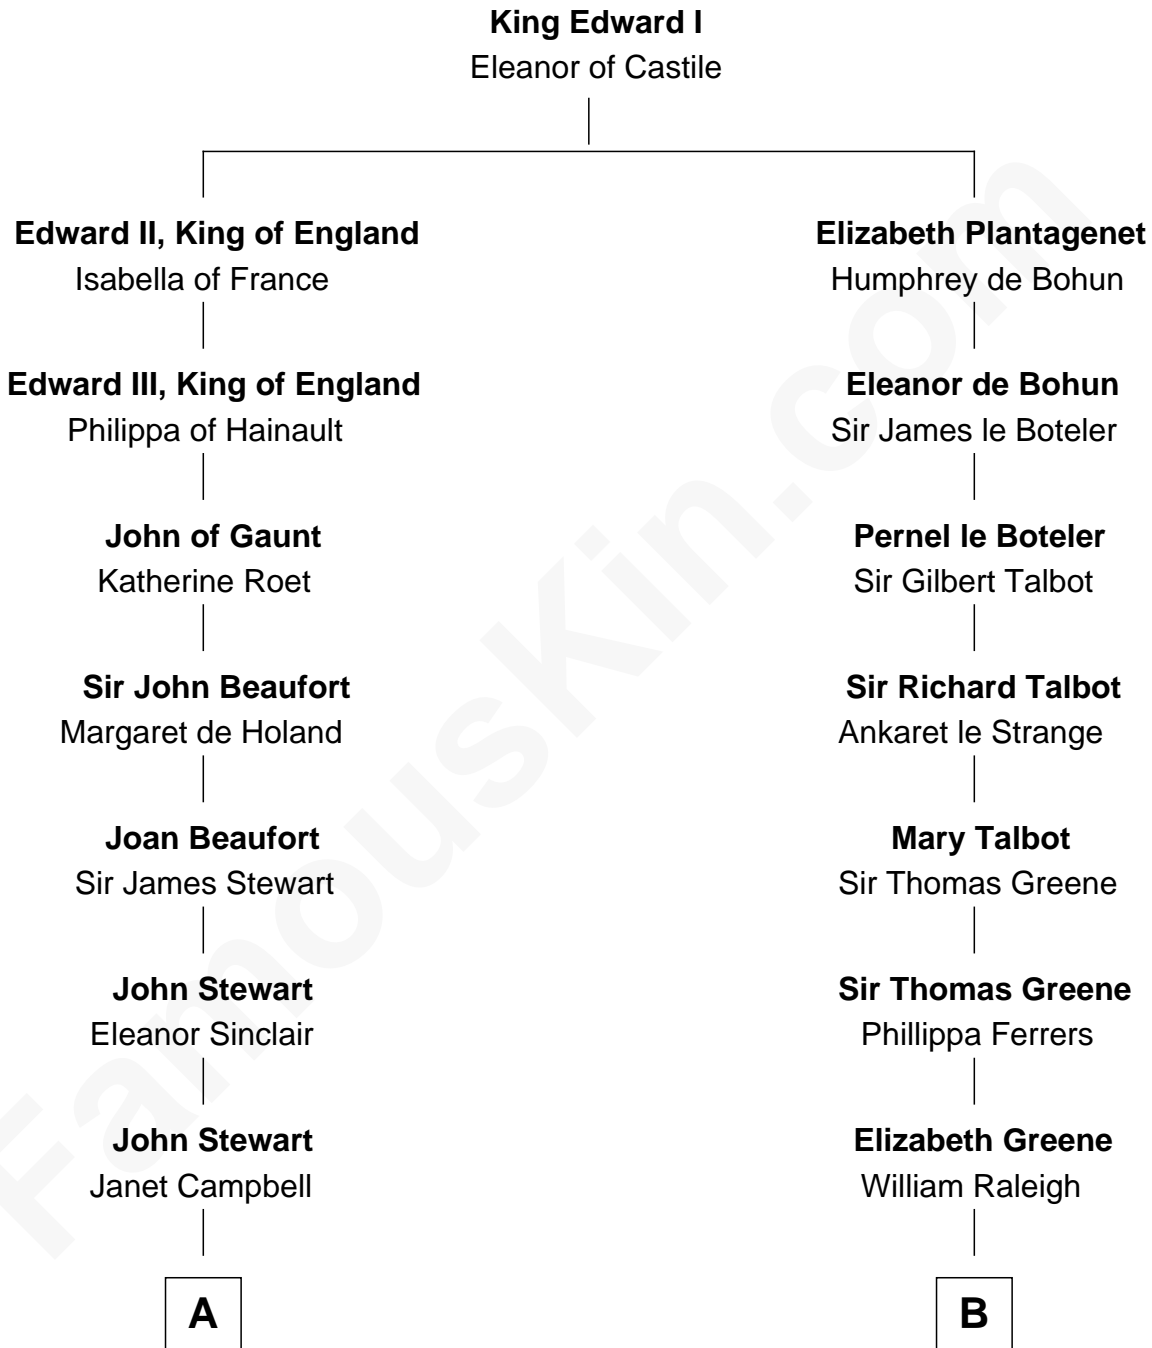

FamousKin.com
Relationship Chart of
Theodore Roosevelt
26th U.S. President

14th cousin 4 times removed of

Jonathan Swift
Author of Gulliver's Travels

C

—
Martha Bulloch
Theodore Roosevelt

—
Theodore Roosevelt
26th U.S. President

FamousKin.com