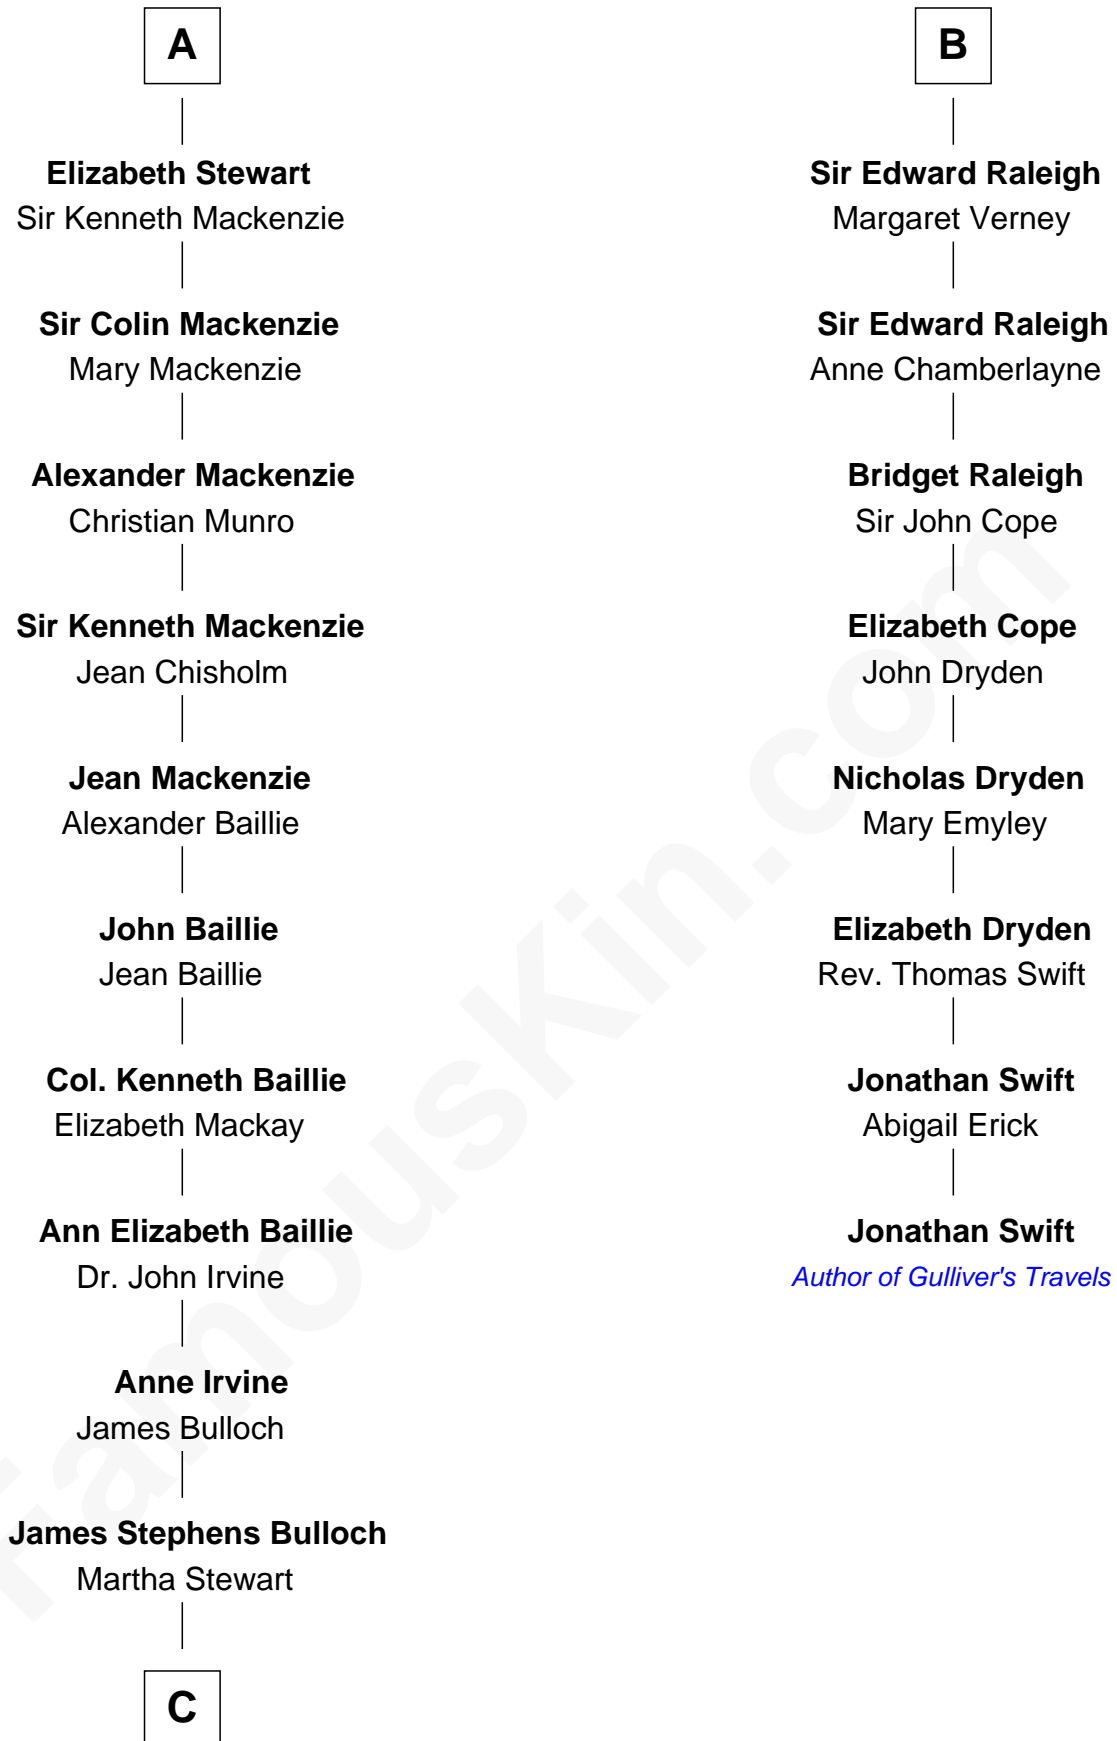

FamousKin.com
Relationship Chart of
Theodore Roosevelt
26th U.S. President

14th cousin 4 times removed of

Jonathan Swift
Author of Gulliver's Travels

C

—
Martha Bulloch
Theodore Roosevelt

—
Theodore Roosevelt
26th U.S. President

FamousKin.com