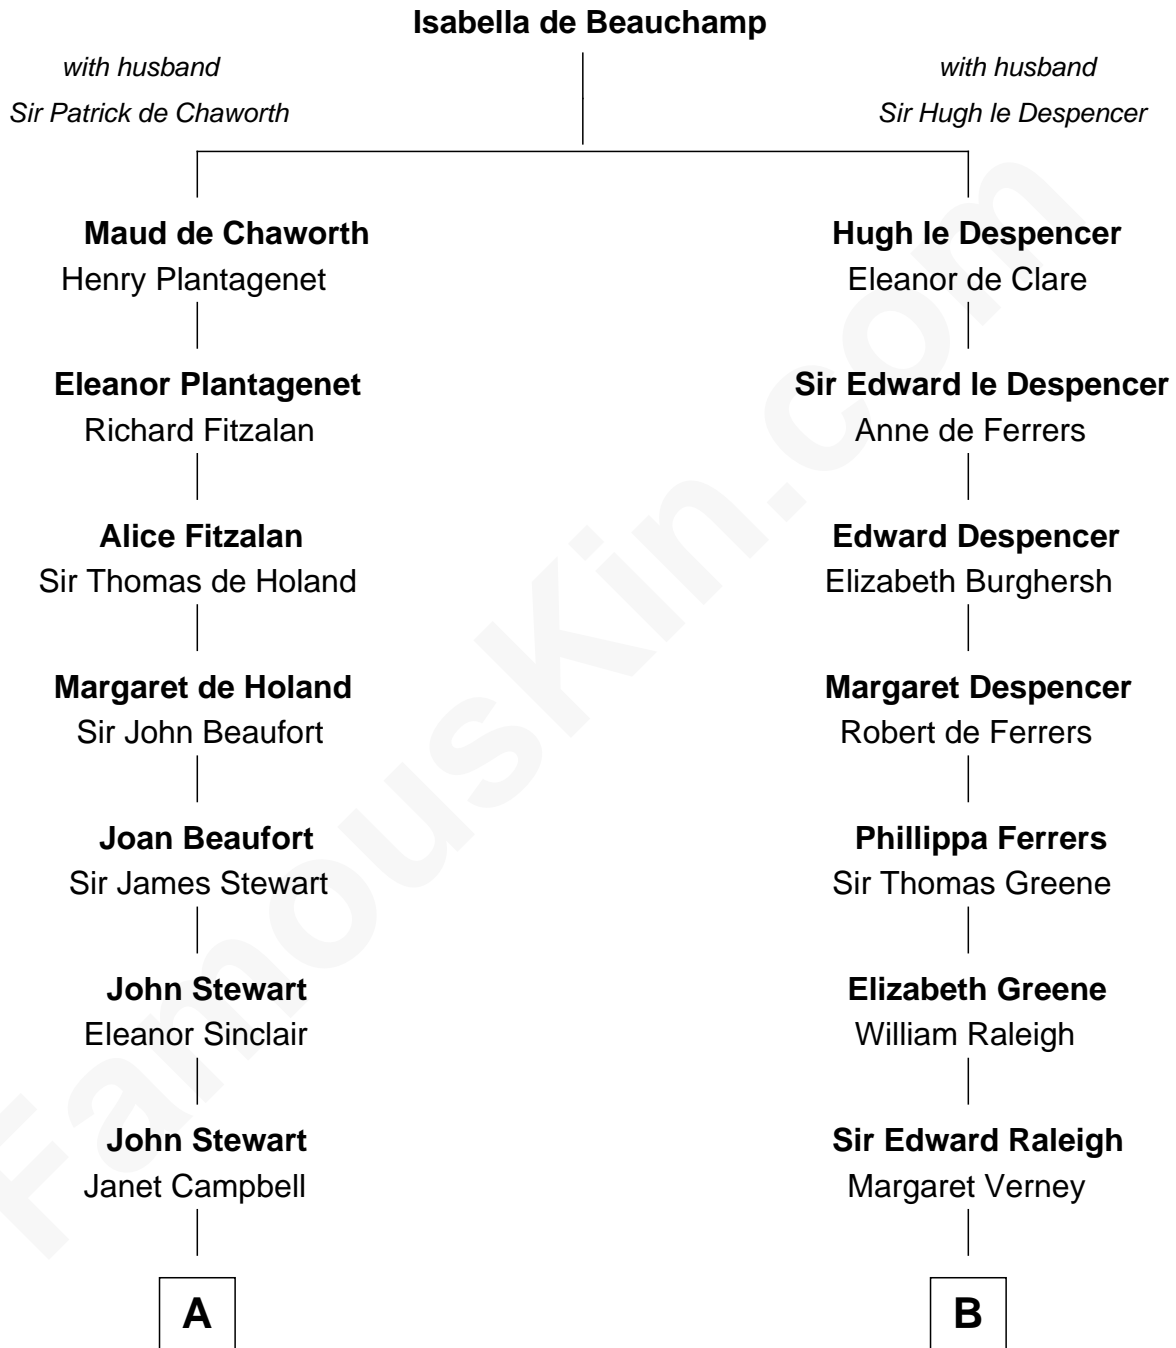

FamousKin.com
Relationship Chart of
Theodore Roosevelt
26th U.S. President

13th cousin 5 times removed of
Jonathan Swift
Author of Gulliver's Travels

C

—
Martha Bulloch
Theodore Roosevelt

—
Theodore Roosevelt
26th U.S. President

FamousKin.com