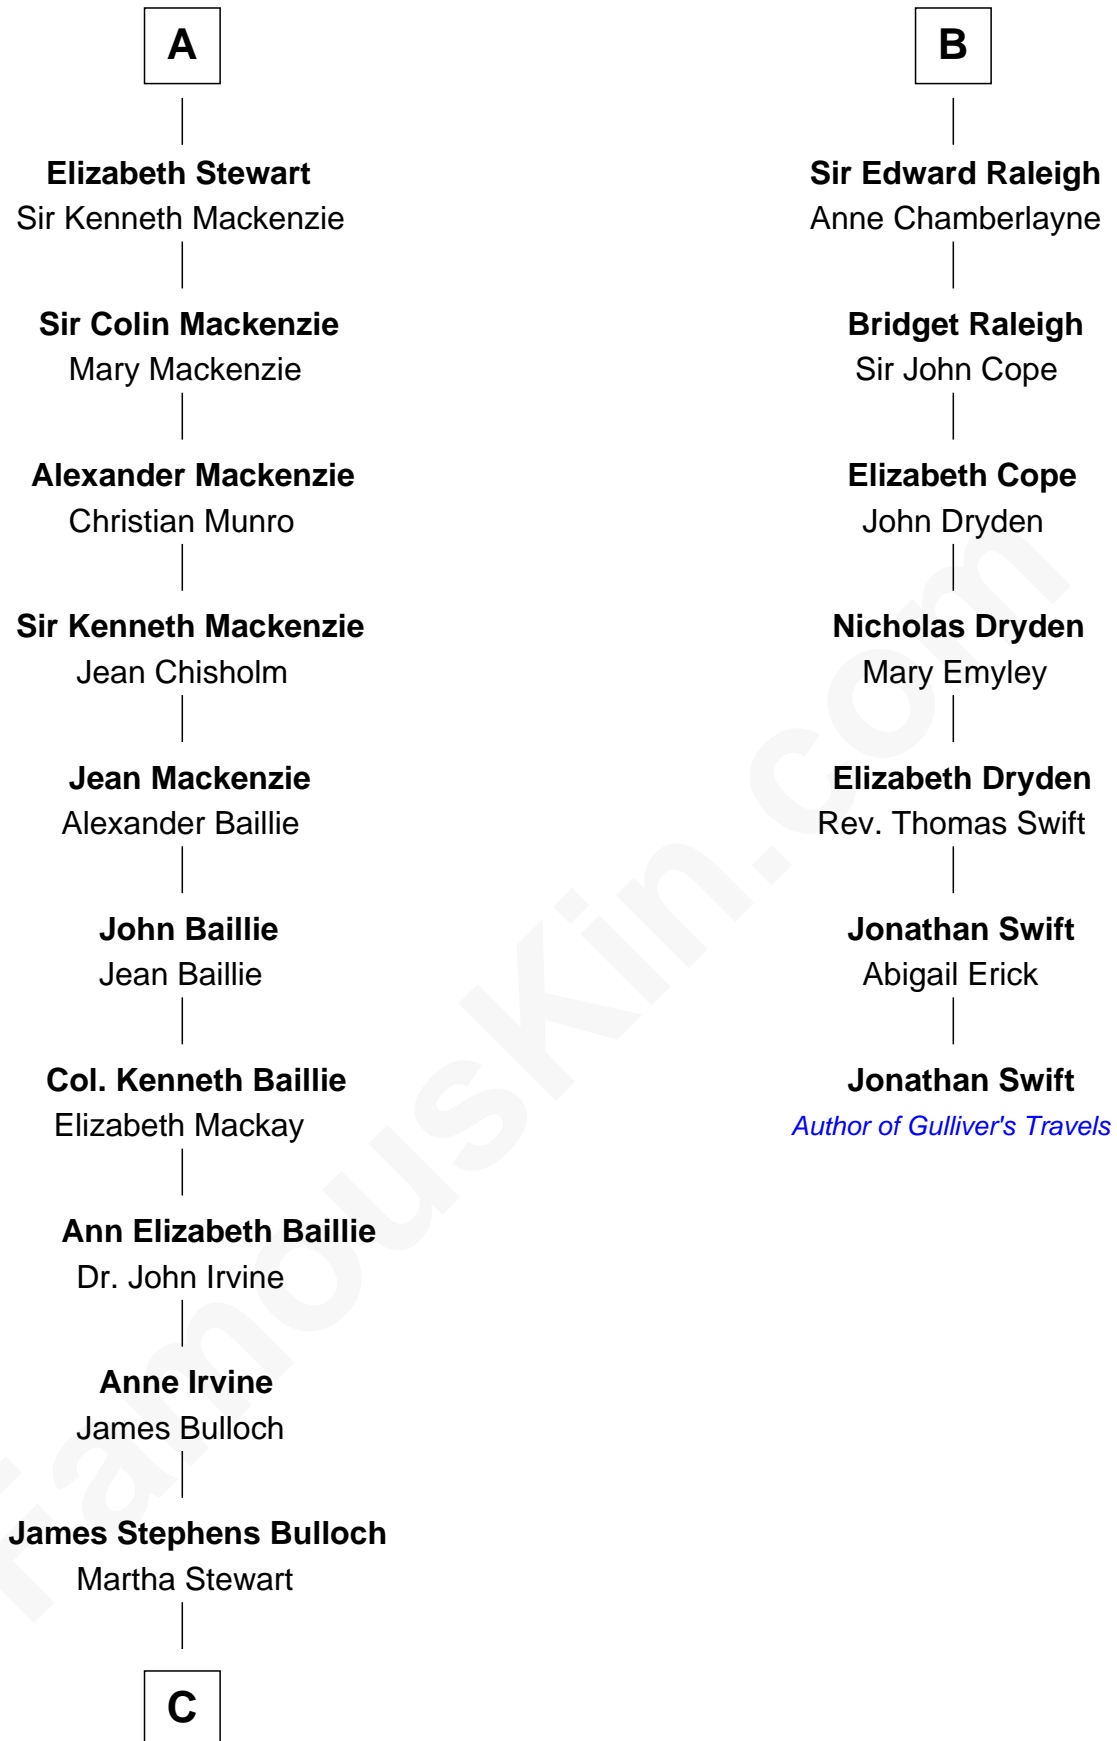

FamousKin.com
Relationship Chart of
Theodore Roosevelt
26th U.S. President

13th cousin 5 times removed of
Jonathan Swift
Author of Gulliver's Travels

C

—
Martha Bulloch
Theodore Roosevelt

—
Theodore Roosevelt
26th U.S. President

FamousKin.com