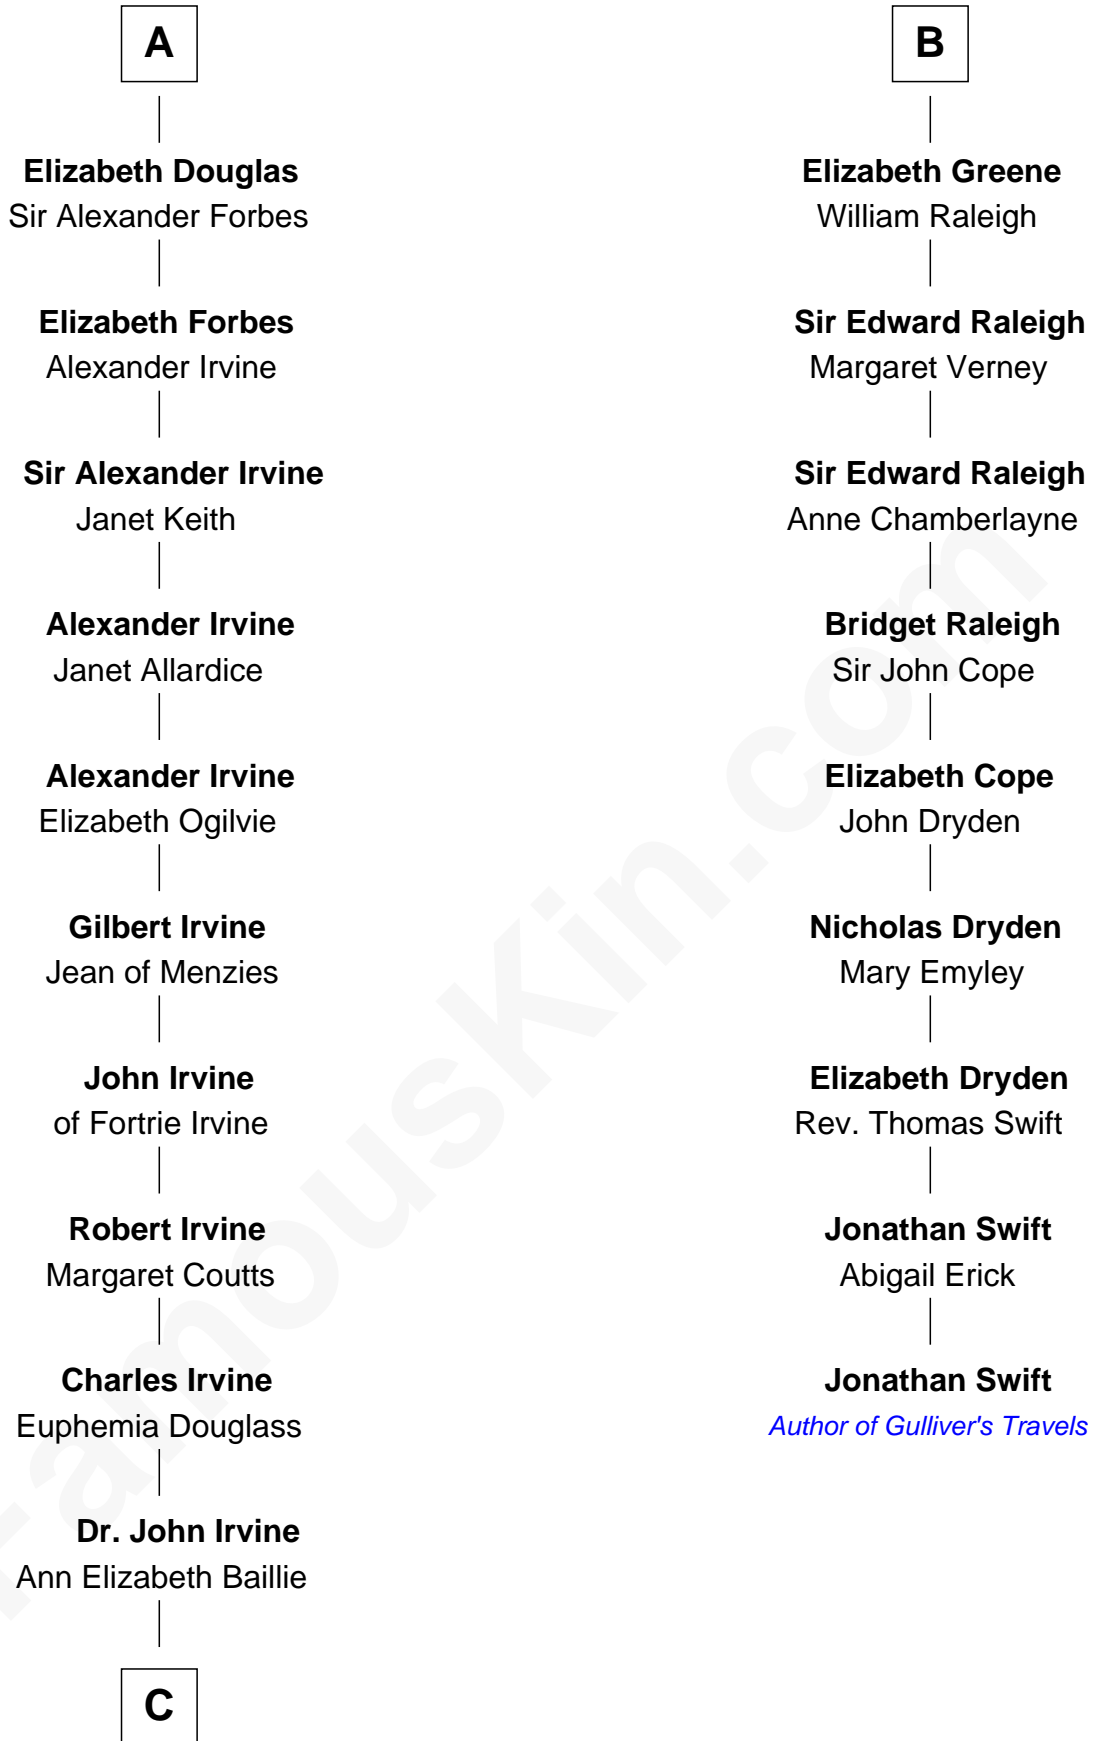

FamousKin.com
Relationship Chart of
Theodore Roosevelt
26th U.S. President

15th cousin 5 times removed of
Jonathan Swift
Author of Gulliver's Travels

C

Anne Irvine
James Bulloch

James Stephens Bulloch
Martha Stewart

Martha Bulloch
Theodore Roosevelt

Theodore Roosevelt
26th U.S. President

FamousKin.com