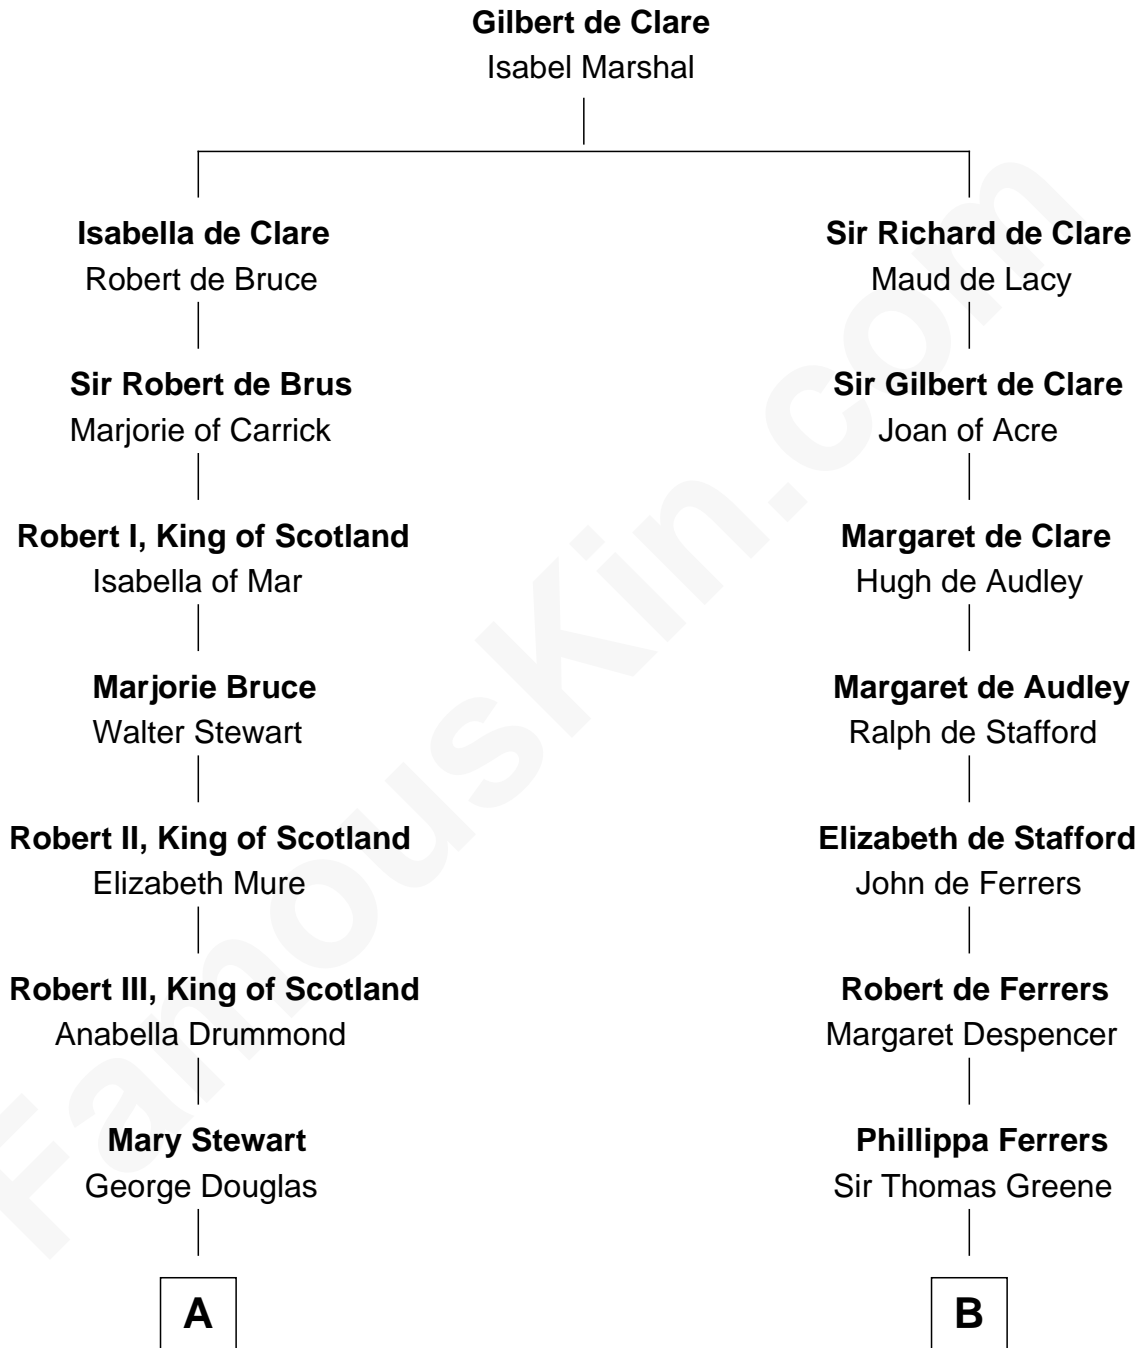

FamousKin.com
Relationship Chart of
Theodore Roosevelt
26th U.S. President

15th cousin 5 times removed of
Jonathan Swift
Author of Gulliver's Travels

C

Anne Irvine
James Bulloch

James Stephens Bulloch
Martha Stewart

Martha Bulloch
Theodore Roosevelt

Theodore Roosevelt
26th U.S. President

FamousKin.com