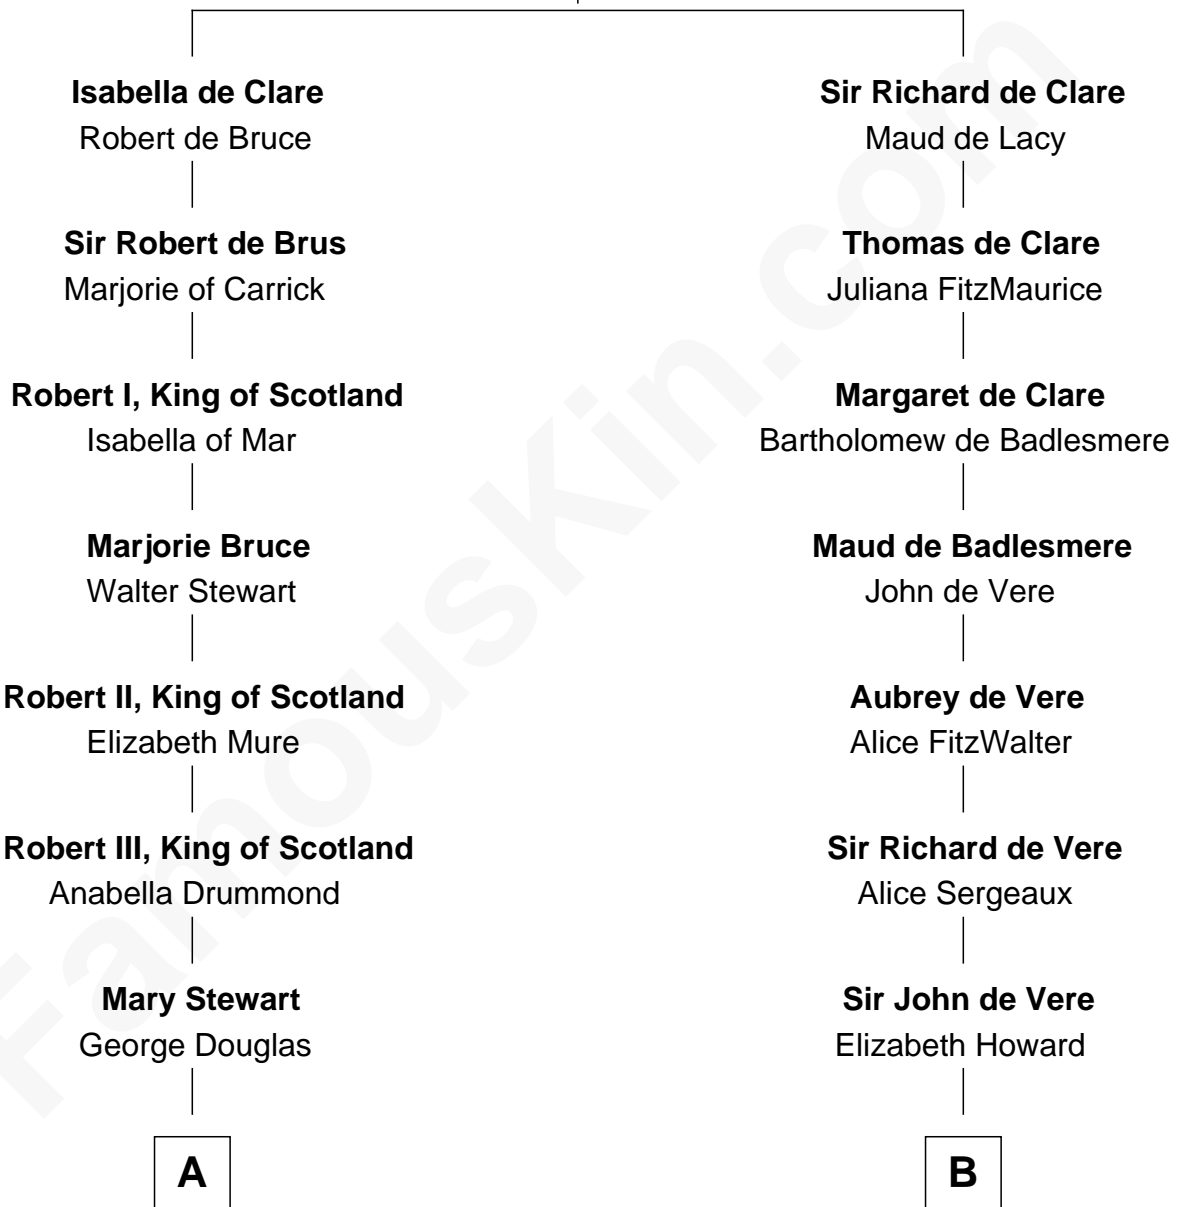

FamousKin.com
Relationship Chart of
Theodore Roosevelt
26th U.S. President

20th cousin 1 time removed of

Alan Ladd
Movie Actor

Gilbert de Clare
 Isabel Marshal

C

Anne Irvine
James Bulloch

James Stephens Bulloch
Martha Stewart

Martha Bulloch
Theodore Roosevelt

Theodore Roosevelt
26th U.S. President

D

Sylvia Americana Sumner
Abram Shotwell

Nancy Shotwell
Alvaro Ladd

Oscar F. Ladd
Julia Henrietta Meigs

Alan Harwood Ladd
Selina Raleigh