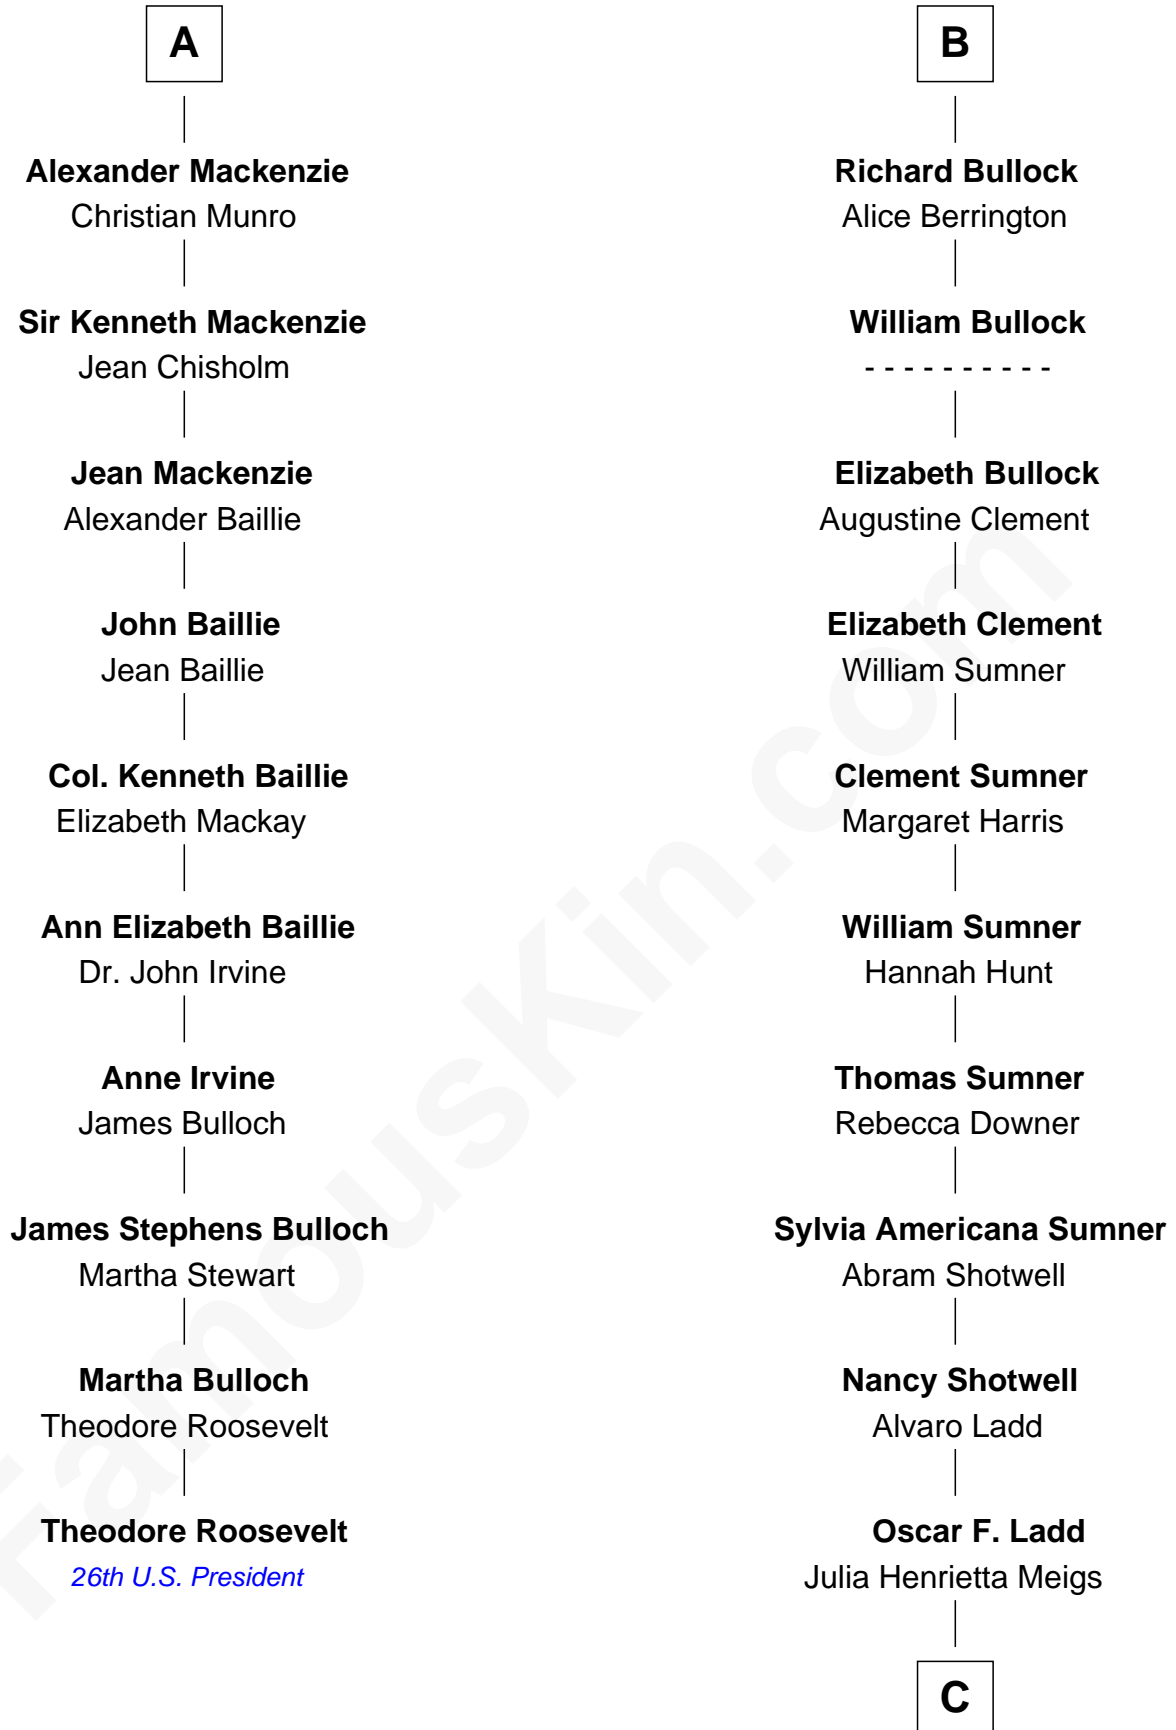

FamousKin.com
Relationship Chart of
Theodore Roosevelt
26th U.S. President

16th cousin 2 times removed of

Alan Ladd
Movie Actor

C

Alan Harwood Ladd

Selina Raleigh

Alan Ladd

Movie Actor

FamousKin.com