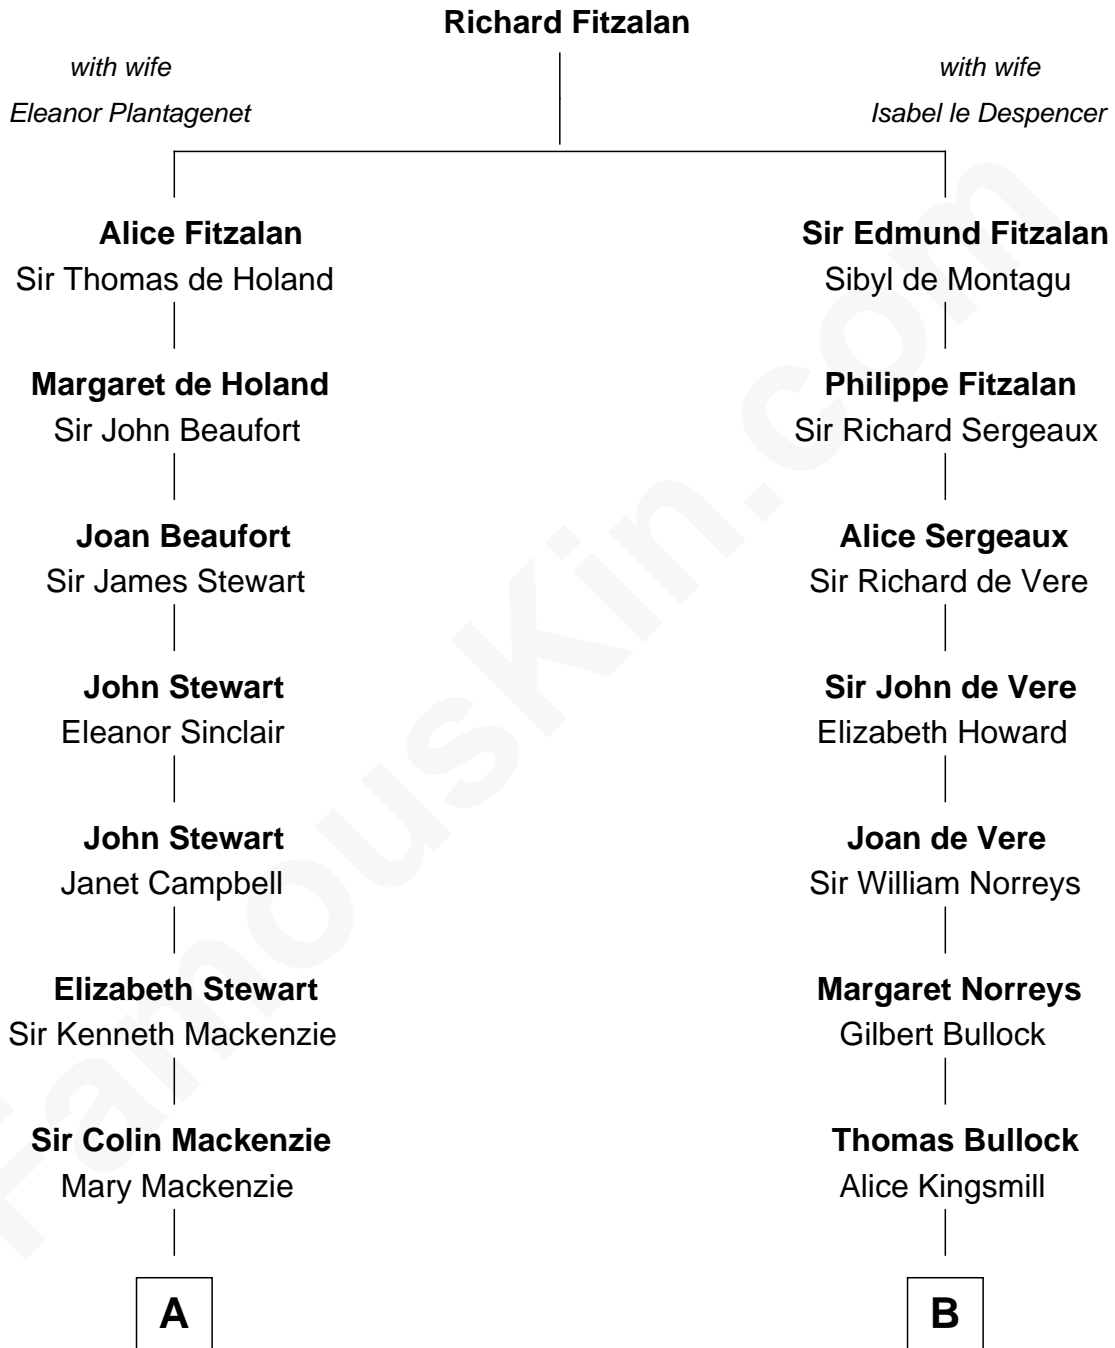

FamousKin.com
Relationship Chart of
Theodore Roosevelt
26th U.S. President

16th cousin 2 times removed of

Alan Ladd
Movie Actor

C

Alan Harwood Ladd

Selina Raleigh

Alan Ladd

Movie Actor

FamousKin.com