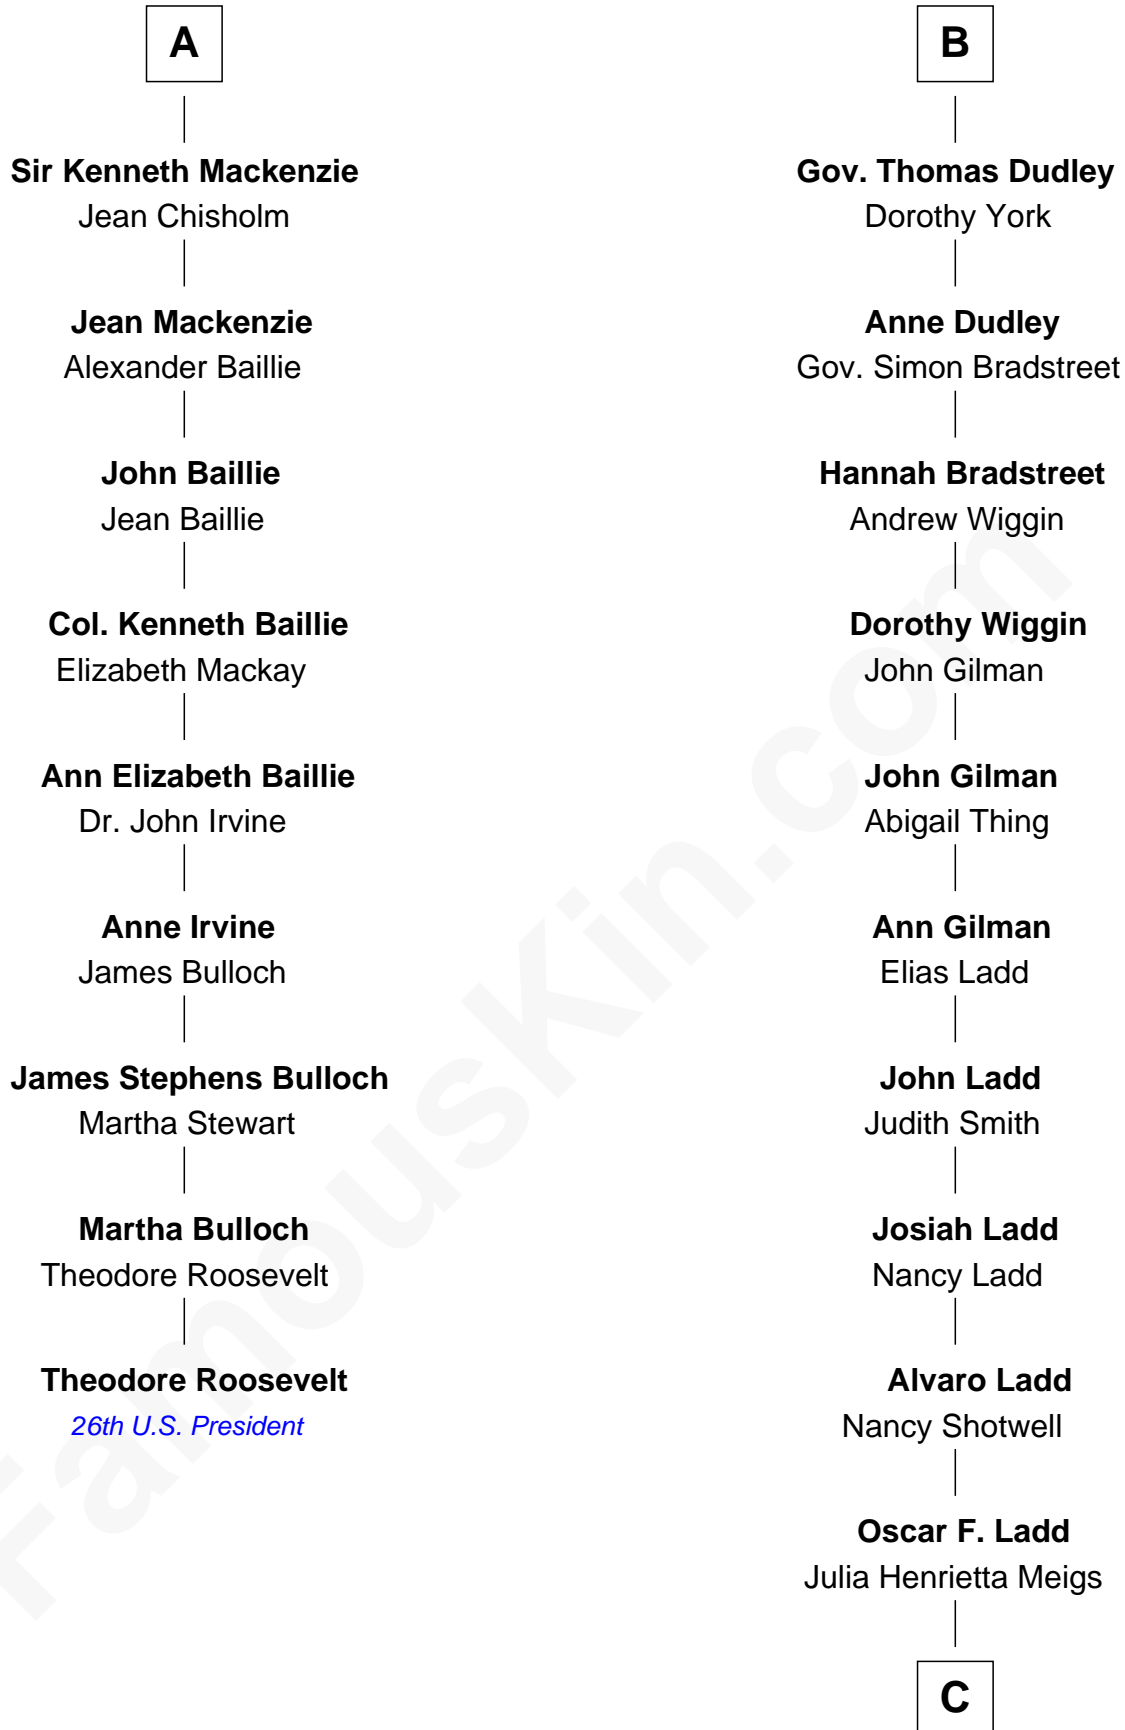

FamousKin.com
Relationship Chart of
Theodore Roosevelt
26th U.S. President

15th cousin 3 times removed of

Alan Ladd
Movie Actor

Sir Thomas de Holand
 Alice Fitzalan

C

Alan Harwood Ladd

Selina Raleigh

Alan Ladd

Movie Actor

FamousKin.com