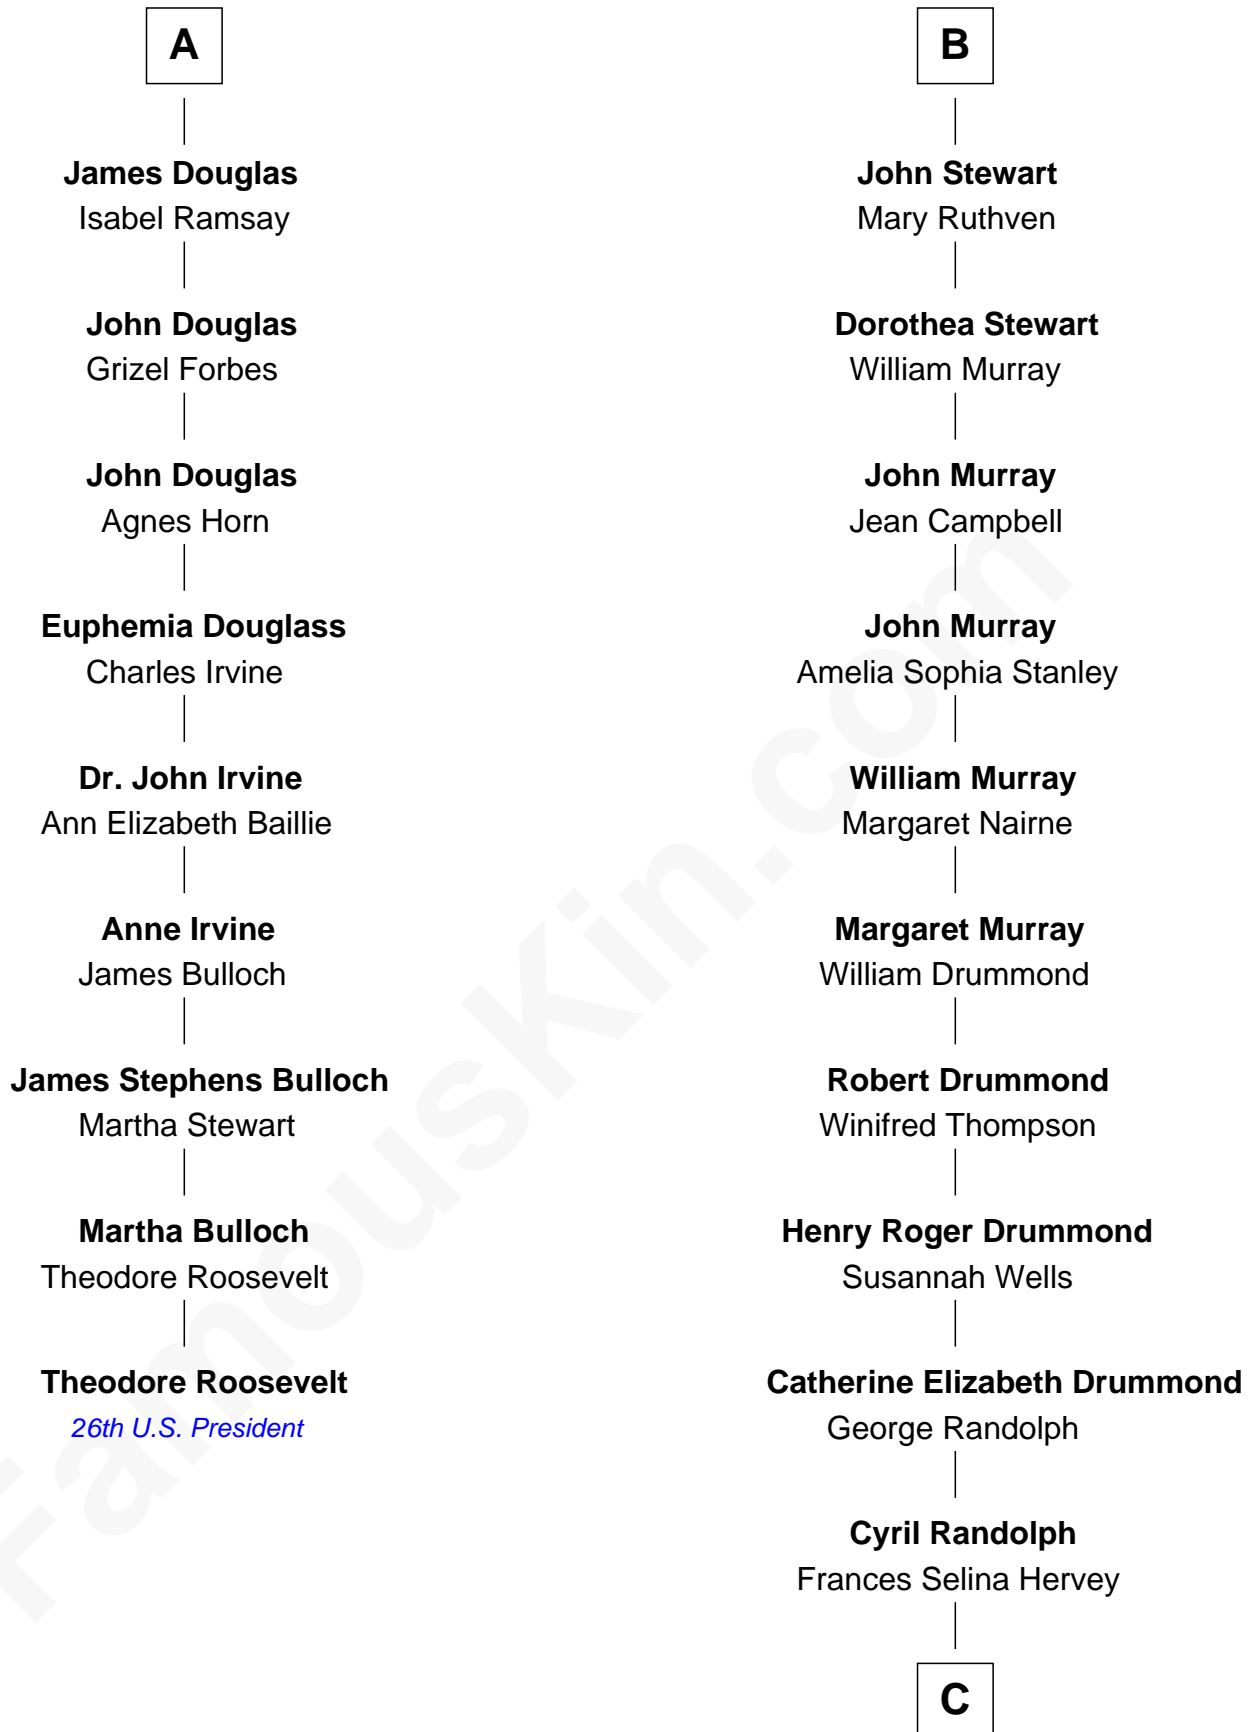

FamousKin.com
Relationship Chart of
Theodore Roosevelt
26th U.S. President

15th cousin 5 times removed of

Hugh Grant
Movie Actor

Sir David Lindsay
 Elizabeth Stewart

Marjory Lindsay
 Sir William Douglas

Sir Henry Douglas
 Elizabeth Erskine

David Douglas
 Janet of Fettercairn

James Douglas

Arthur Douglas
 Janet Auchinleck

John Douglas
 Giles Erskine

John Douglas
 Mary Young

A

Sir Alexander Lindsay
 Marjory -----

Sir David Lindsay
 Marjory Ogilvie

Sir Alexander Lindsay
 Margaret Dunbar

Elizabeth Lindsay
 John Drummond

Euphame Drummond
 John Fleming

Malcolm Fleming
 Janet Stewart

Margaret Fleming
 John Stewart

B

C

Felton George Randolph