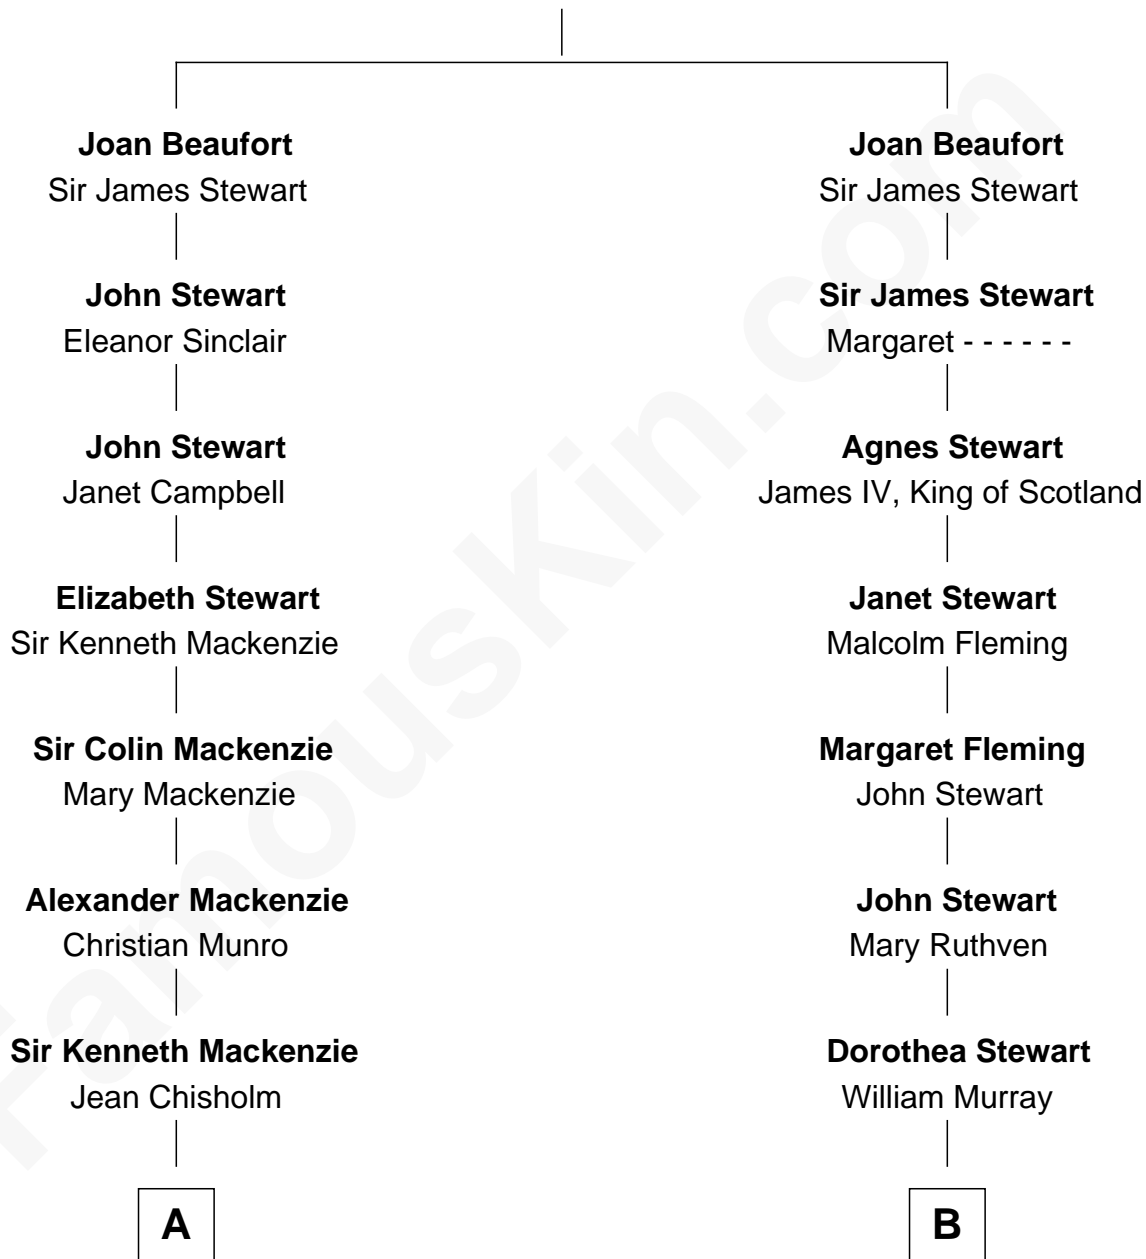

FamousKin.com
Relationship Chart of
Theodore Roosevelt
26th U.S. President

14th cousin 4 times removed of

Hugh Grant
Movie Actor

Sir John Beaufort
 Margaret de Holand

FamousKin.com