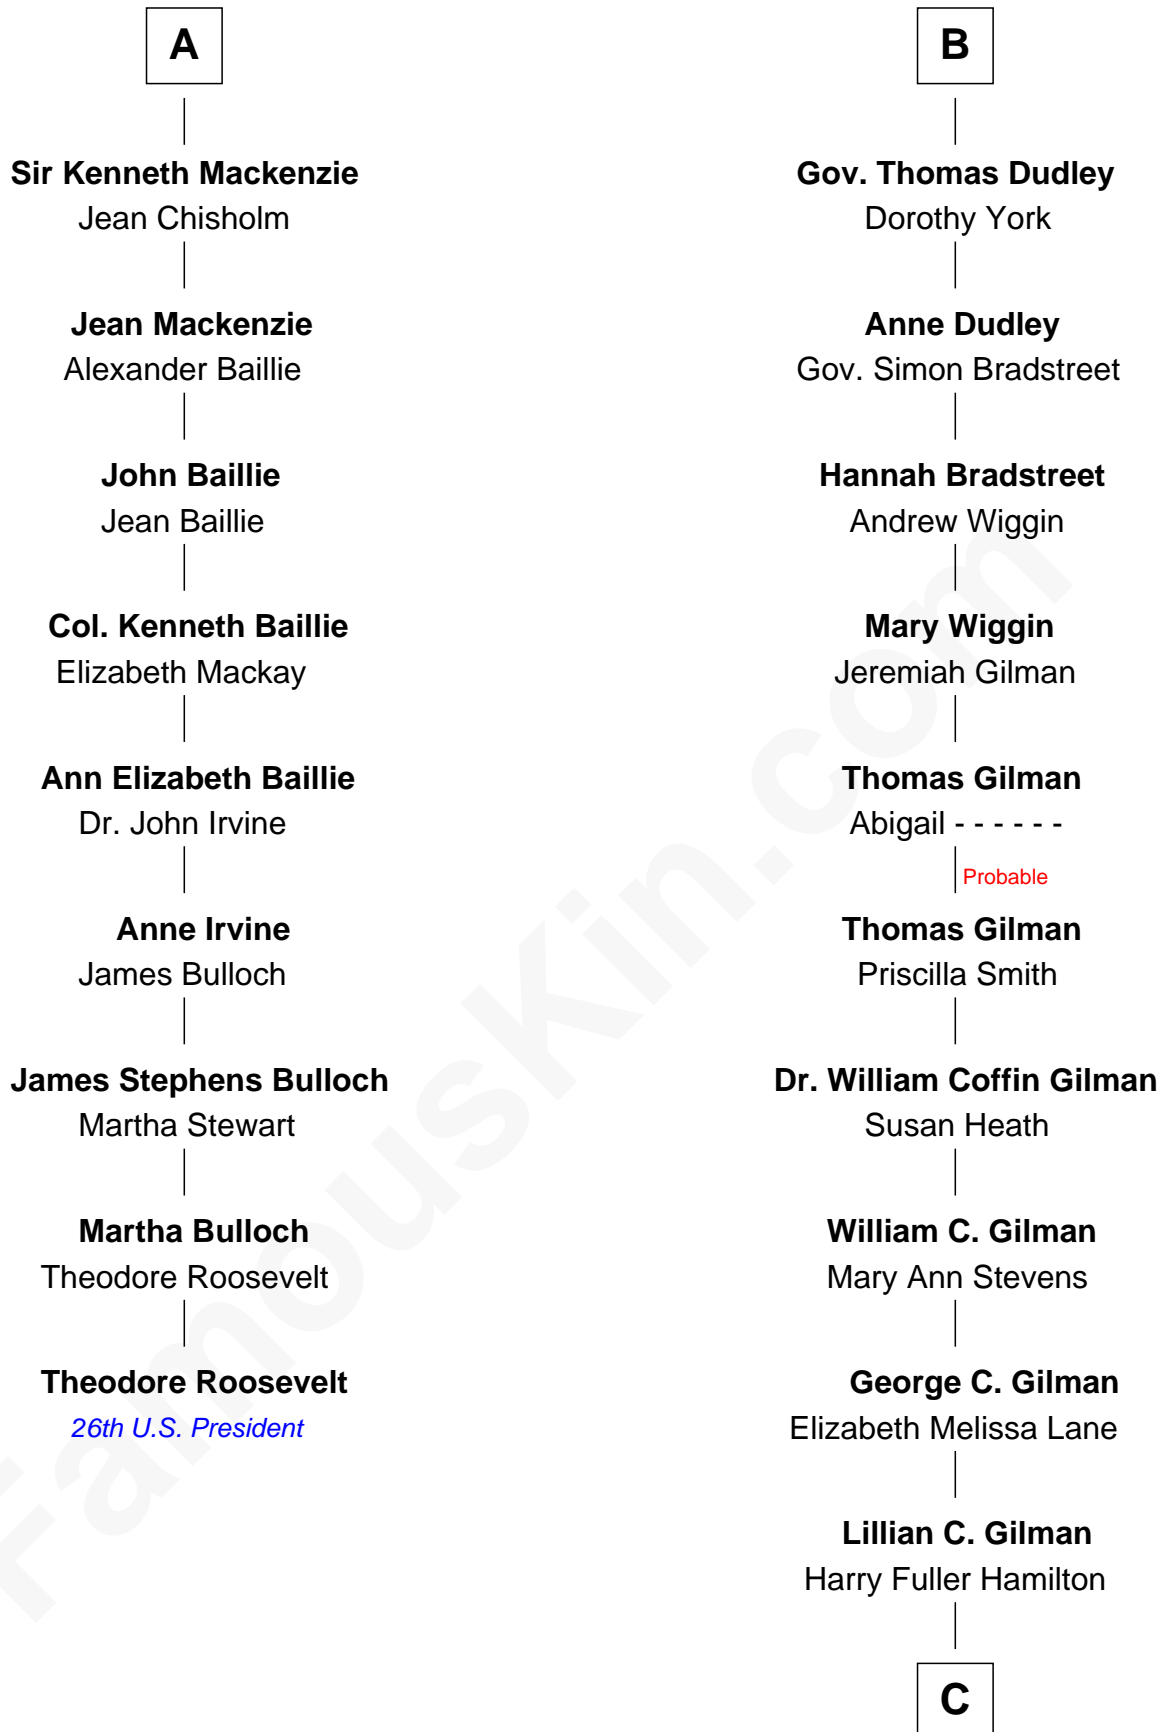

**FamousKin.com**  
**Relationship Chart of**  
**Theodore Roosevelt**  
*26th U.S. President*

15th cousin 3 times removed of  
**George Hamilton**  
*TV and Movie Actor*

**Sir Thomas de Holand**  
 Alice Fitzalan

C

George William Hamilton

Anne Lucille Stevens

George Hamilton

*TV and Movie Actor*

FamousKin.com