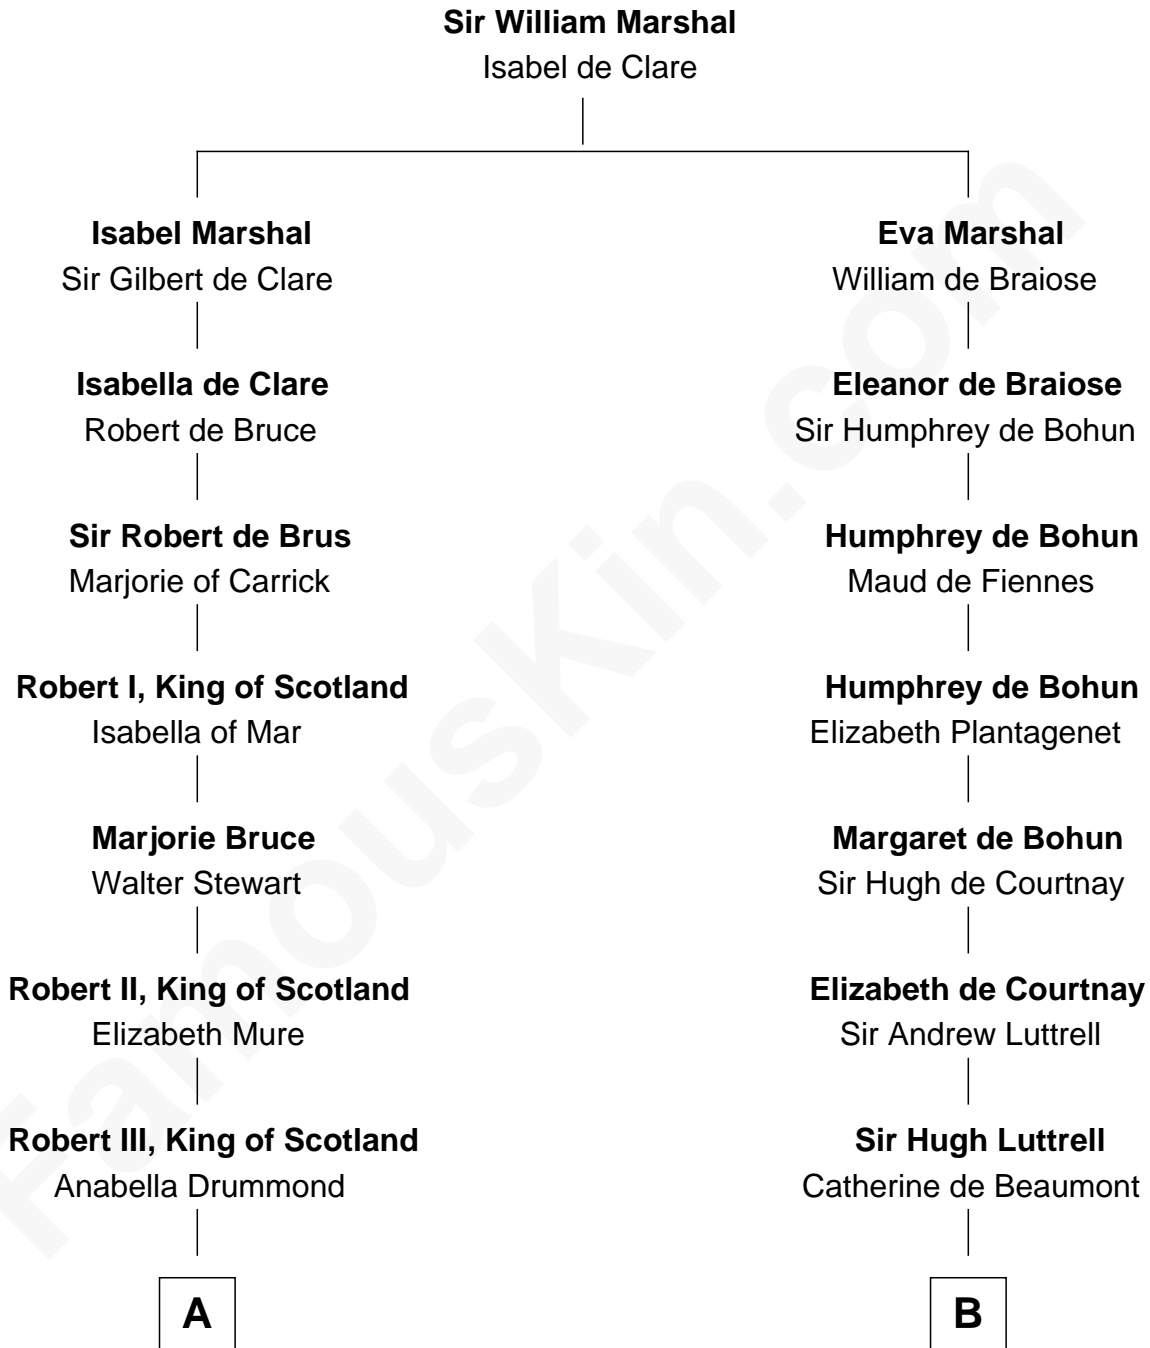

FamousKin.com
Relationship Chart of
Theodore Roosevelt
26th U.S. President

20th cousin 1 time removed of
Herman Melville
Author of Moby Dick

C

Dr. John Irvine
Ann Elizabeth Baillie

Anne Irvine
James Bulloch

James Stephens Bulloch
Martha Stewart

Martha Bulloch
Theodore Roosevelt

Theodore Roosevelt
26th U.S. President

D

Mercy Greenleaf
John Scollay

Priscilla Scollay
Thomas Melville

Allan Melville
Maria Gansevoort