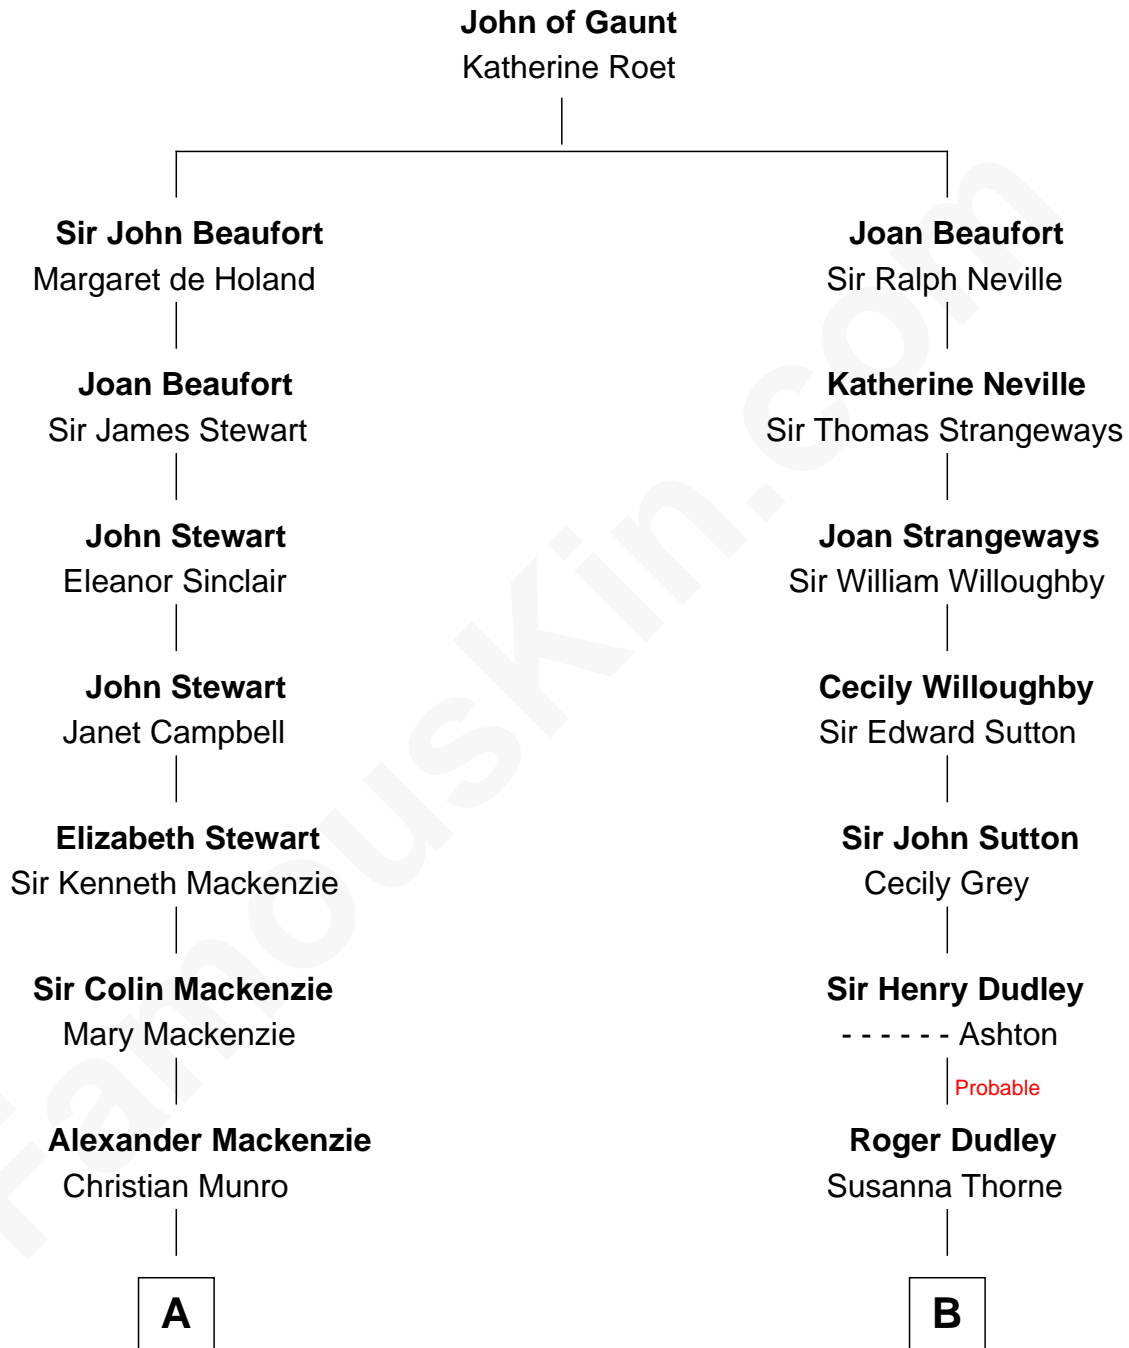

**FamousKin.com**  
**Relationship Chart of**  
**Theodore Roosevelt**  
*26th U.S. President*

**15th cousin 2 times removed of**  
**Dick Clark**  
*Radio and TV Host*

Dick Clark photo by [Alan Light](#) (CC BY 2.0)