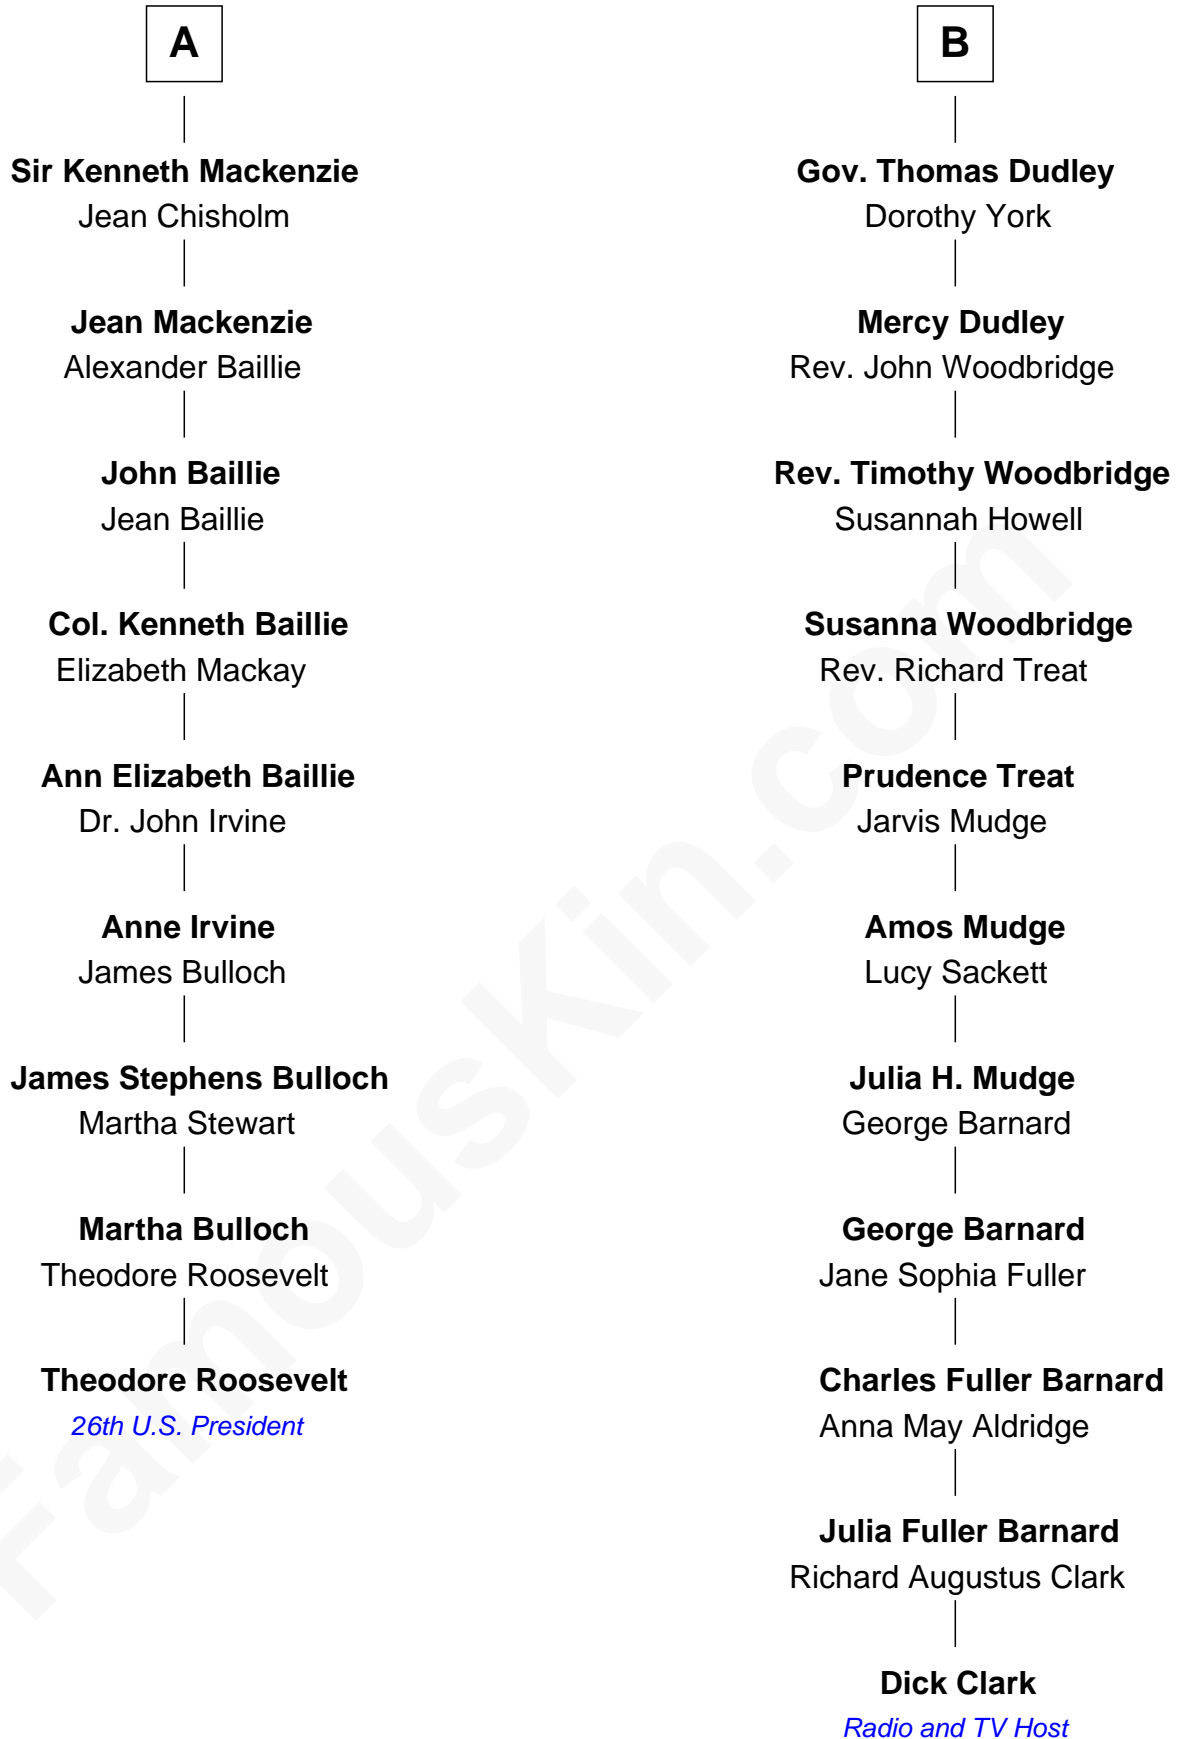

**FamousKin.com**  
**Relationship Chart of**  
**Theodore Roosevelt**  
*26th U.S. President*

**15th cousin 2 times removed of**  
**Dick Clark**  
*Radio and TV Host*

Dick Clark photo by [Alan Light](#) (CC BY 2.0)