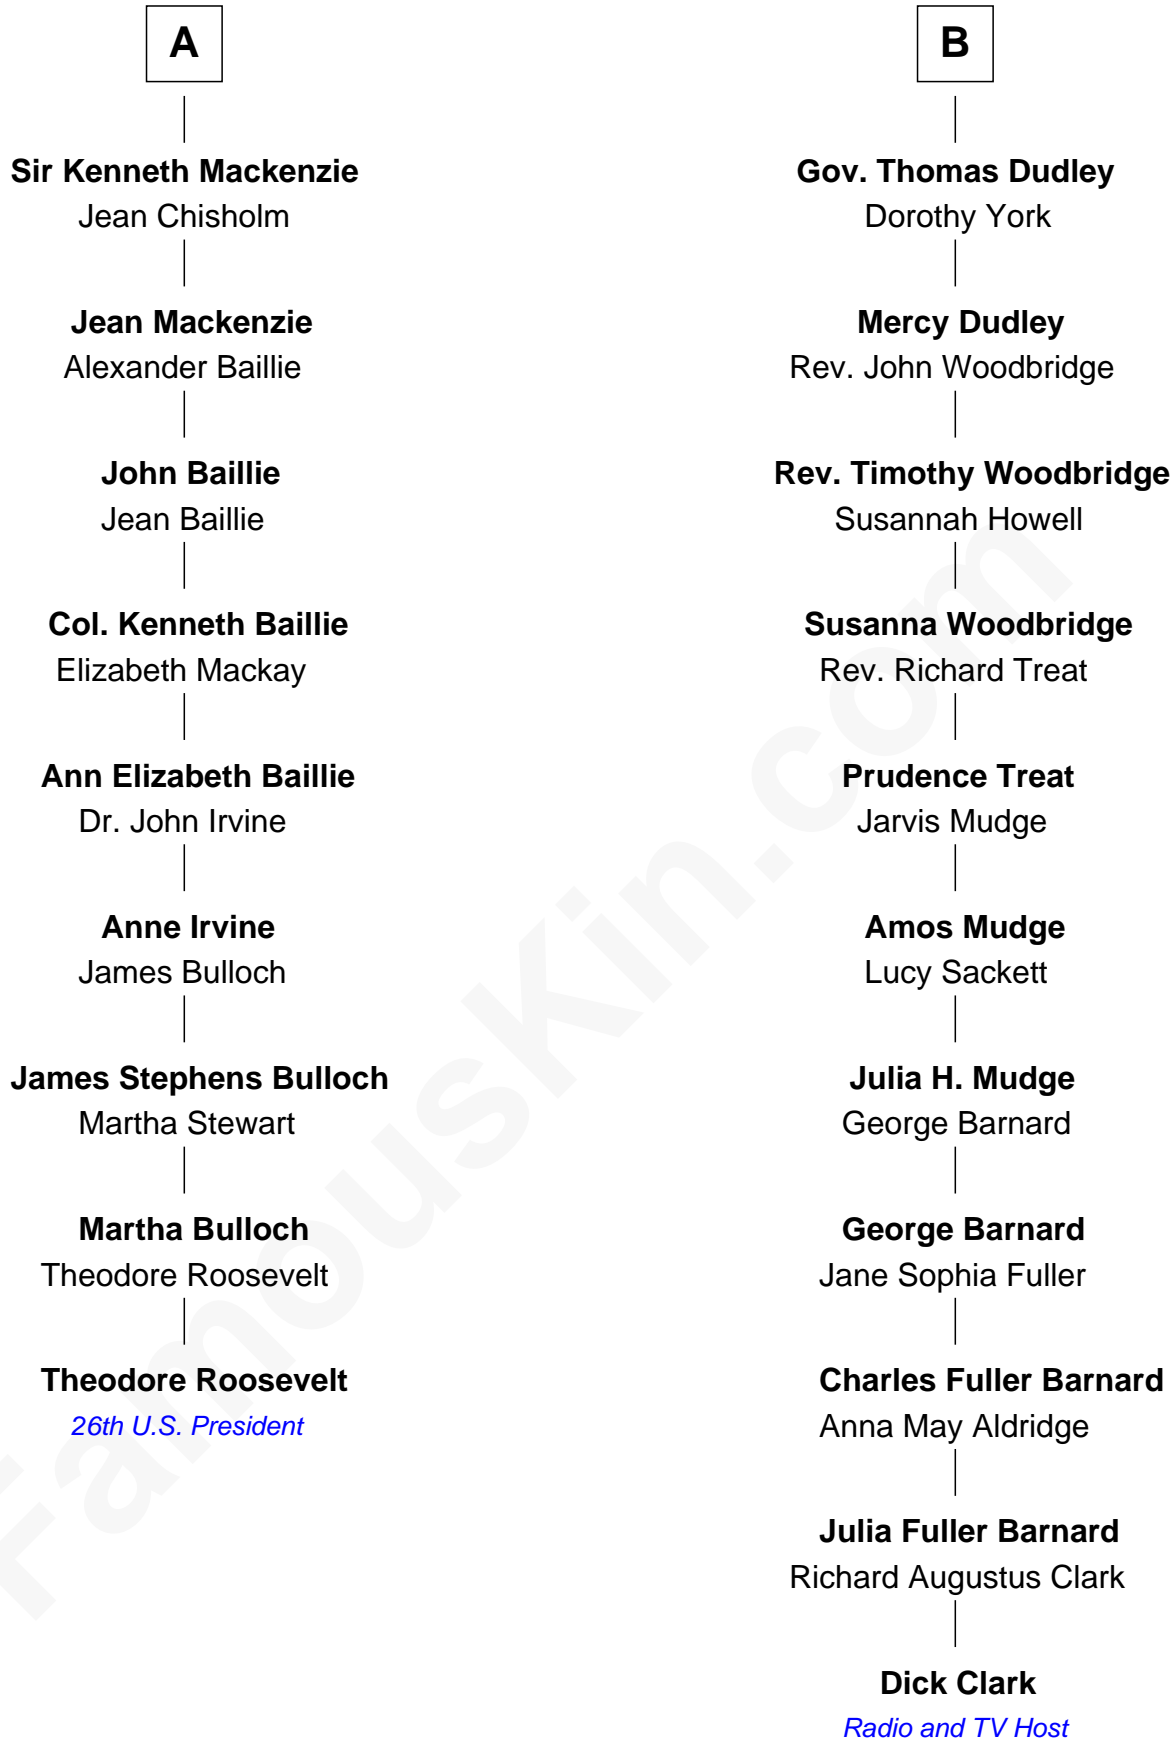

FamousKin.com
Relationship Chart of
Theodore Roosevelt
26th U.S. President

15th cousin 2 times removed of
Dick Clark
Radio and TV Host

Sir Thomas de Holand
 Alice Fitzalan

Dick Clark photo by [Alan Light](#) (CC BY 2.0)