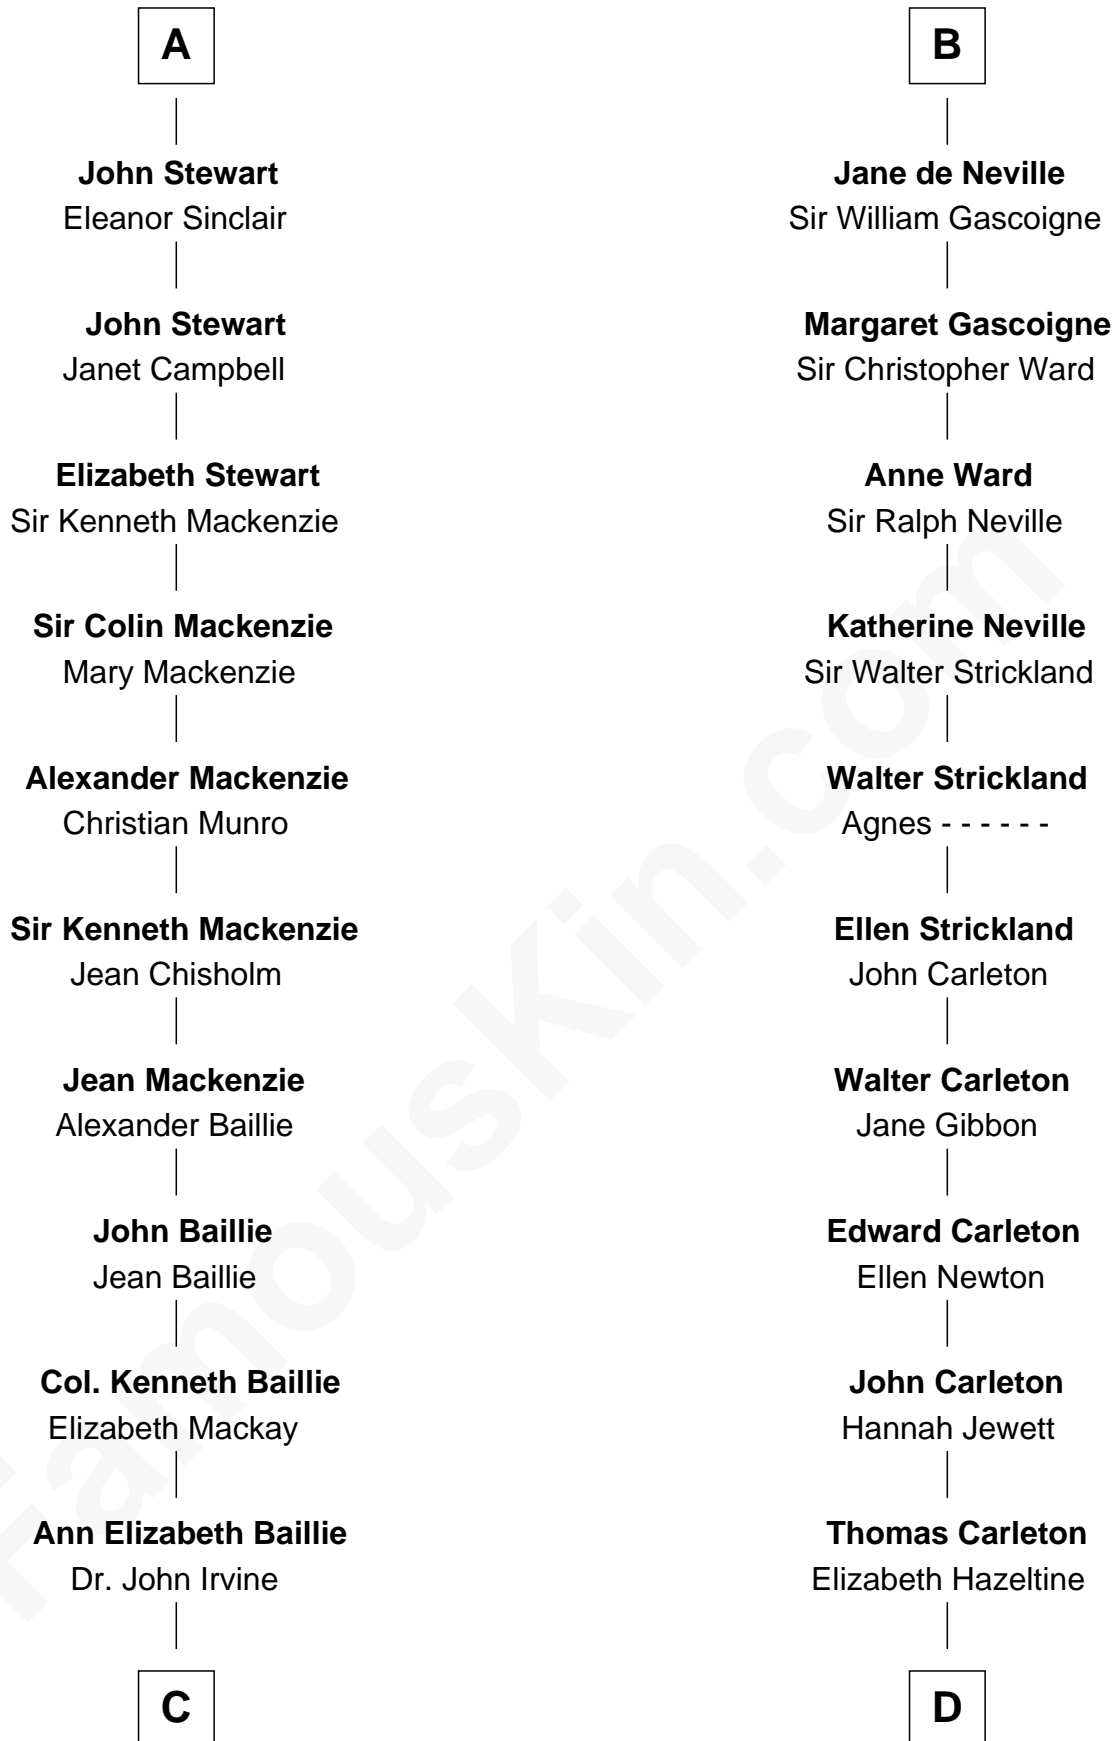

FamousKin.com
Relationship Chart of
Theodore Roosevelt
26th U.S. President

20th cousin 1 time removed of
Charles A. Pillsbury
Co-Founder of C.A. Pillsbury Co.

C

Anne Irvine
James Bulloch

James Stephens Bulloch
Martha Stewart

Martha Bulloch
Theodore Roosevelt

Theodore Roosevelt
26th U.S. President

D

John Carleton
Hannah Platts

Moses Carleton
Margaret Sprake

Henry Carleton
Polly Greeley

Margaret Sprague Carleton
George Alfred Pillsbury