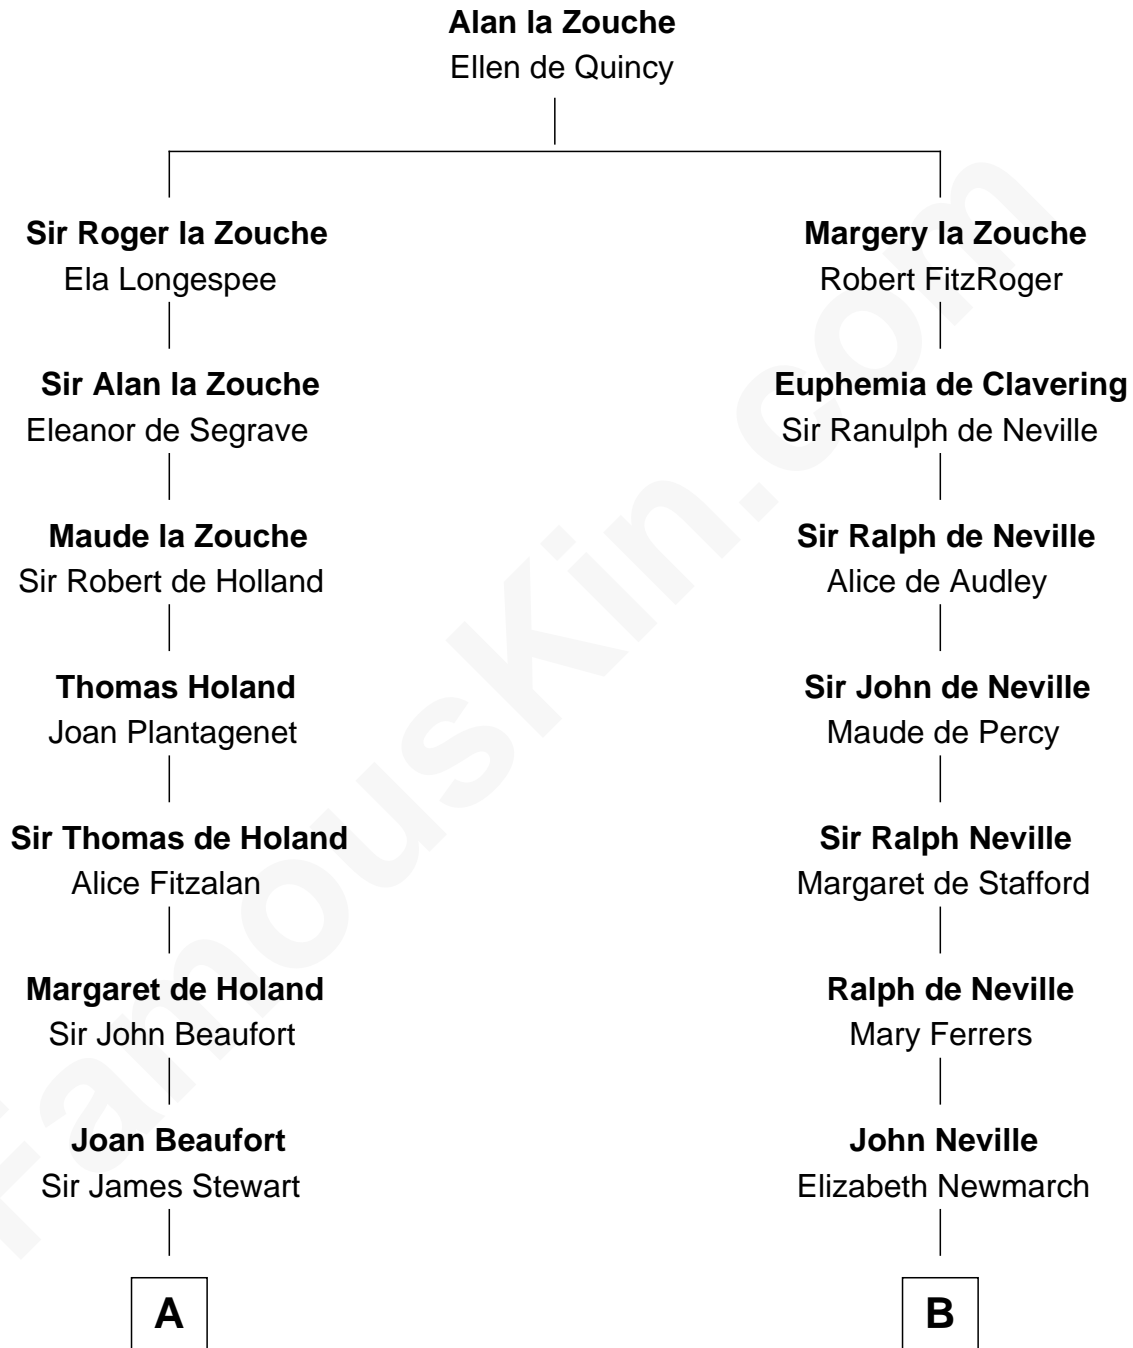

FamousKin.com
Relationship Chart of
Theodore Roosevelt
26th U.S. President

20th cousin 1 time removed of
Charles A. Pillsbury
Co-Founder of C.A. Pillsbury Co.

C

Anne Irvine
James Bulloch

James Stephens Bulloch
Martha Stewart

Martha Bulloch
Theodore Roosevelt

Theodore Roosevelt
26th U.S. President

D

John Carleton
Hannah Platts

Moses Carleton
Margaret Sprake

Henry Carleton
Polly Greeley

Margaret Sprague Carleton
George Alfred Pillsbury