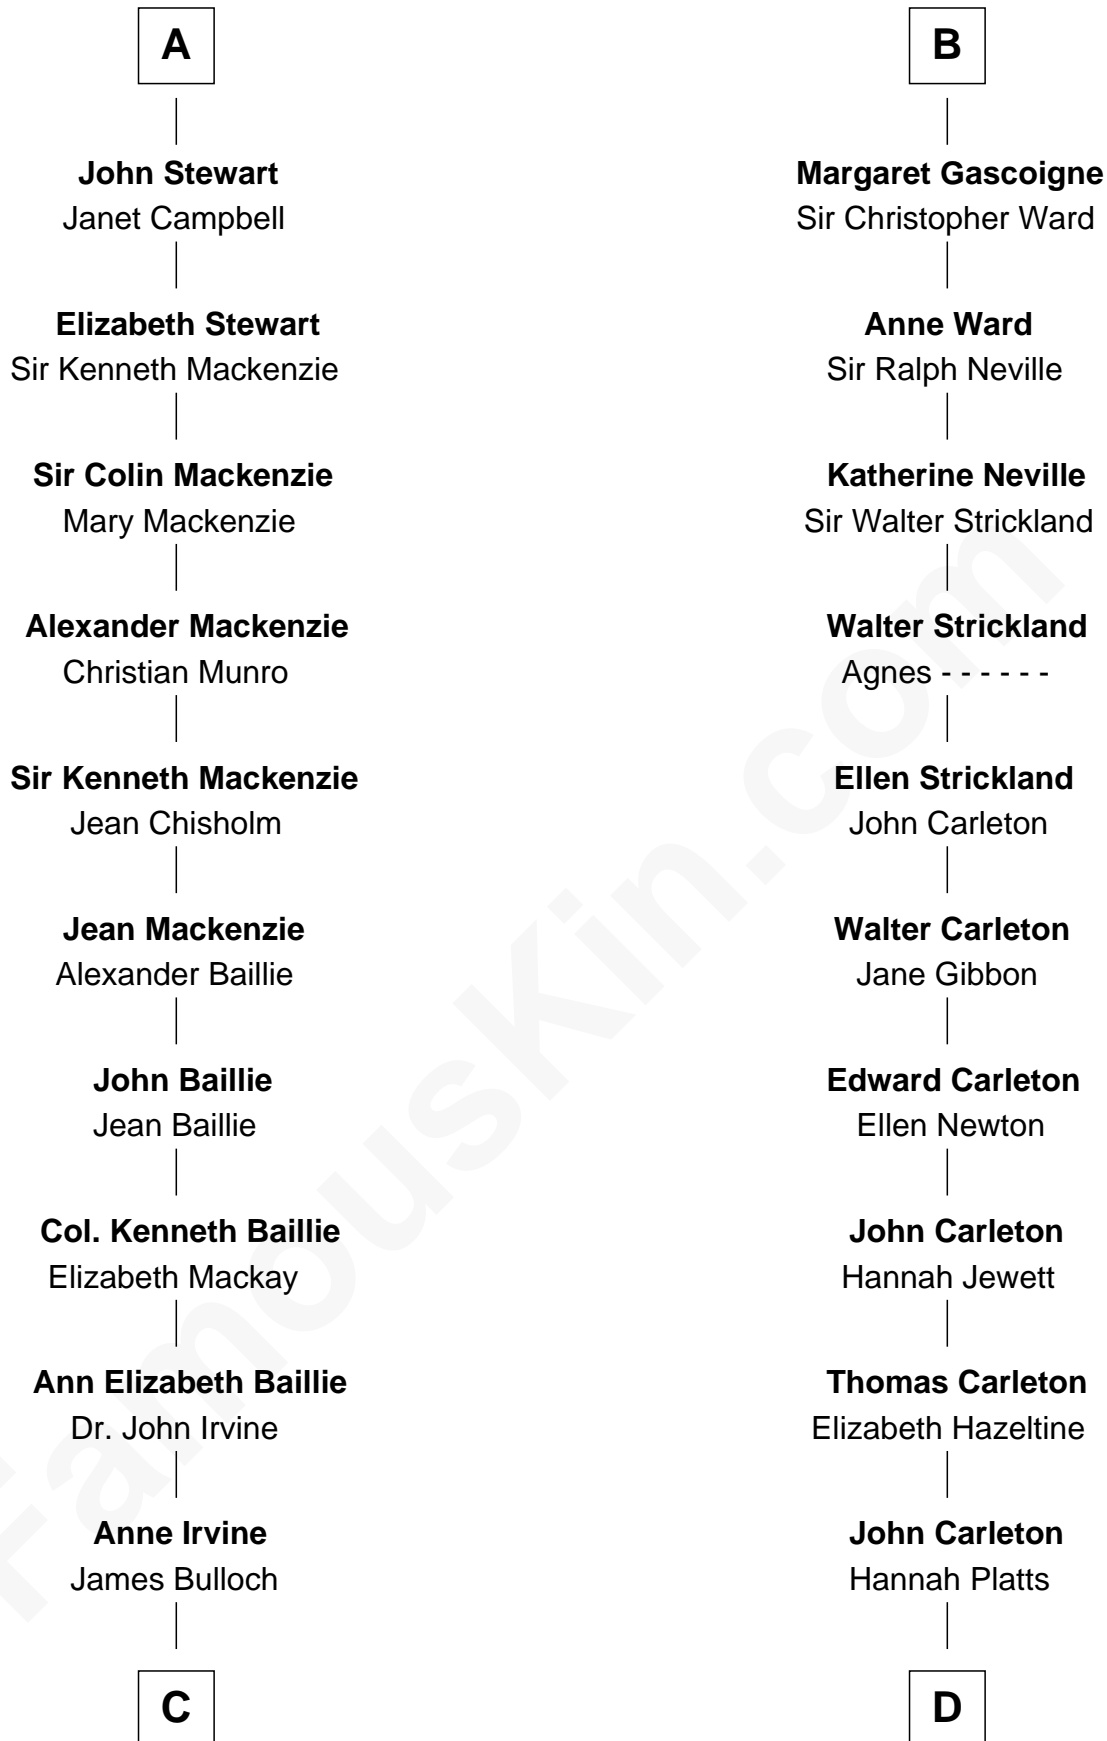

FamousKin.com
Relationship Chart of
Theodore Roosevelt
26th U.S. President

19th cousin 1 time removed of

Charles A. Pillsbury
Co-Founder of C.A. Pillsbury Co.

C

James Stephens Bulloch

Martha Stewart

Martha Bulloch

Theodore Roosevelt

Theodore Roosevelt

26th U.S. President

D

Moses Carleton

Margaret Sprake

Henry Carleton

Polly Greeley