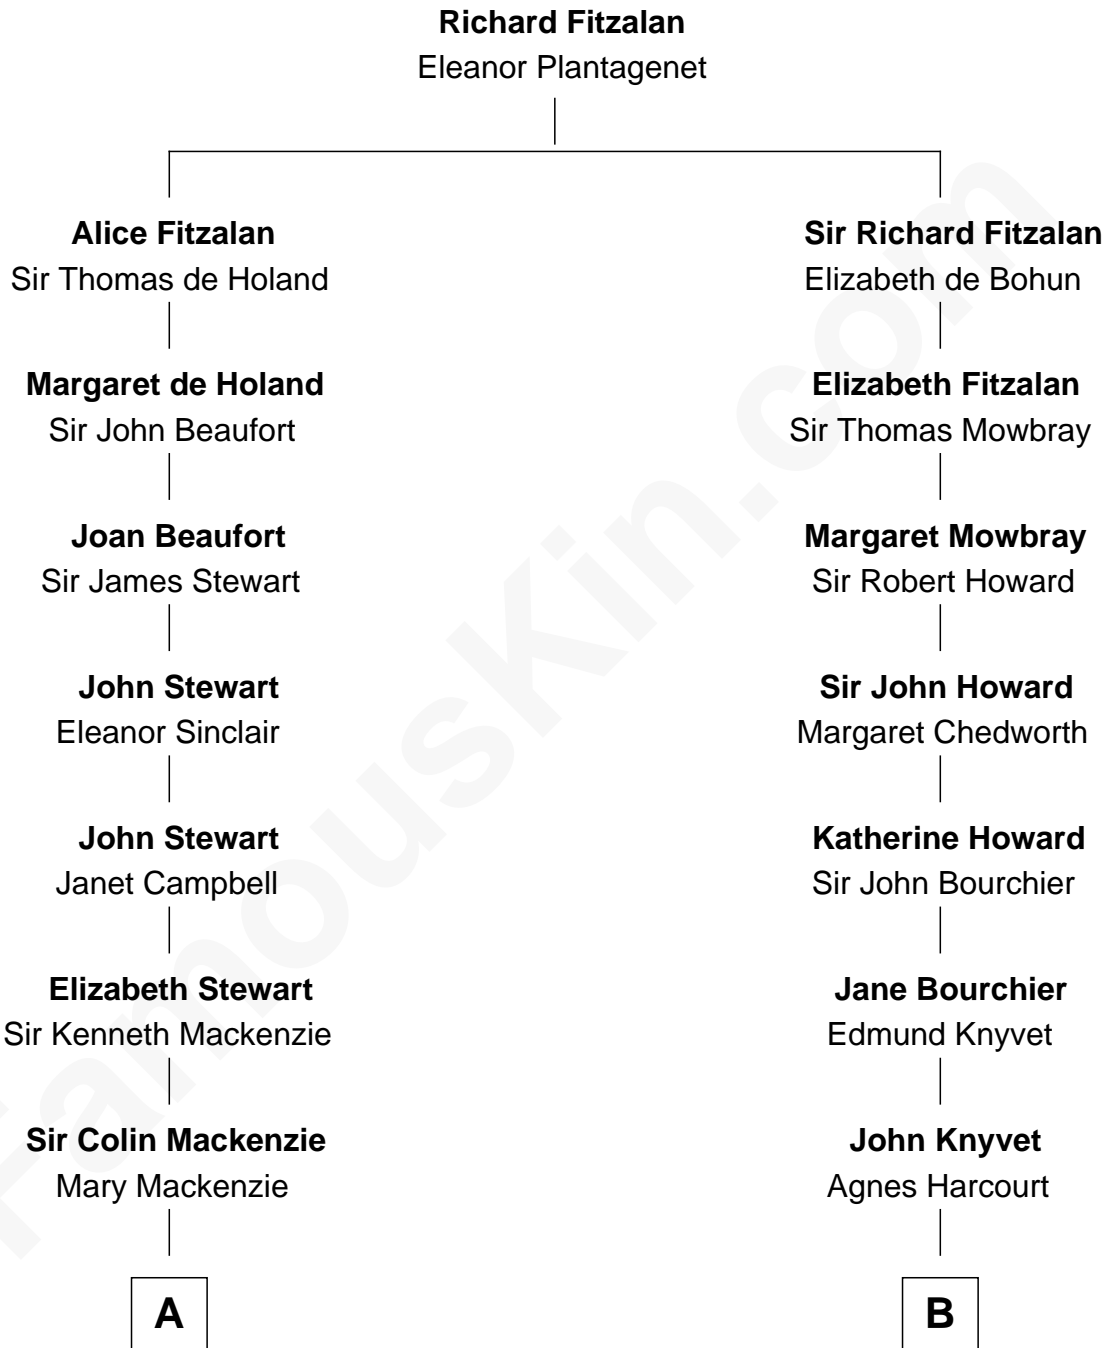

FamousKin.com
Relationship Chart of
Theodore Roosevelt
26th U.S. President

16th cousin 5 times removed of
Carly Fiorina
CEO of Hewlett-Packard

C

Margaret Isabella Walker

Heinrich Weber

John Walker Weber

Maude Graves

Cara Carleton Weber

Harold Marvin Sneed

Joseph Tyree Sneed

Madelon Montross Juergens

Carly Fiorina

CEO of Hewlett-Packard