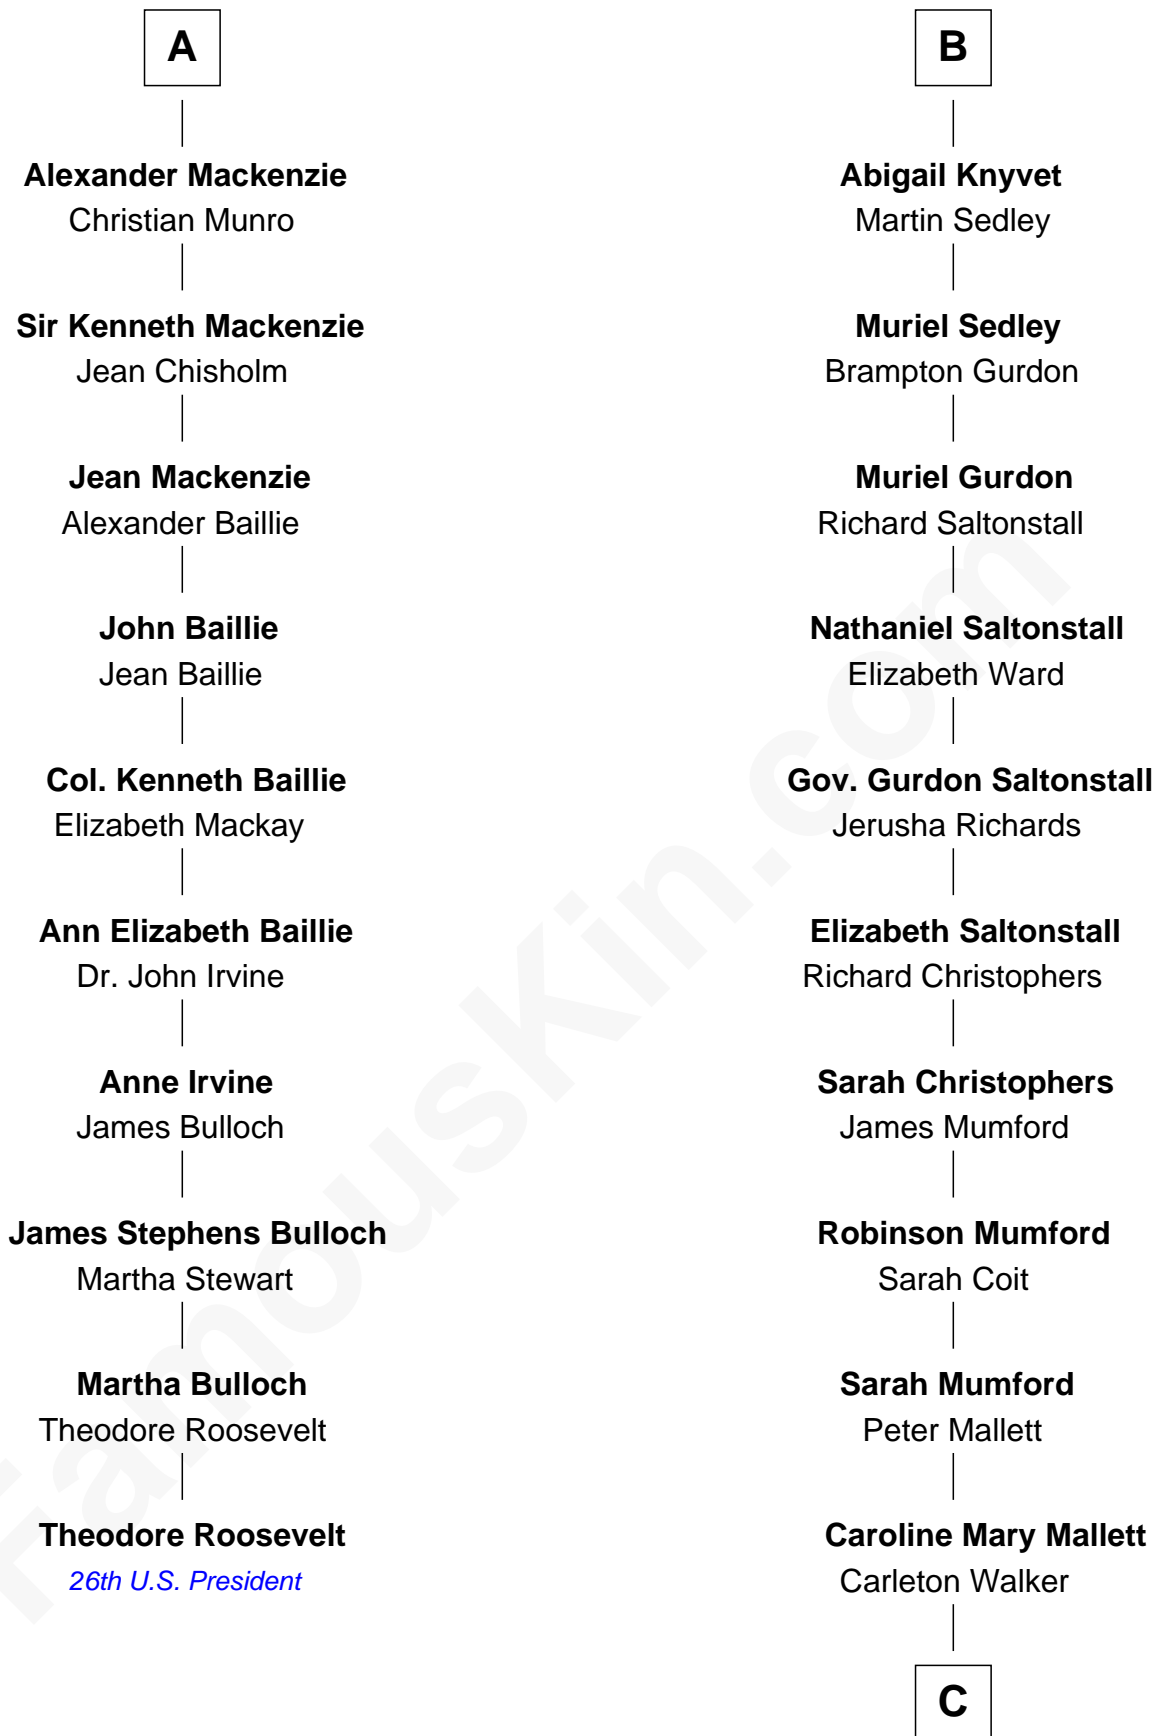

FamousKin.com
Relationship Chart of
Theodore Roosevelt
26th U.S. President

16th cousin 5 times removed of
Carly Fiorina
CEO of Hewlett-Packard

C

Margaret Isabella Walker

Heinrich Weber

John Walker Weber

Maude Graves

Cara Carleton Weber

Harold Marvin Sneed

Joseph Tyree Sneed

Madelon Montross Juergens

Carly Fiorina

CEO of Hewlett-Packard