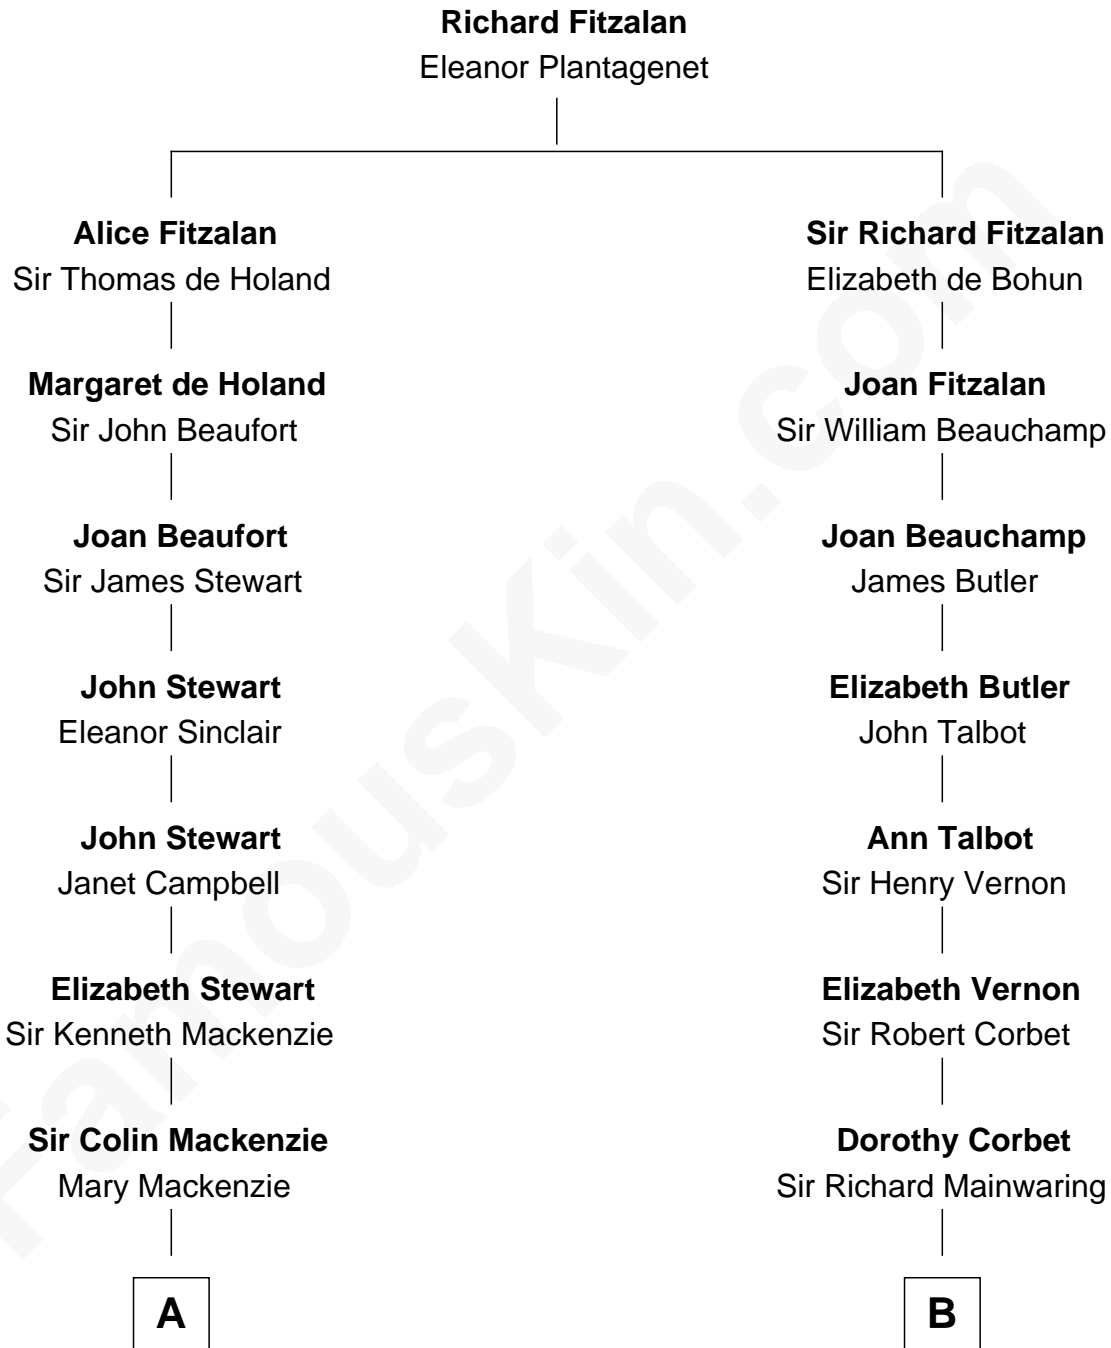

FamousKin.com
Relationship Chart of
Theodore Roosevelt
26th U.S. President

16th cousin 4 times removed of

Illeana Douglas
TV and Movie Actress

C

Lena Priscilla Shackelford
Edouard Gregory Hesselberg

Melvyn Edouard Hesselberg
Rosalind Hightower

Gregory Hesselberg
Joan Georgescu

Illeana Douglas
TV and Movie Actress